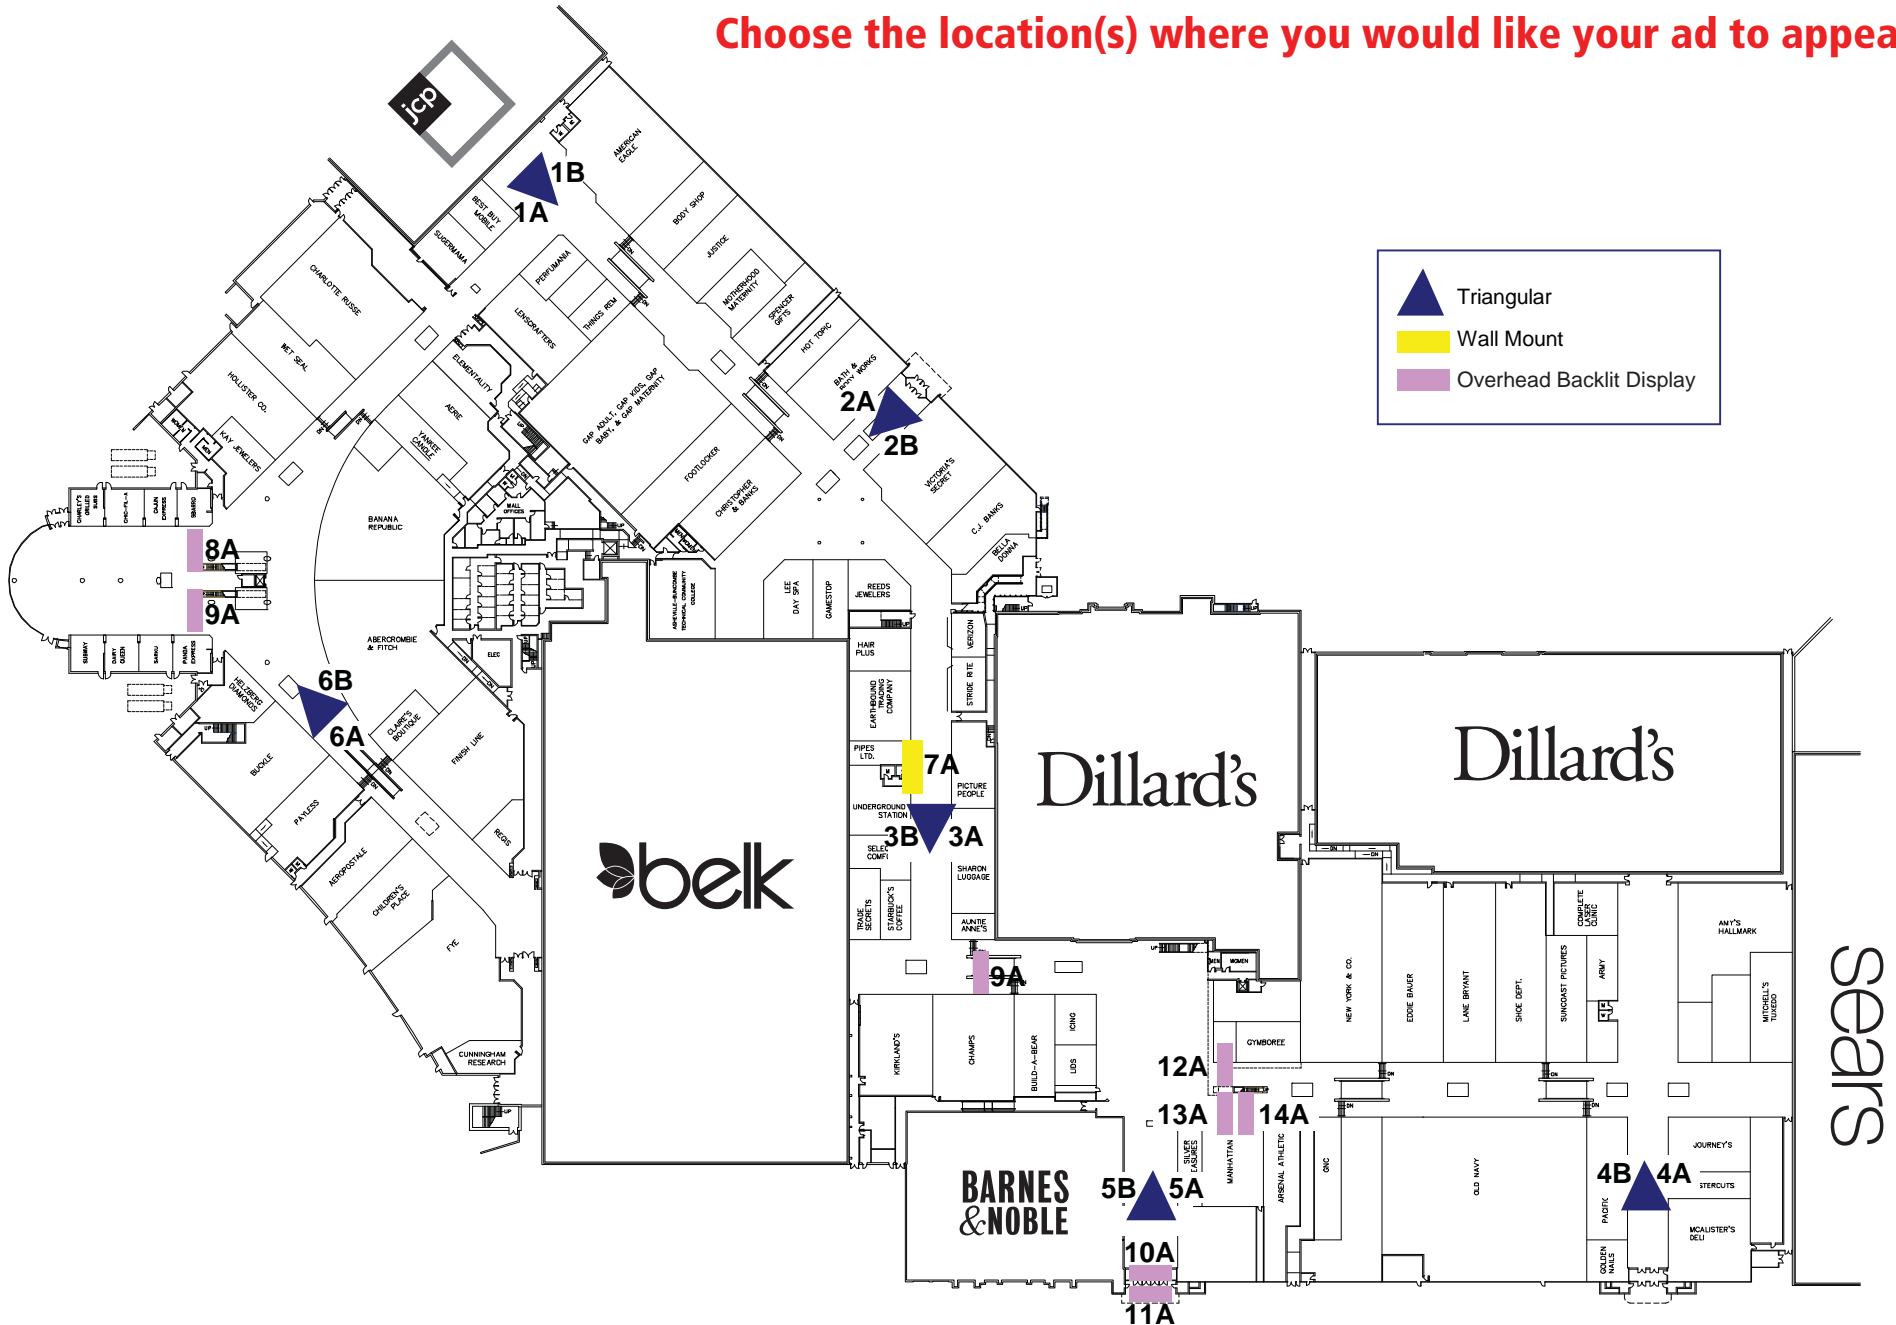

Choose the location(s) where you would like your ad to appear!

-  Triangular
-  Wall Mount
-  Overhead Backlit Display