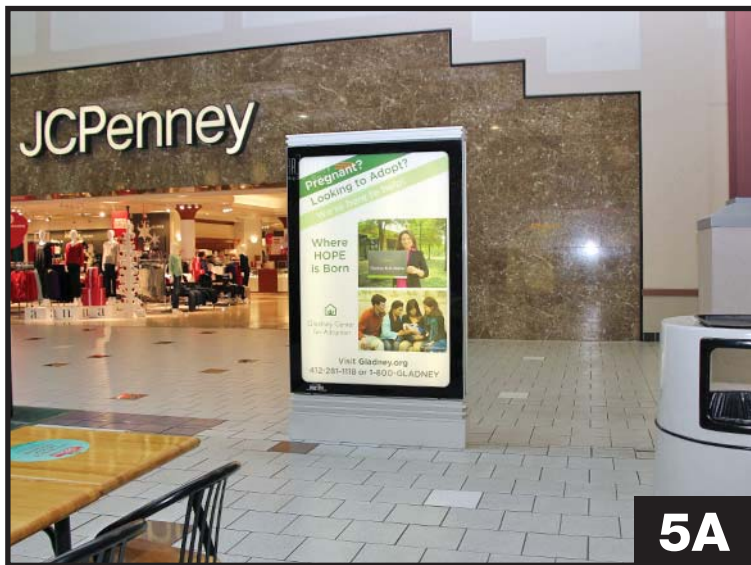

BEAVER VALLEY MALL PANEL LOCATIONS

4A