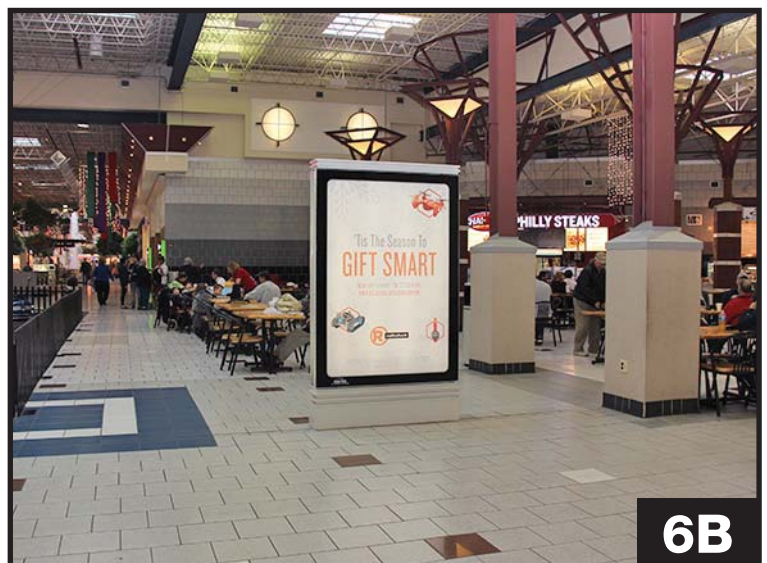

BEAVER VALLEY MALL PANEL LOCATIONS

5B

6A

6B