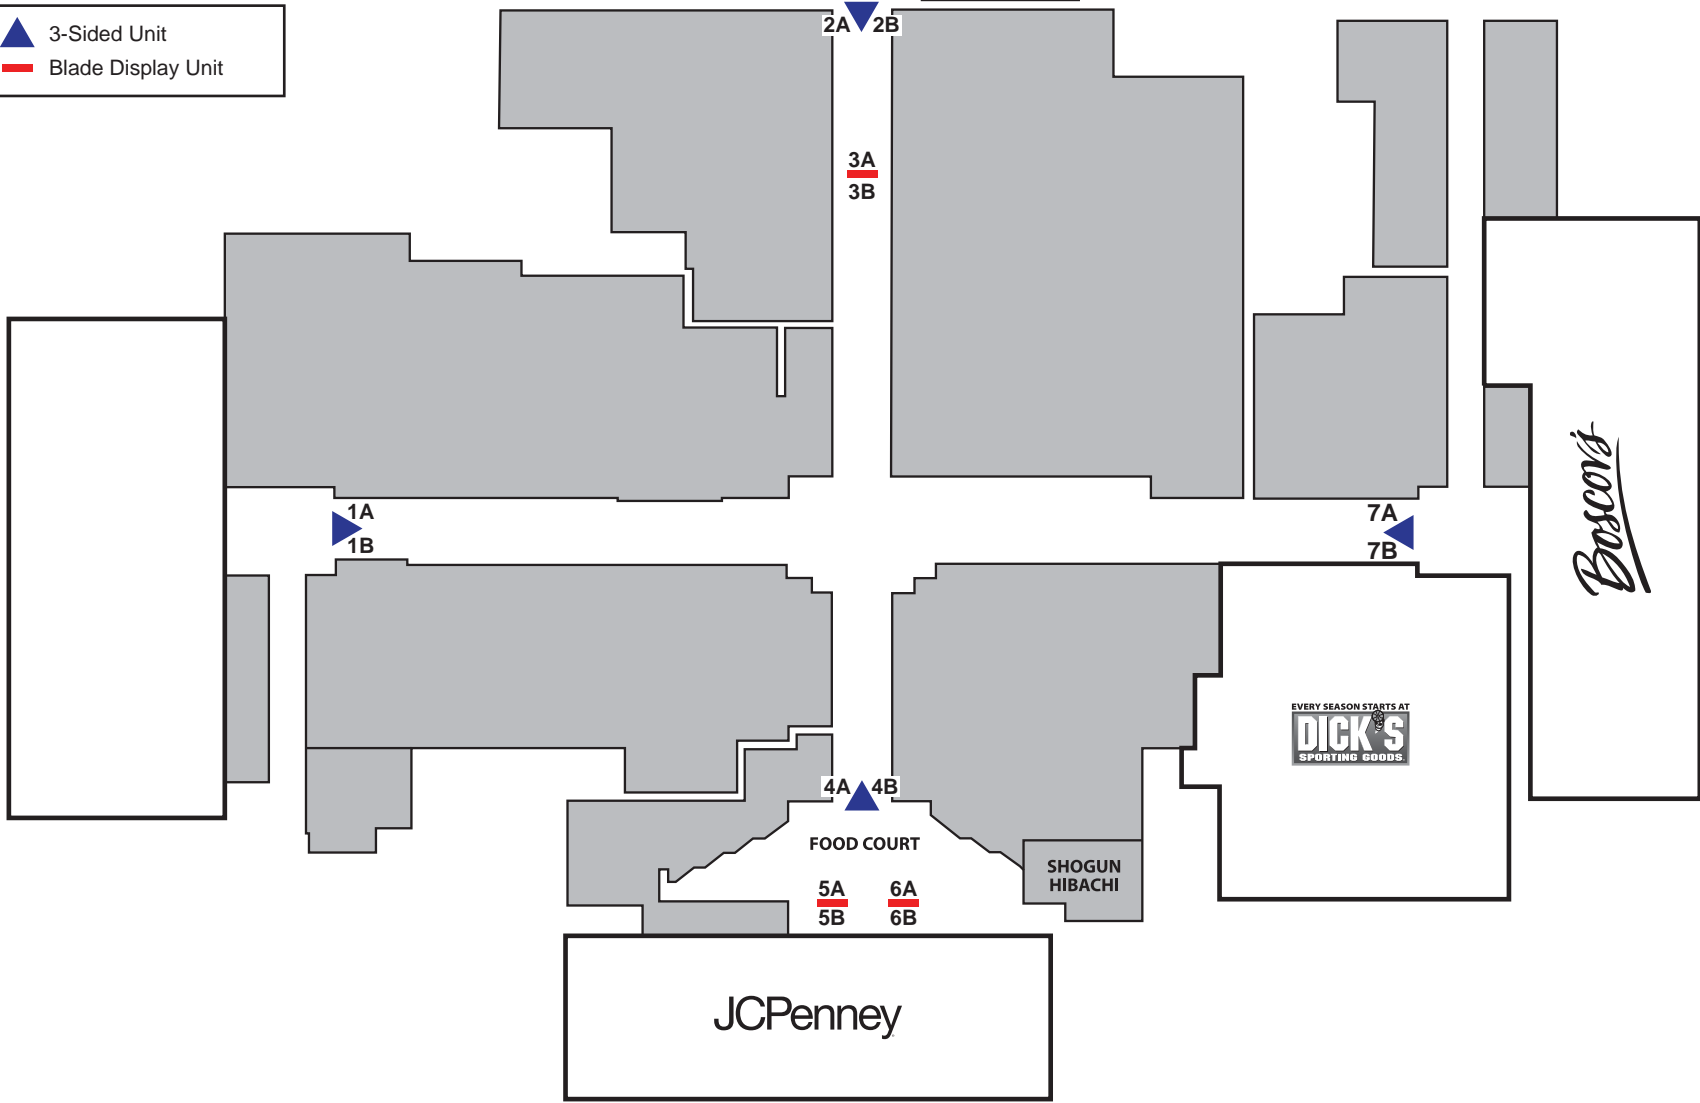

Choose the location(s) where you would like your ad to appear!

SCROLL DOWN TO SEE PHOTOS OF LOCATIONS

▲ 3-Sided Unit
— Blade Display Unit

Rural King
America's Farm and Home Store

BEAVER VALLEY MALL PANEL LOCATIONS

BEAVER VALLEY MALL PANEL LOCATIONS

4A

4B

5A

5B

6A

6B

BEAVER VALLEY MALL PANEL LOCATIONS