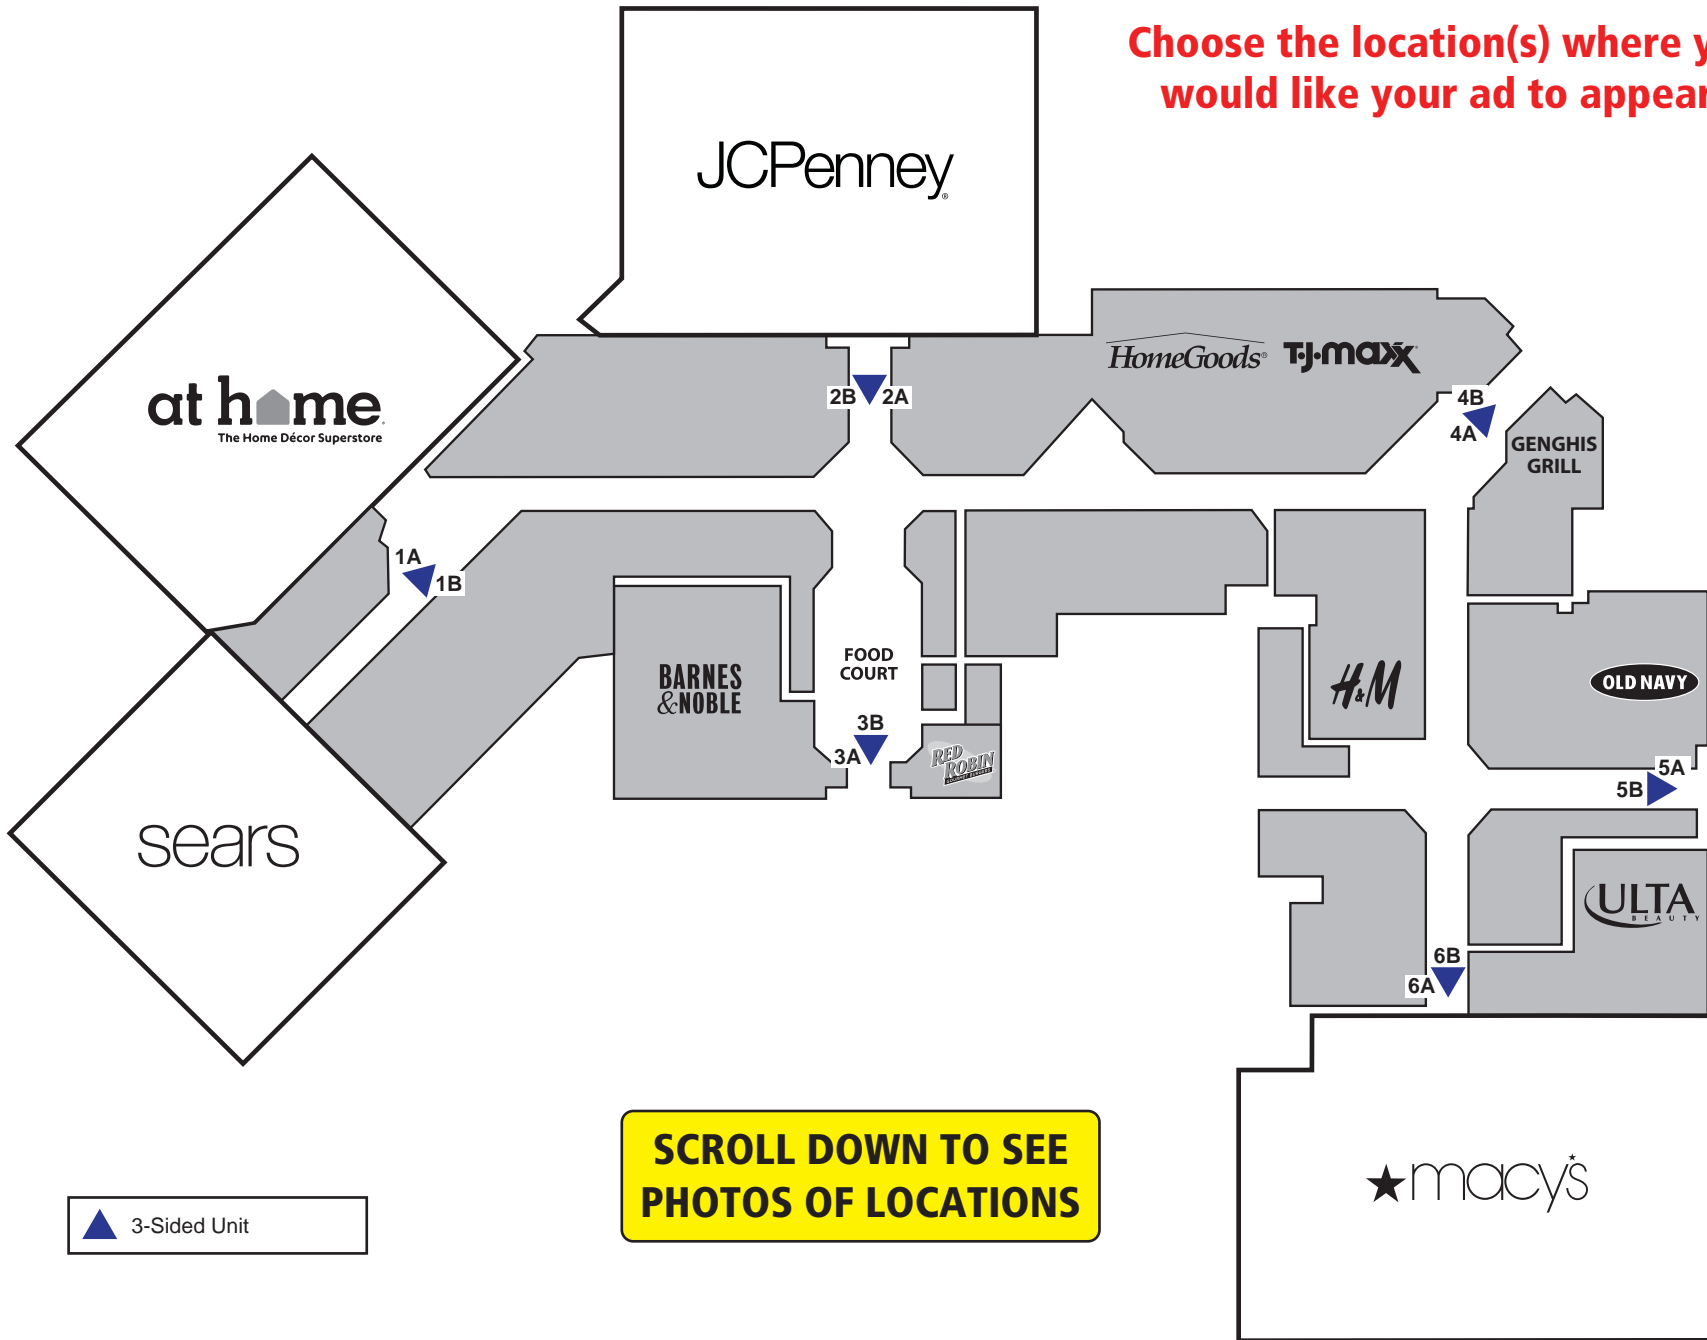

Choose the location(s) where you would like your ad to appear!

▲ 3-Sided Unit

SCROLL DOWN TO SEE PHOTOS OF LOCATIONS

# CHESTERFIELD TOWNE CENTER

## PANEL LOCATIONS

1A

1B

2A

2B

3A

3B

## PANEL LOCATIONS