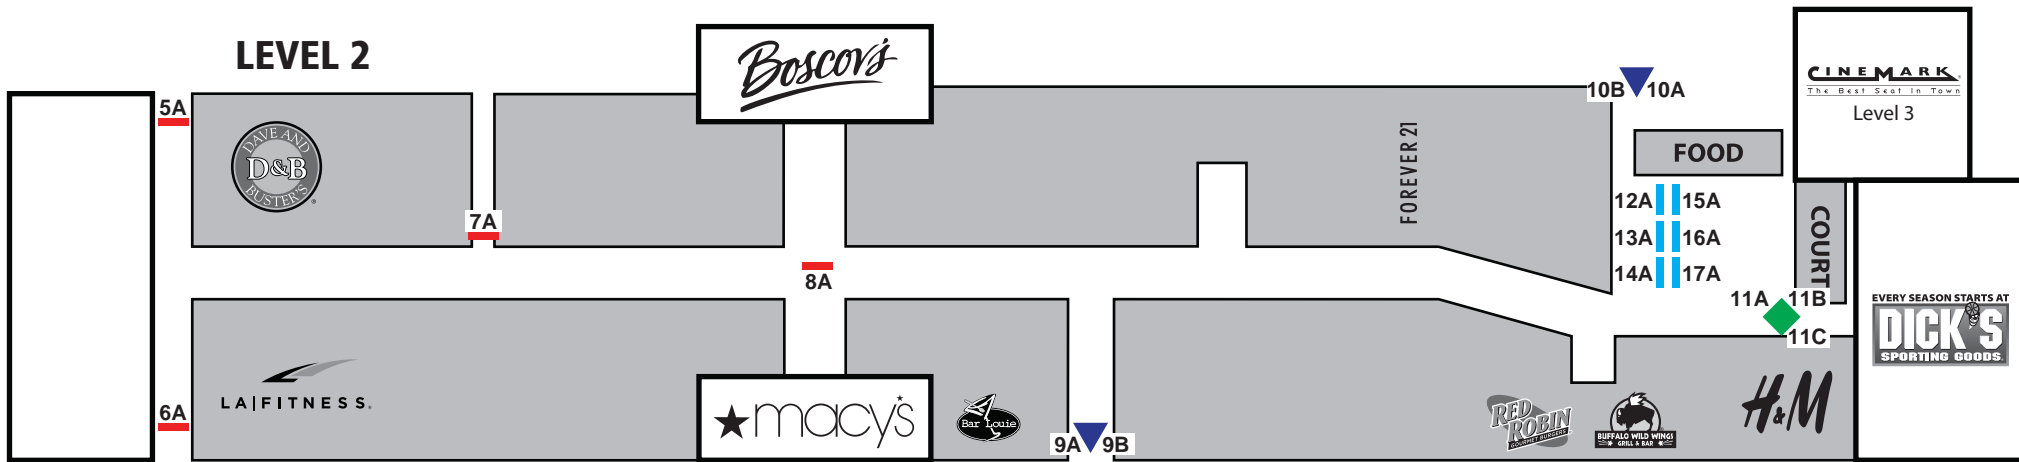

Choose the location(s) where you would like your ad to appear!

-  3-Sided Unit
-  Blade Display Unit
-  Butterfly Display Unit
-  Diamond Display Unit

**SCROLL DOWN TO SEE PHOTOS OF LOCATIONS**

# CONNECTICUT POST MALL PANEL LOCATIONS

1A

2A

2B

3A

4A

4B

# CONNECTICUT POST MALL PANEL LOCATIONS