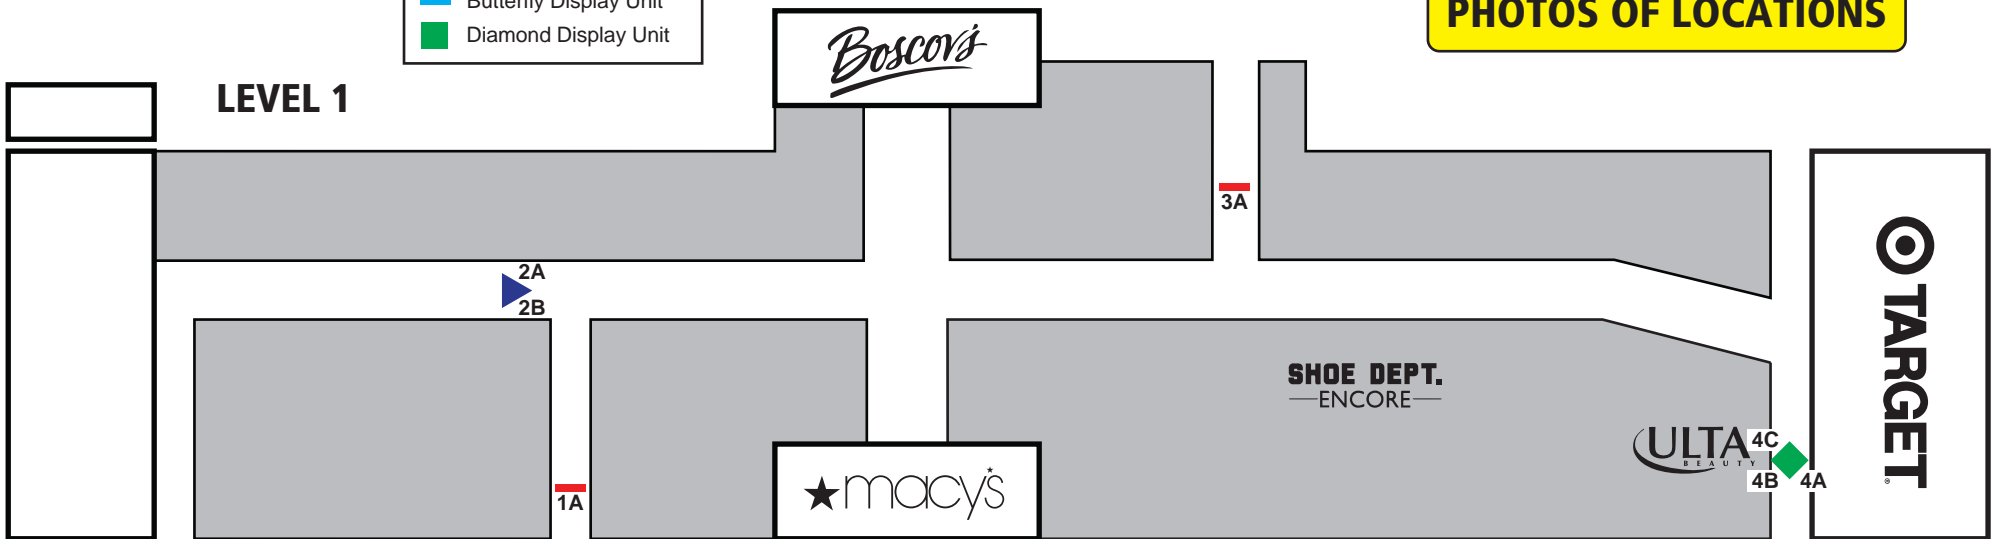

Choose the location(s) where you would like your ad to appear!

-  3-Sided Unit
-  Blade Display Unit
-  Butterfly Display Unit
-  Diamond Display Unit

**SCROLL DOWN TO SEE PHOTOS OF LOCATIONS**

# CONNECTICUT POST MALL PANEL LOCATIONS

1A

2A

2B

3A

4A

4B

# CONNECTICUT POST MALL PANEL LOCATIONS