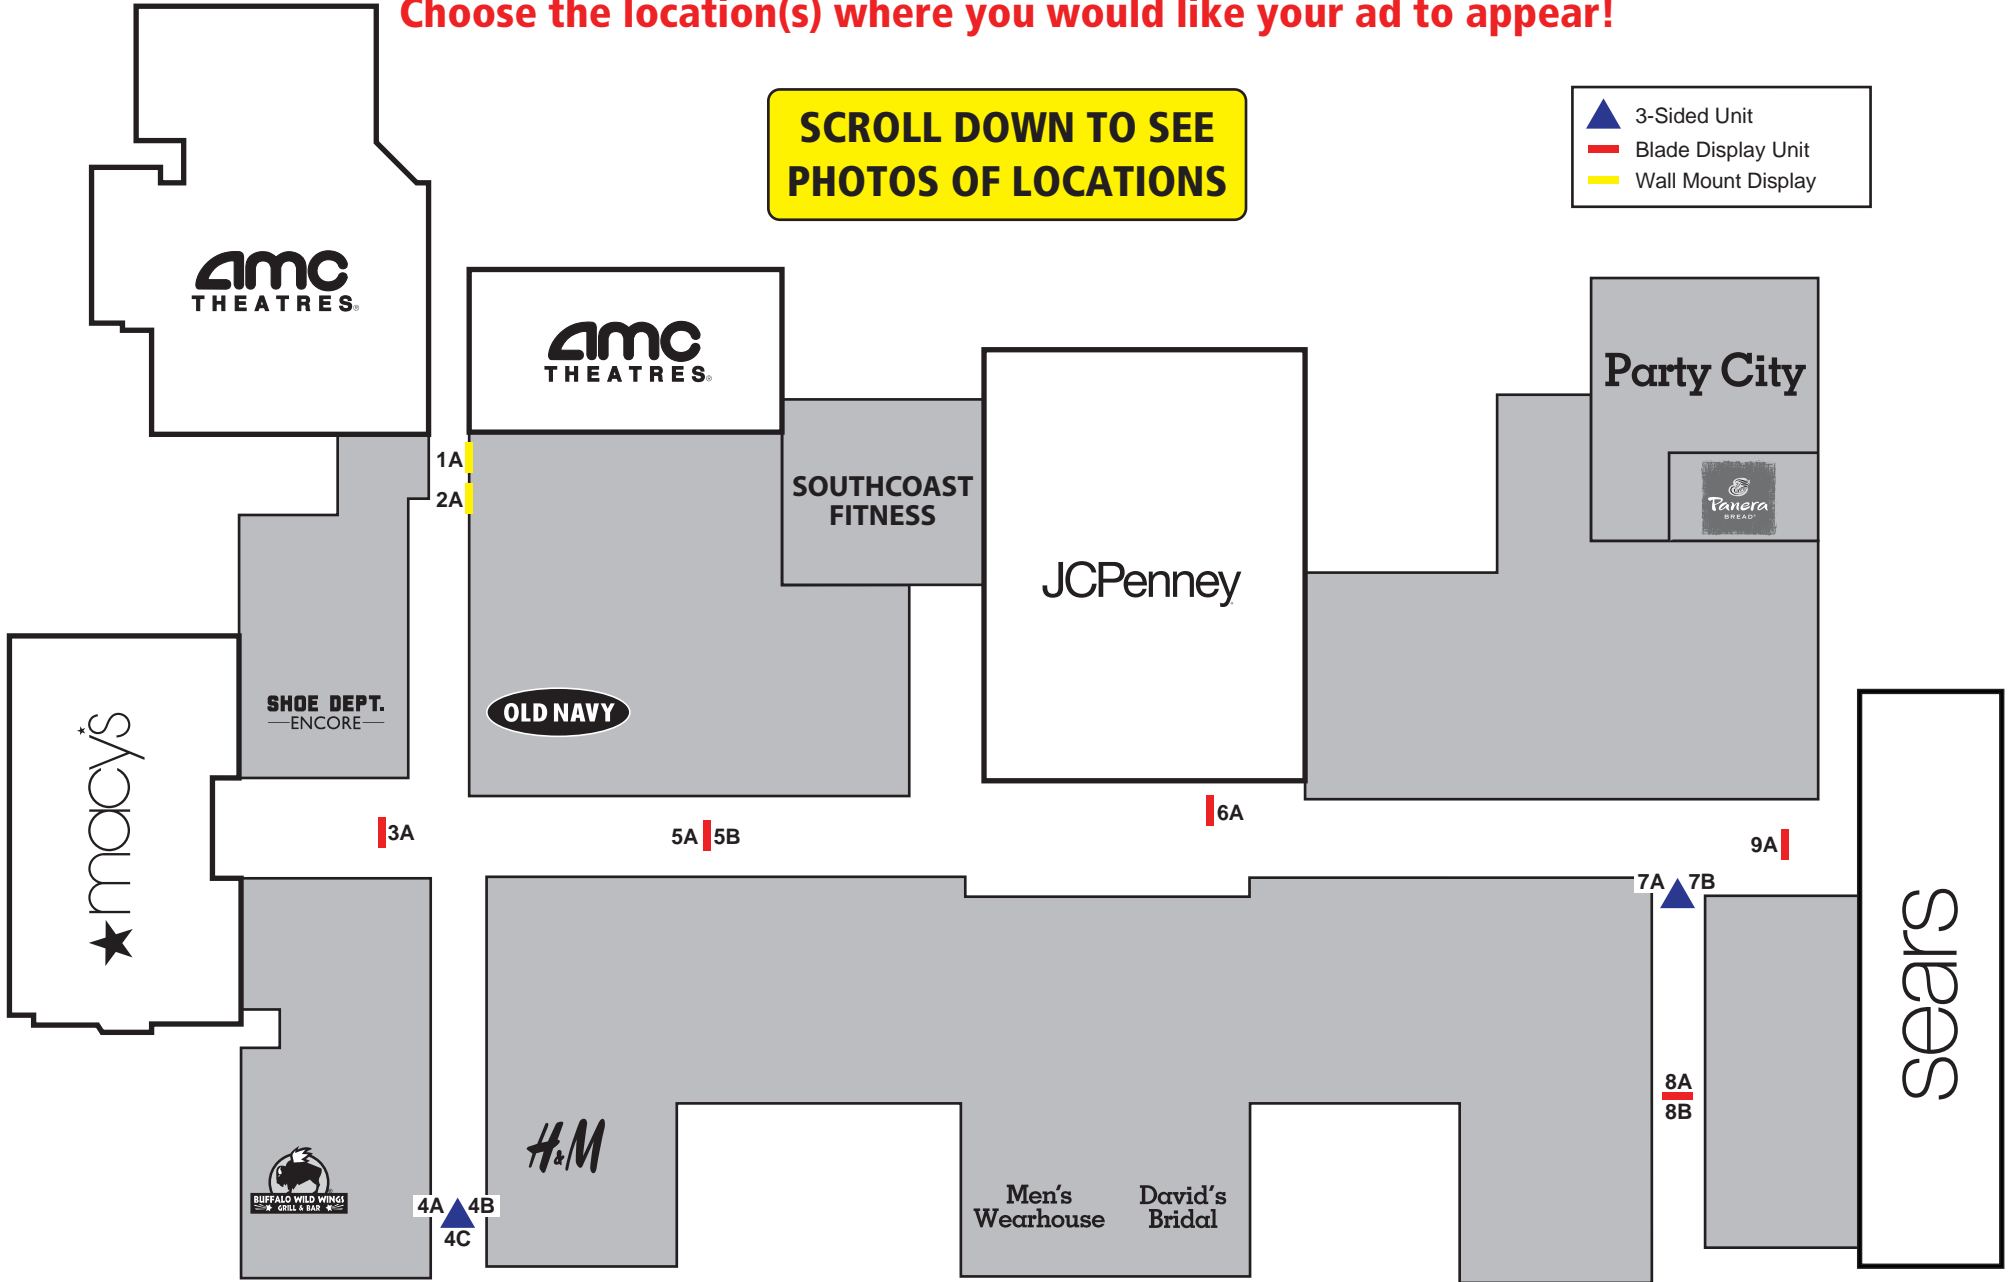

Choose the location(s) where you would like your ad to appear!

SCROLL DOWN TO SEE PHOTOS OF LOCATIONS

- ▲ 3-Sided Unit
- Blade Display Unit
- Wall Mount Display

DARTMOTH MALL PANEL LOCATIONS

1A

2A

3A

4A

4B

4C

DARTMOUTH MALL PANEL LOCATIONS

5A

5B

6A

7A

7B

8A

DARTMOUTH MALL PANEL LOCATIONS