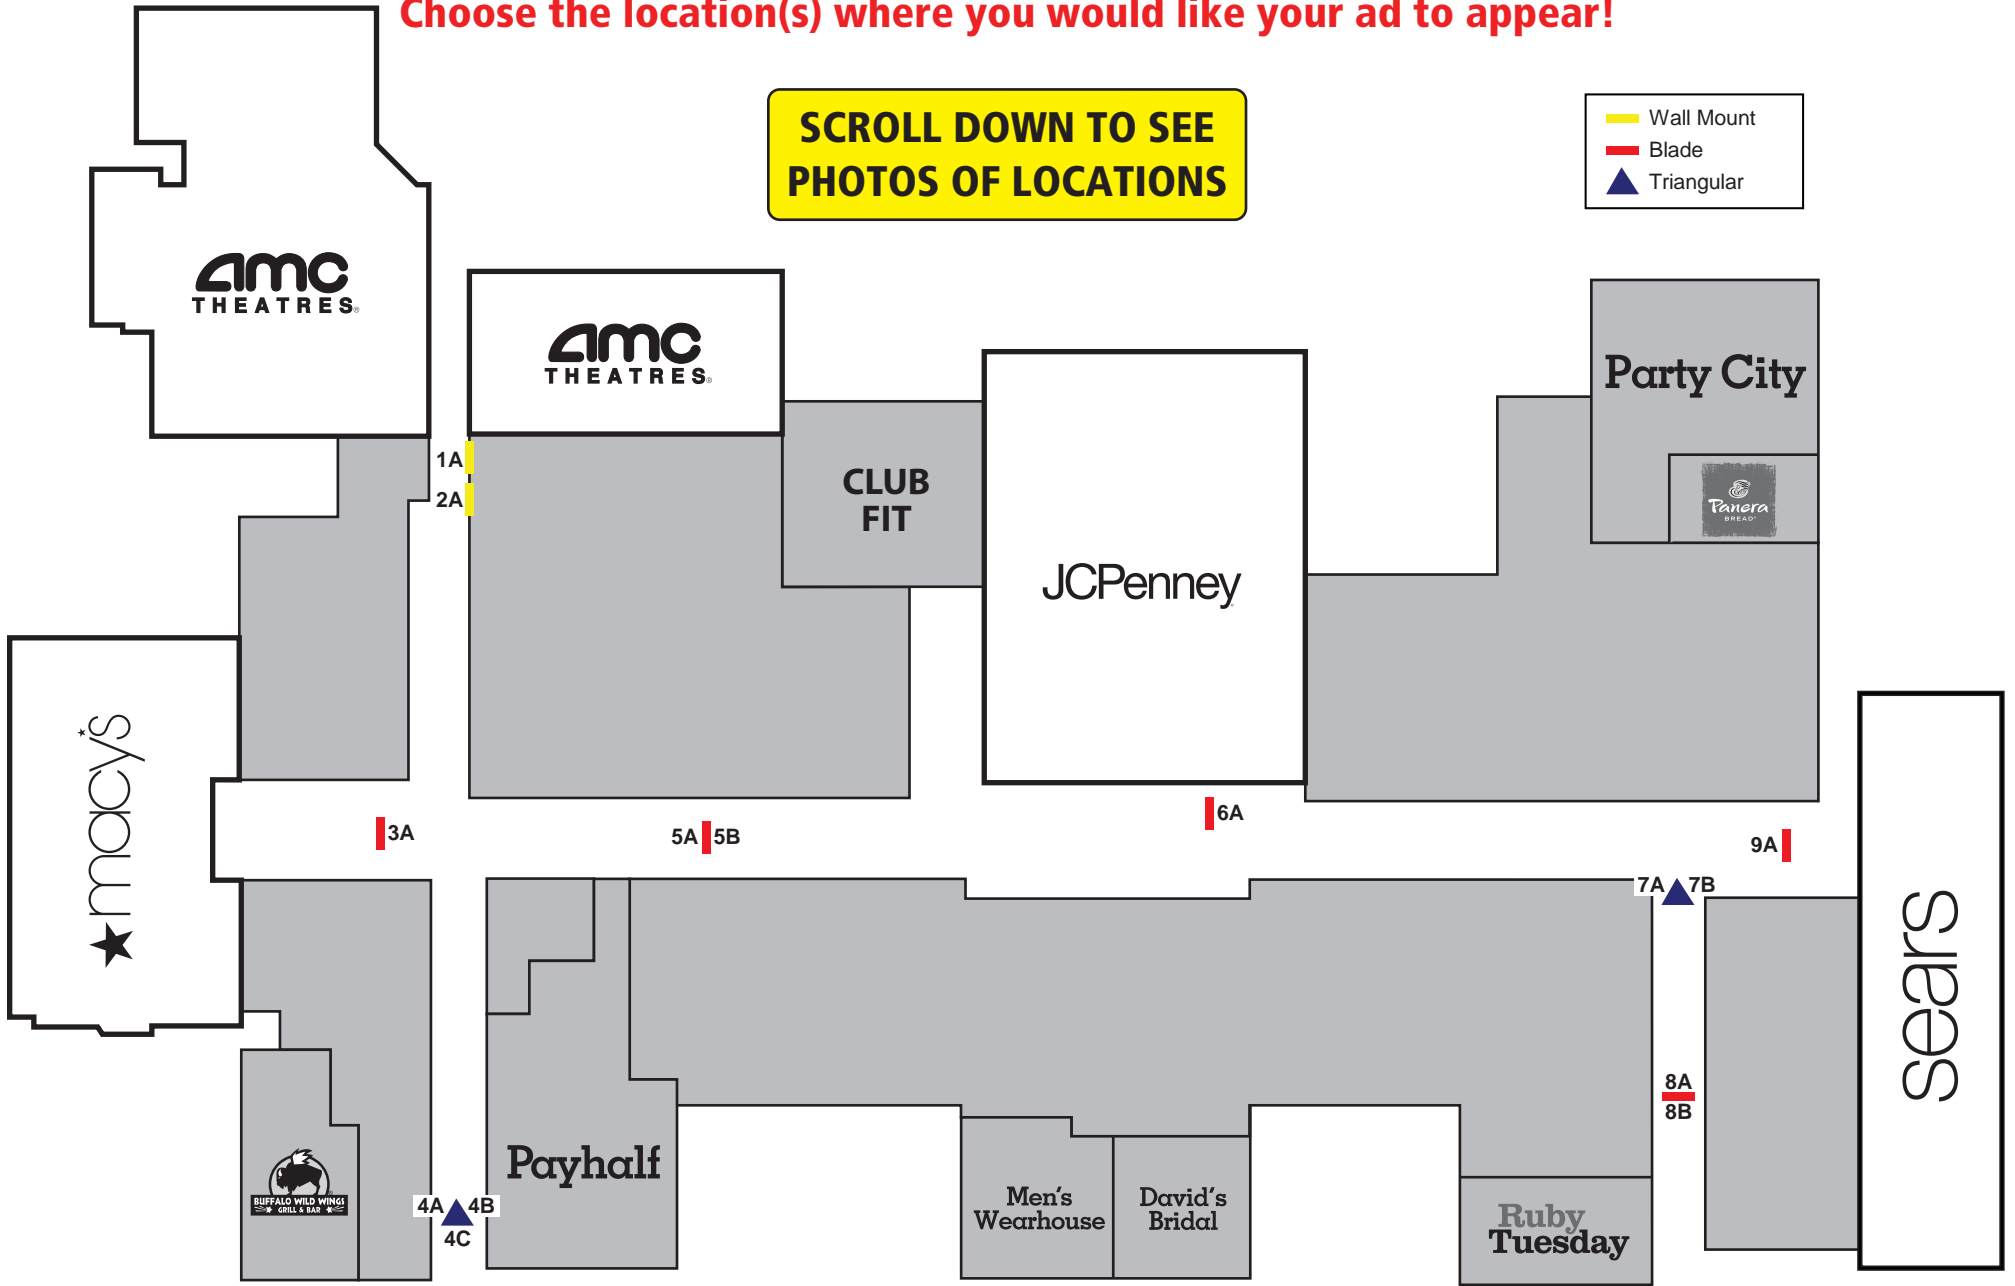

Choose the location(s) where you would like your ad to appear!

SCROLL DOWN TO SEE PHOTOS OF LOCATIONS

- Wall Mount
- Blade
- Triangular

# DARTMOTH MALL PANEL LOCATIONS

**1A**

**2A**

**3A**

**4A**

**4B**

**4C**

# DARTMOUTH MALL PANEL LOCATIONS

5A

5B

6A

7A

7B

8A

# DARTMOUTH MALL PANEL LOCATIONS