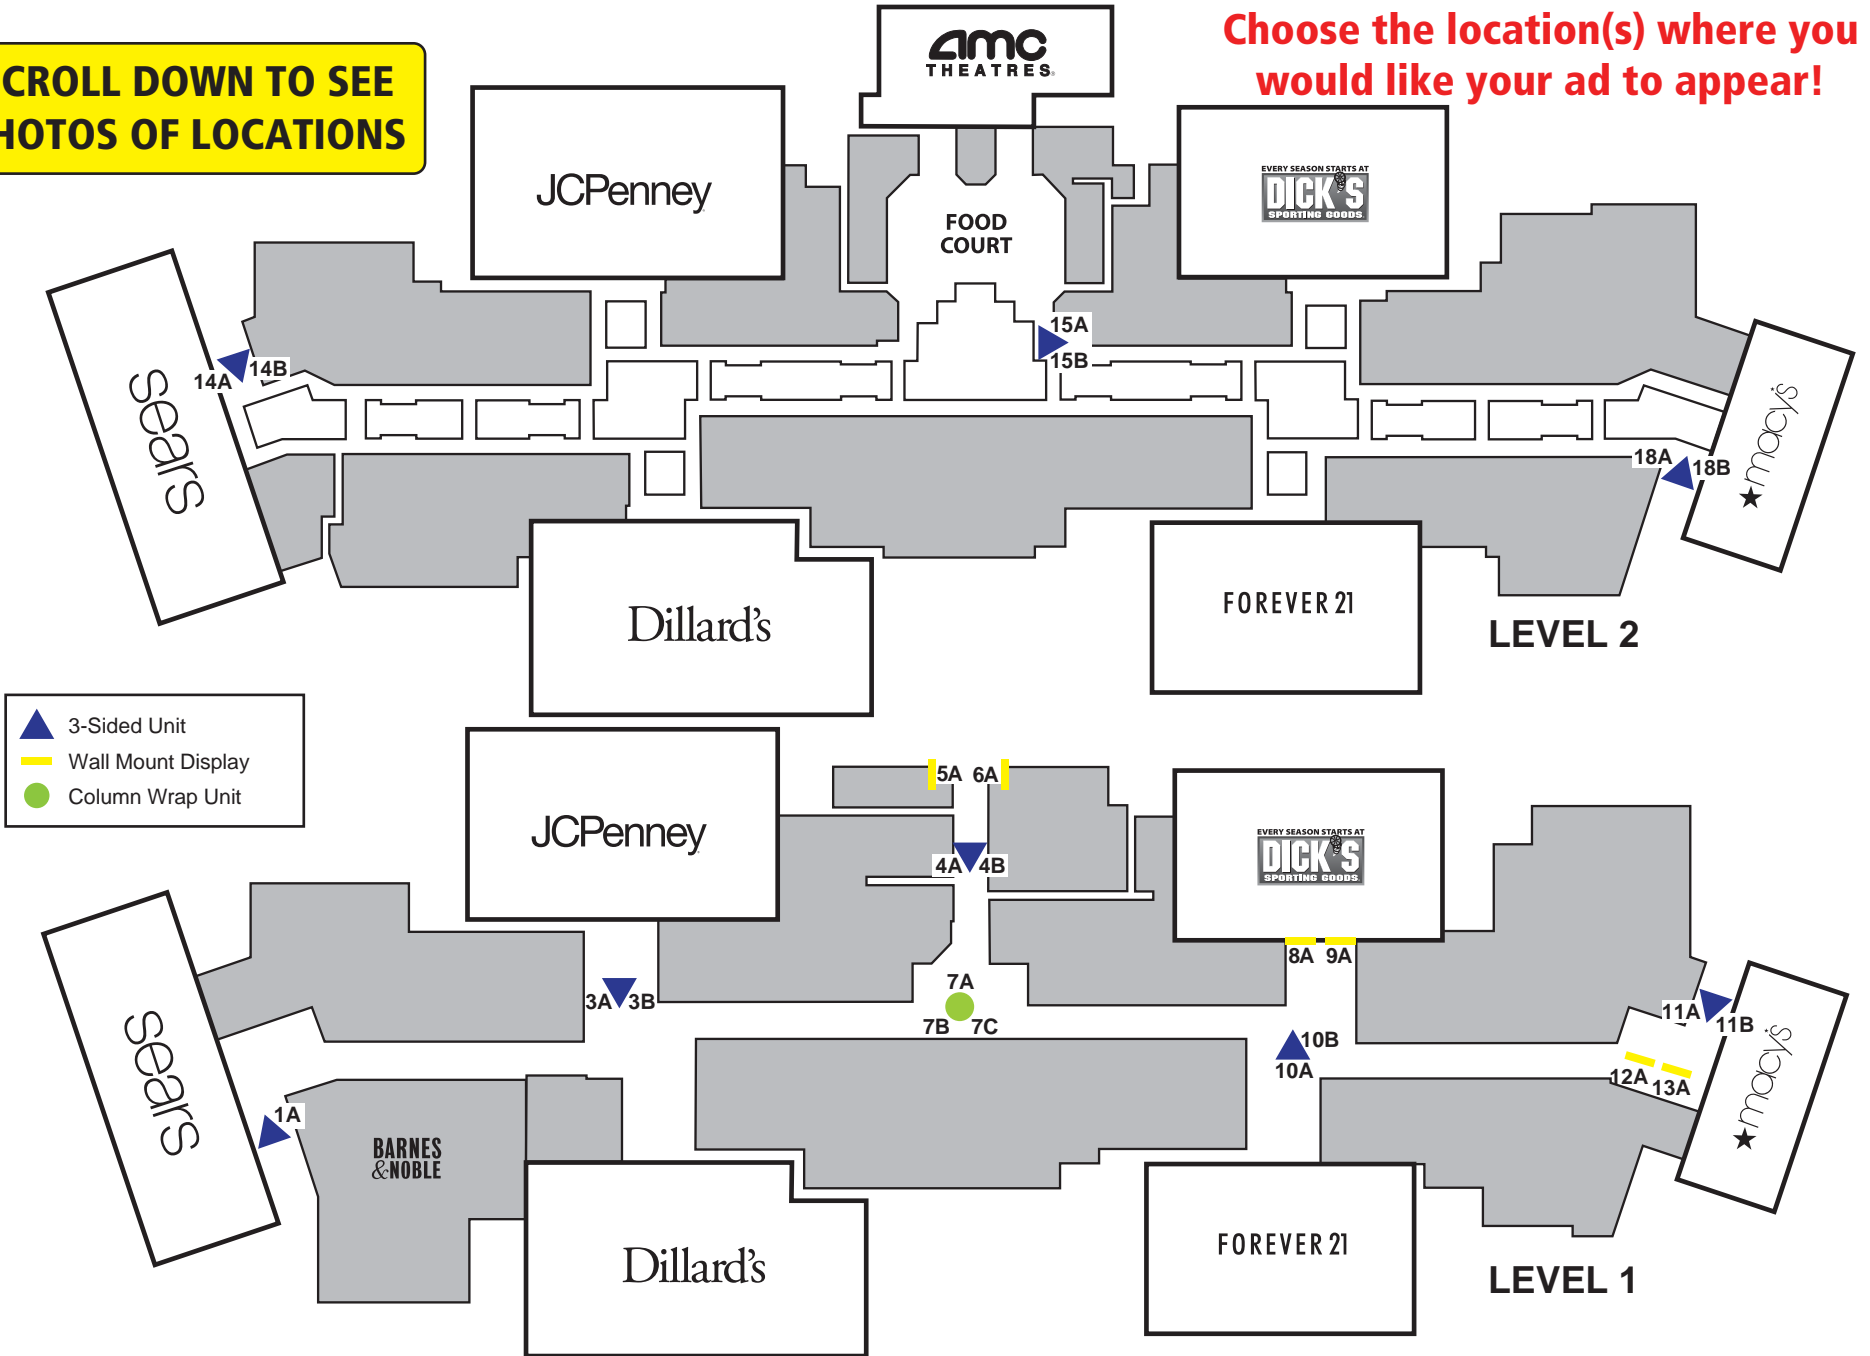

SCROLL DOWN TO SEE PHOTOS OF LOCATIONS

Choose the location(s) where you would like your ad to appear!

-  3-Sided Unit
-  Wall Mount Display
-  Column Wrap Unit

# DEERBROOK MALL PANEL LOCATIONS