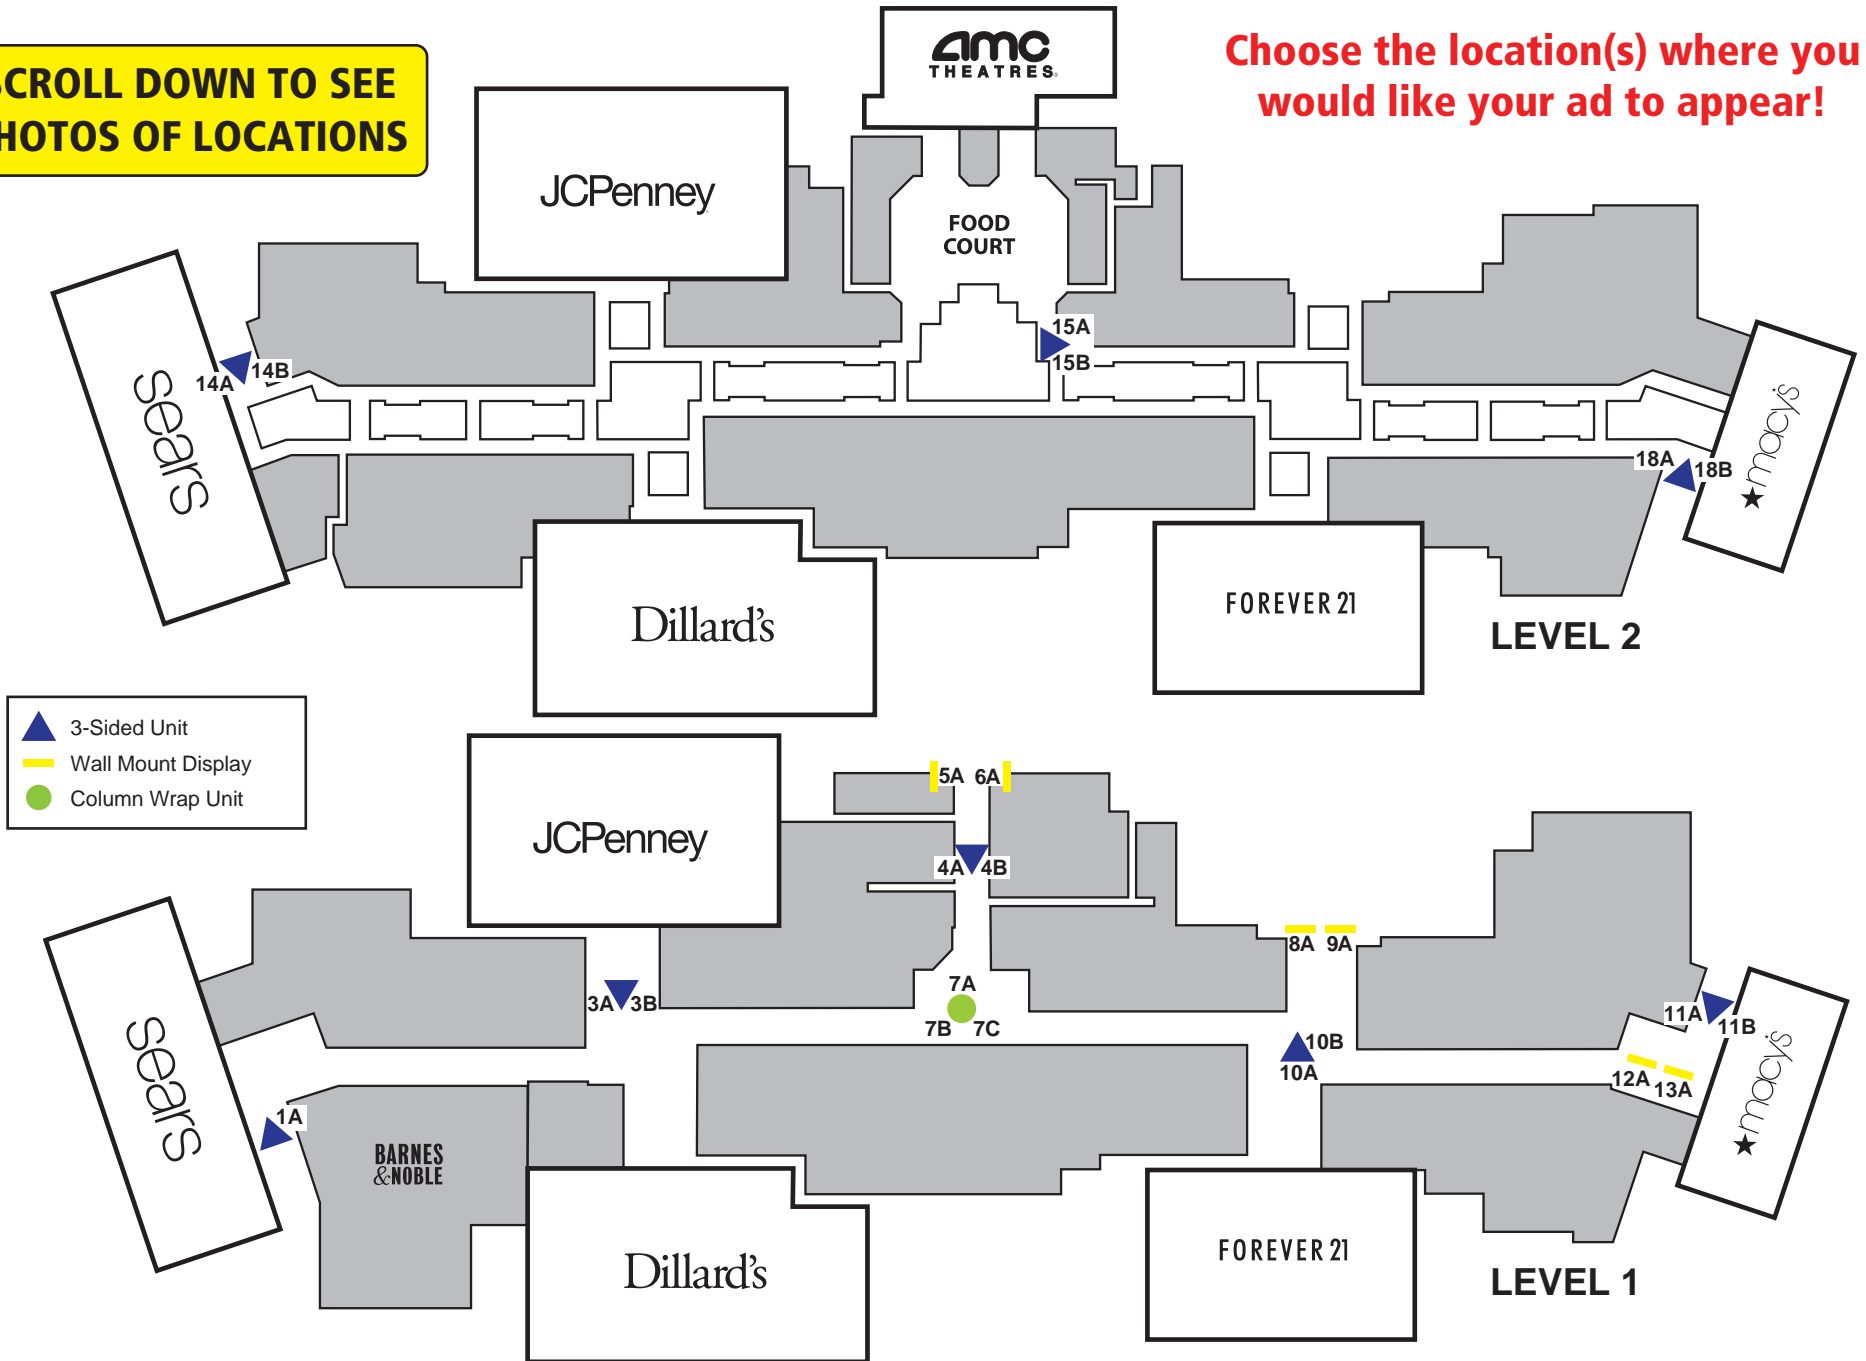

SCROLL DOWN TO SEE PHOTOS OF LOCATIONS

Choose the location(s) where you would like your ad to appear!

-  3-Sided Unit
-  Wall Mount Display
-  Column Wrap Unit

# DEERBROOK MALL PANEL LOCATIONS