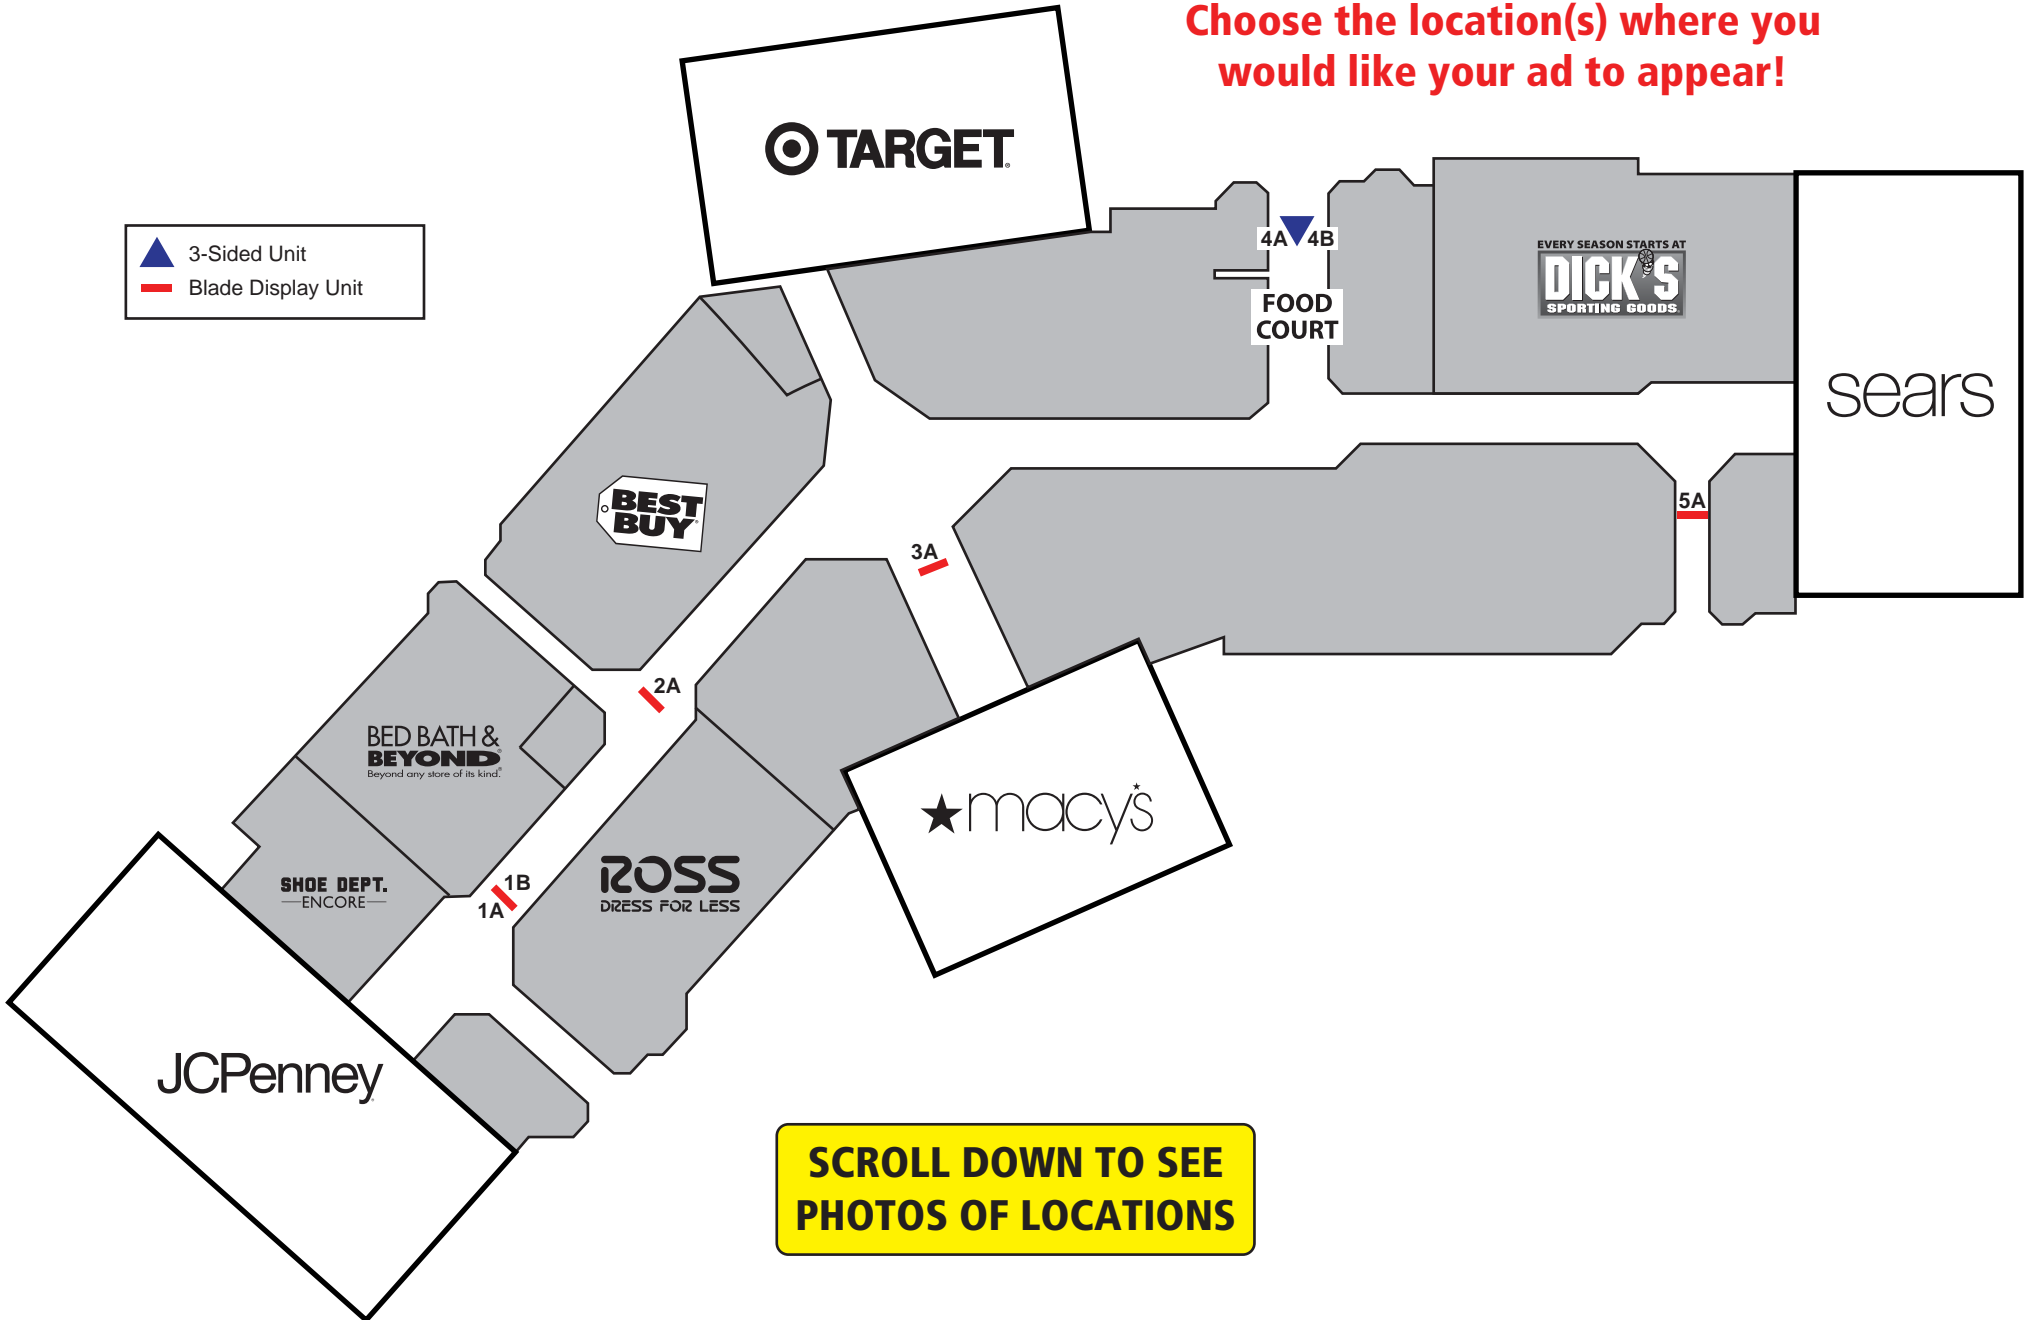

Choose the location(s) where you would like your ad to appear!

▲ 3-Sided Unit
— Blade Display Unit

SCROLL DOWN TO SEE PHOTOS OF LOCATIONS

EASTRIDGE MALL (WY) PANEL LOCATIONS

1A

1B

2A

3A

4A

4B

EASTRIDGE MALL (WY) PANEL LOCATIONS