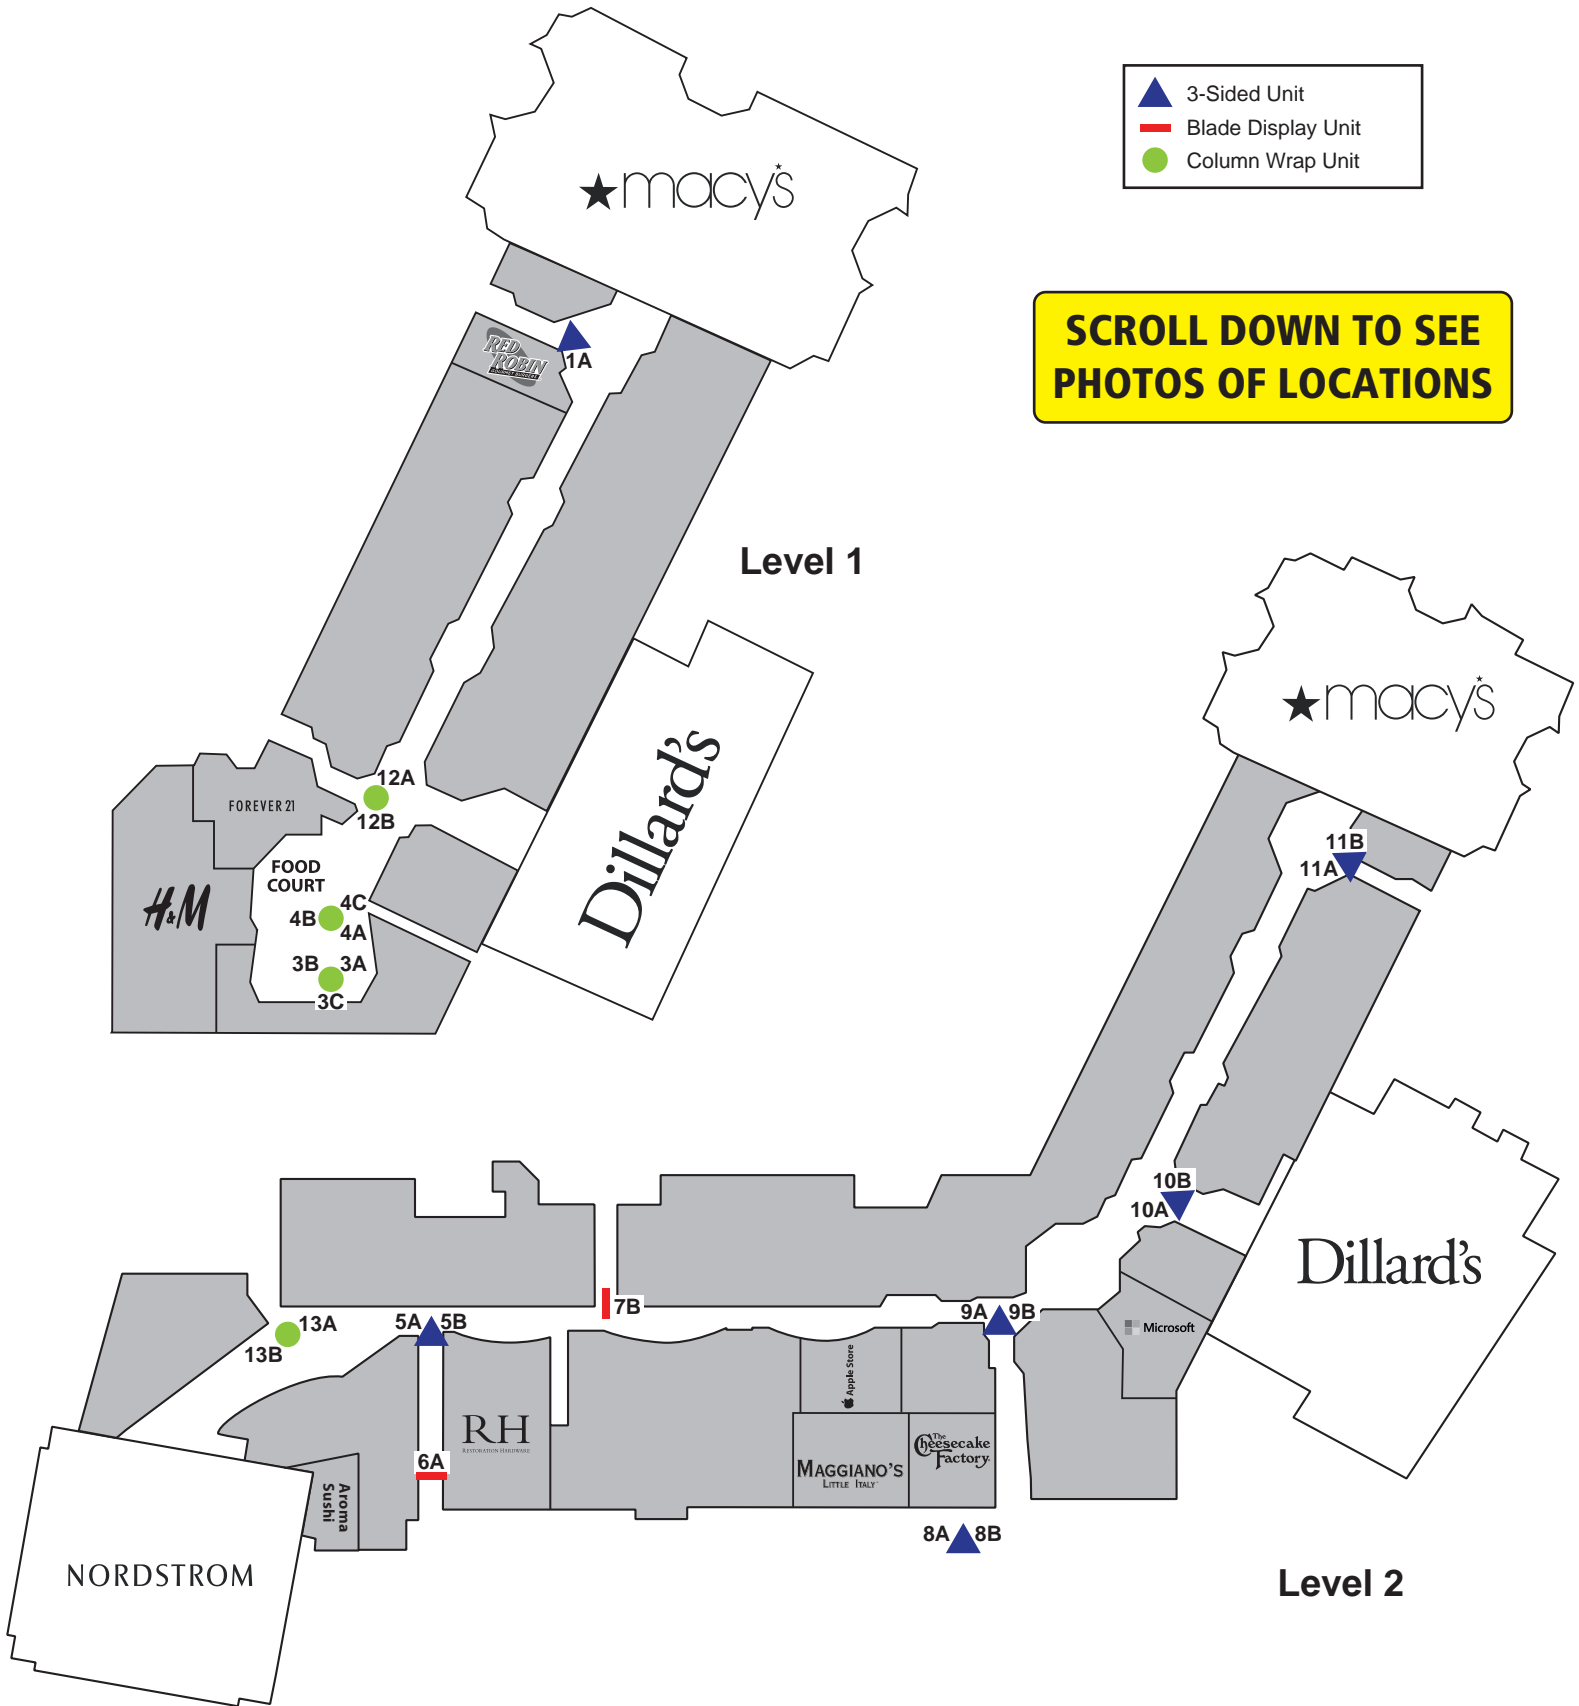

Choose the location(s) where you would like your ad to appear!

- ▲ 3-Sided Unit
- Blade Display Unit
- Column Wrap Unit

SCROLL DOWN TO SEE PHOTOS OF LOCATIONS

# KENWOOD TOWNE CENTRE PANEL LOCATIONS

**1A**

**3A**

**3B**

**3C**

**4A**

**4B**

# KENWOOD TOWNE CENTRE PANEL LOCATIONS