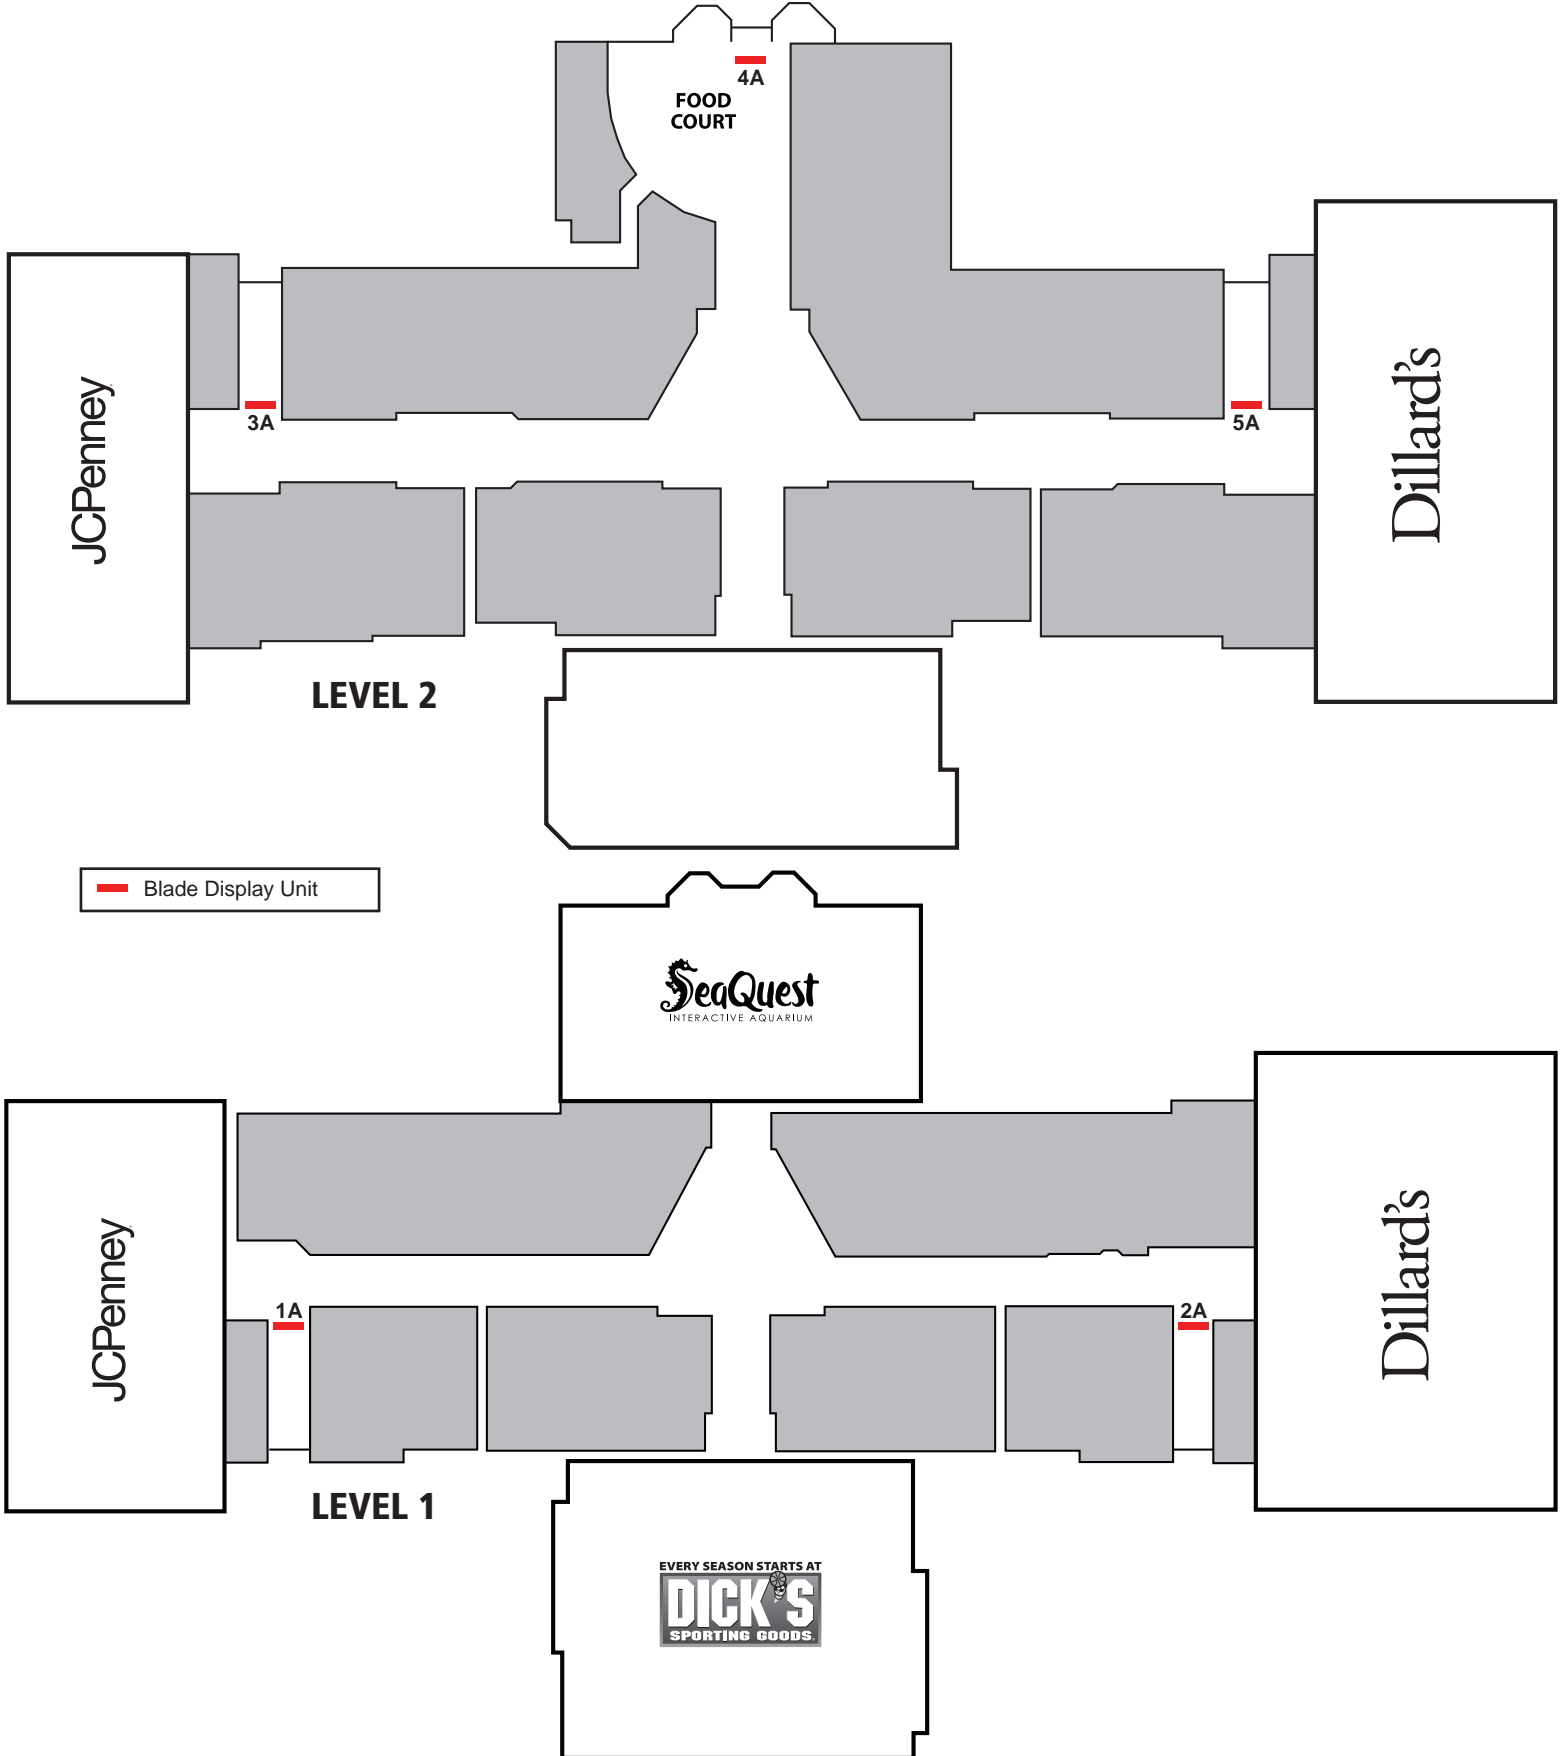

Choose the location(s) where you would like your ad to appear!

Blade Display Unit

JCPenney

Dillard's

SeaQuest
INTERACTIVE AQUARIUM

EVERY SEASON STARTS AT
DICK'S
SPORTING GOODS

LEVEL 2

LEVEL 1

4A

FOOD COURT

3A

5A

1A

2A