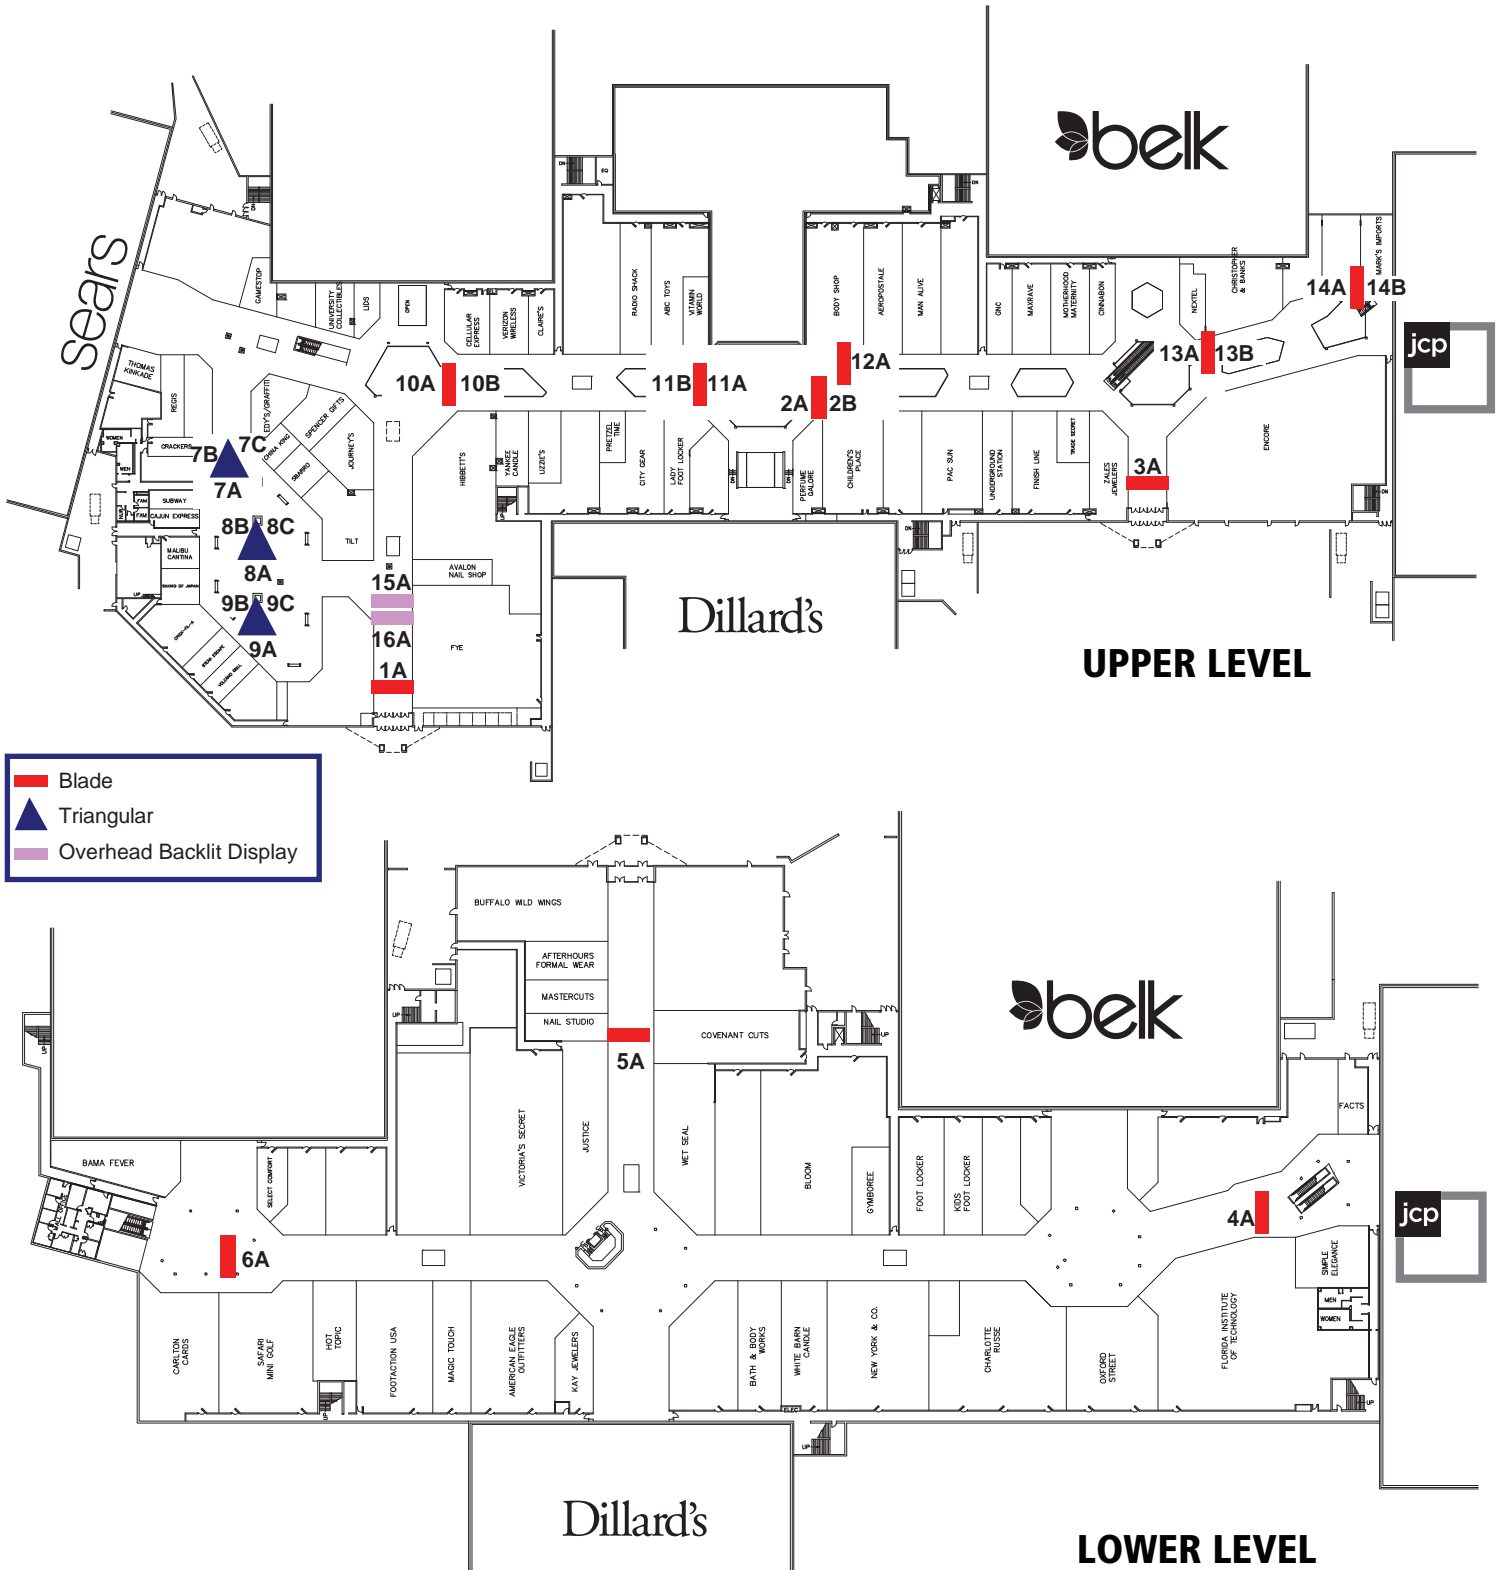

Choose the location(s) where you would like your ad to appear!

- Blade
- ▲ Triangular
- Overhead Backlit Display