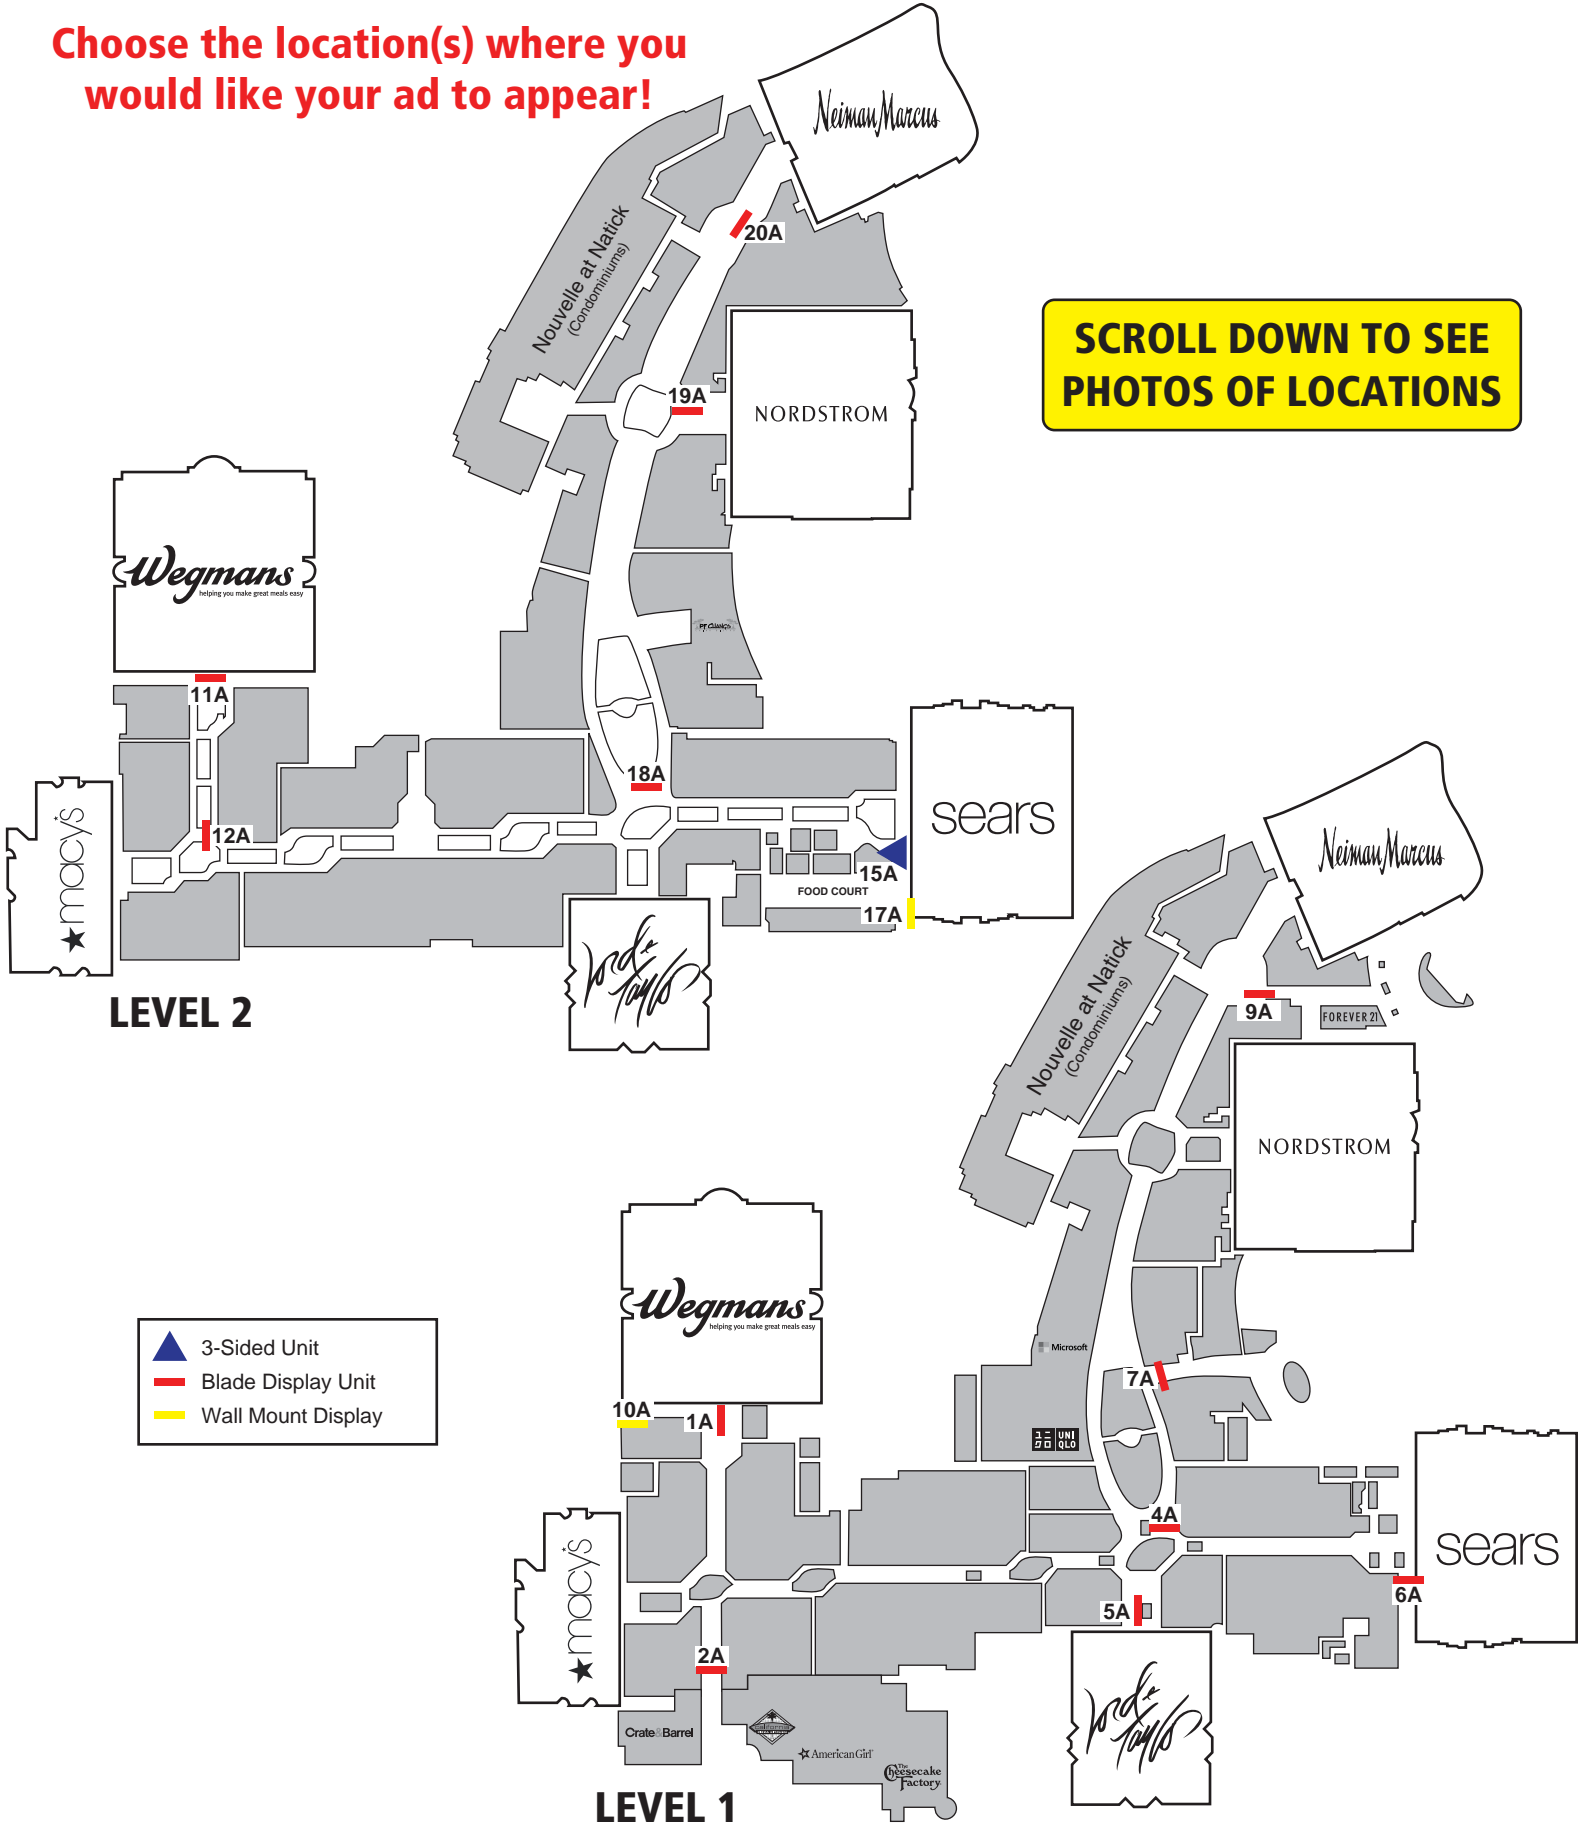

Choose the location(s) where you would like your ad to appear!

SCROLL DOWN TO SEE PHOTOS OF LOCATIONS

-  3-Sided Unit
-  Blade Display Unit
-  Wall Mount Display

NATICK MALL PANEL LOCATIONS

NATICK MALL PANEL LOCATIONS

NATICK MALL PANEL LOCATIONS