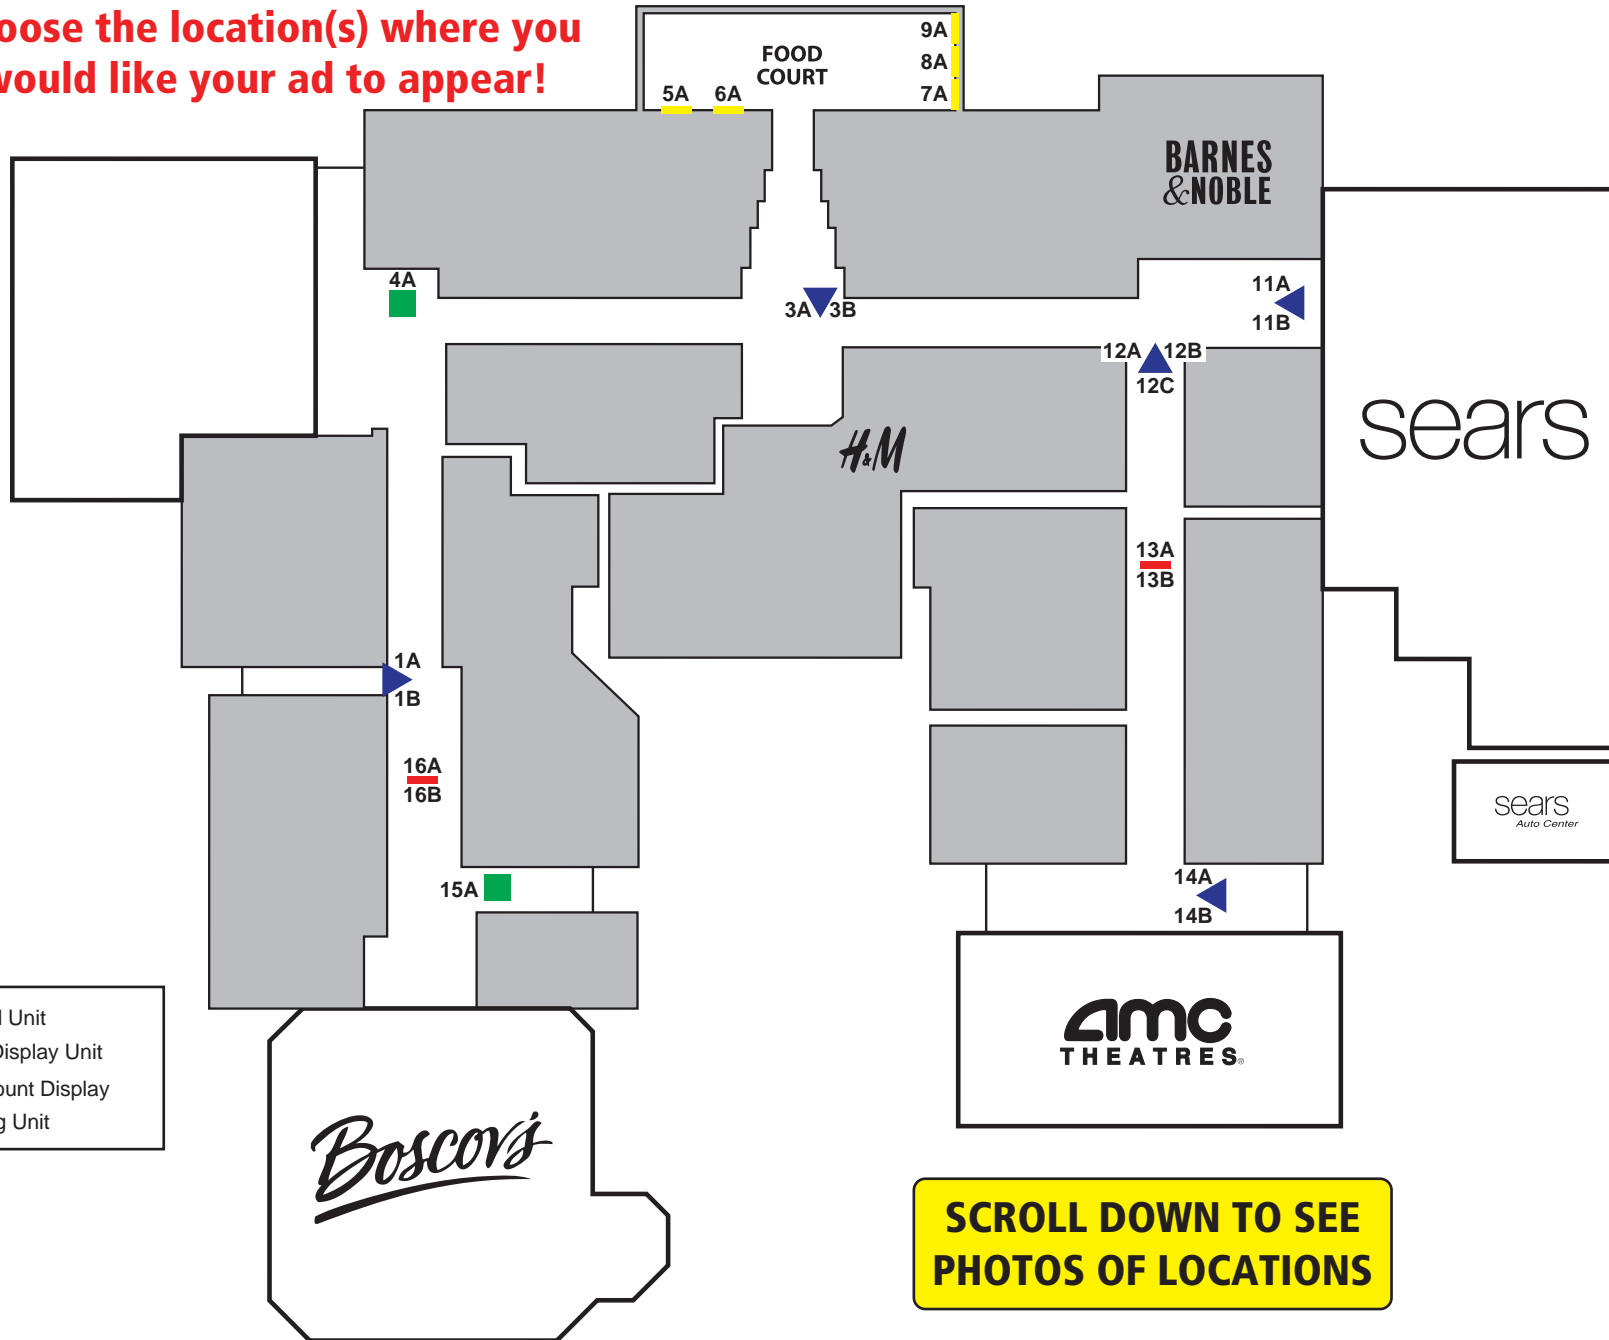

Choose the location(s) where you would like your ad to appear!

-  3-Sided Unit
-  Blade Display Unit
-  Wall Mount Display
-  Vending Unit

SCROLL DOWN TO SEE PHOTOS OF LOCATIONS

NESHAMINY MALL PANEL LOCATIONS

1A

1B

3A

3B

4A

5A

NESHAMINY MALL PANEL LOCATIONS

NESHAMINY MALL PANEL LOCATIONS

NESHAMINY MALL PANEL LOCATIONS