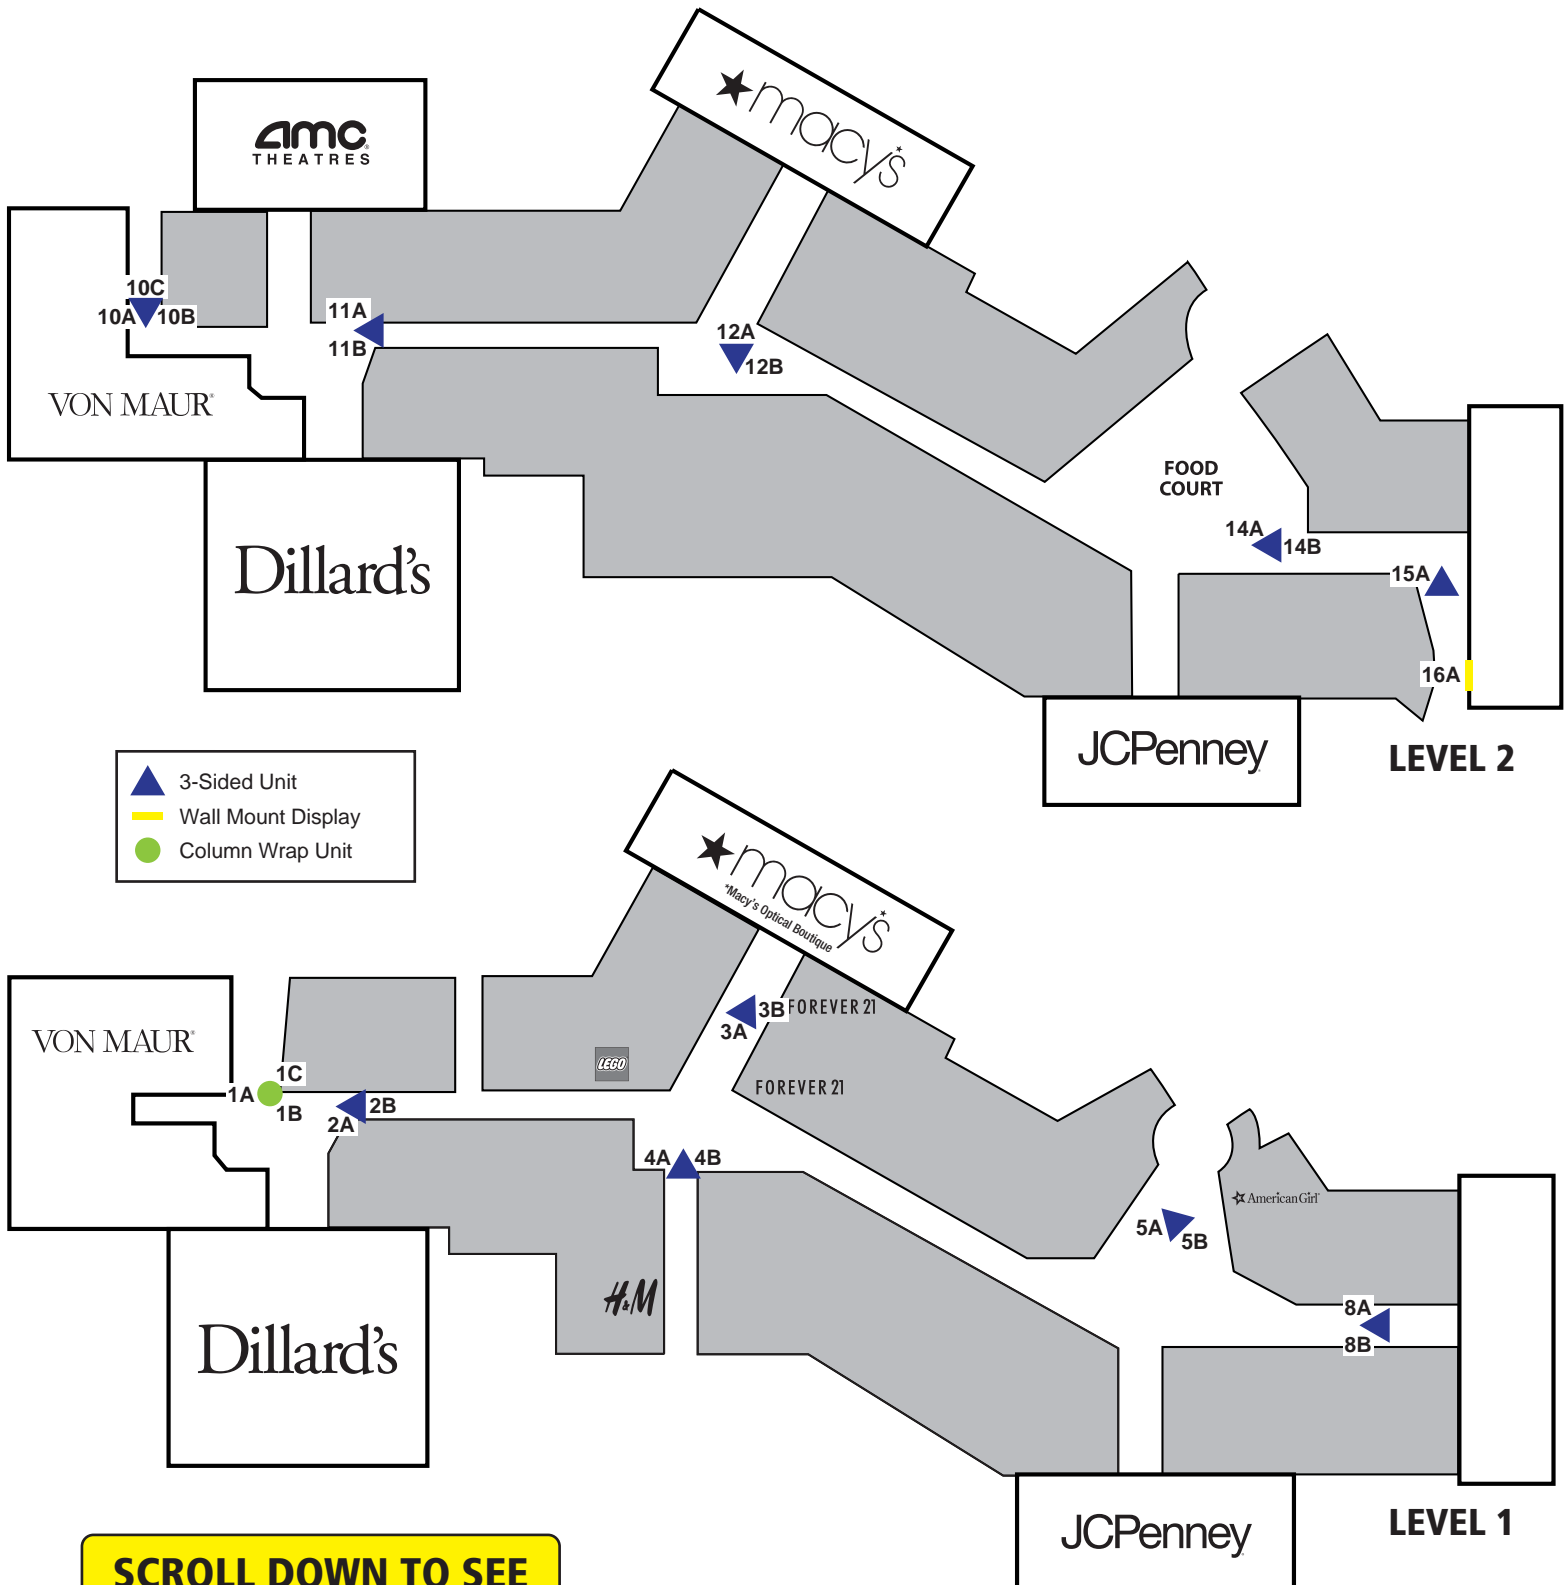

Choose the location(s) where you would like your ad to appear!

- ▲ 3-Sided Unit
- Wall Mount Display
- Column Wrap Unit

**SCROLL DOWN TO SEE PHOTOS OF LOCATIONS**

# NORTH POINT MALL PANEL LOCATIONS