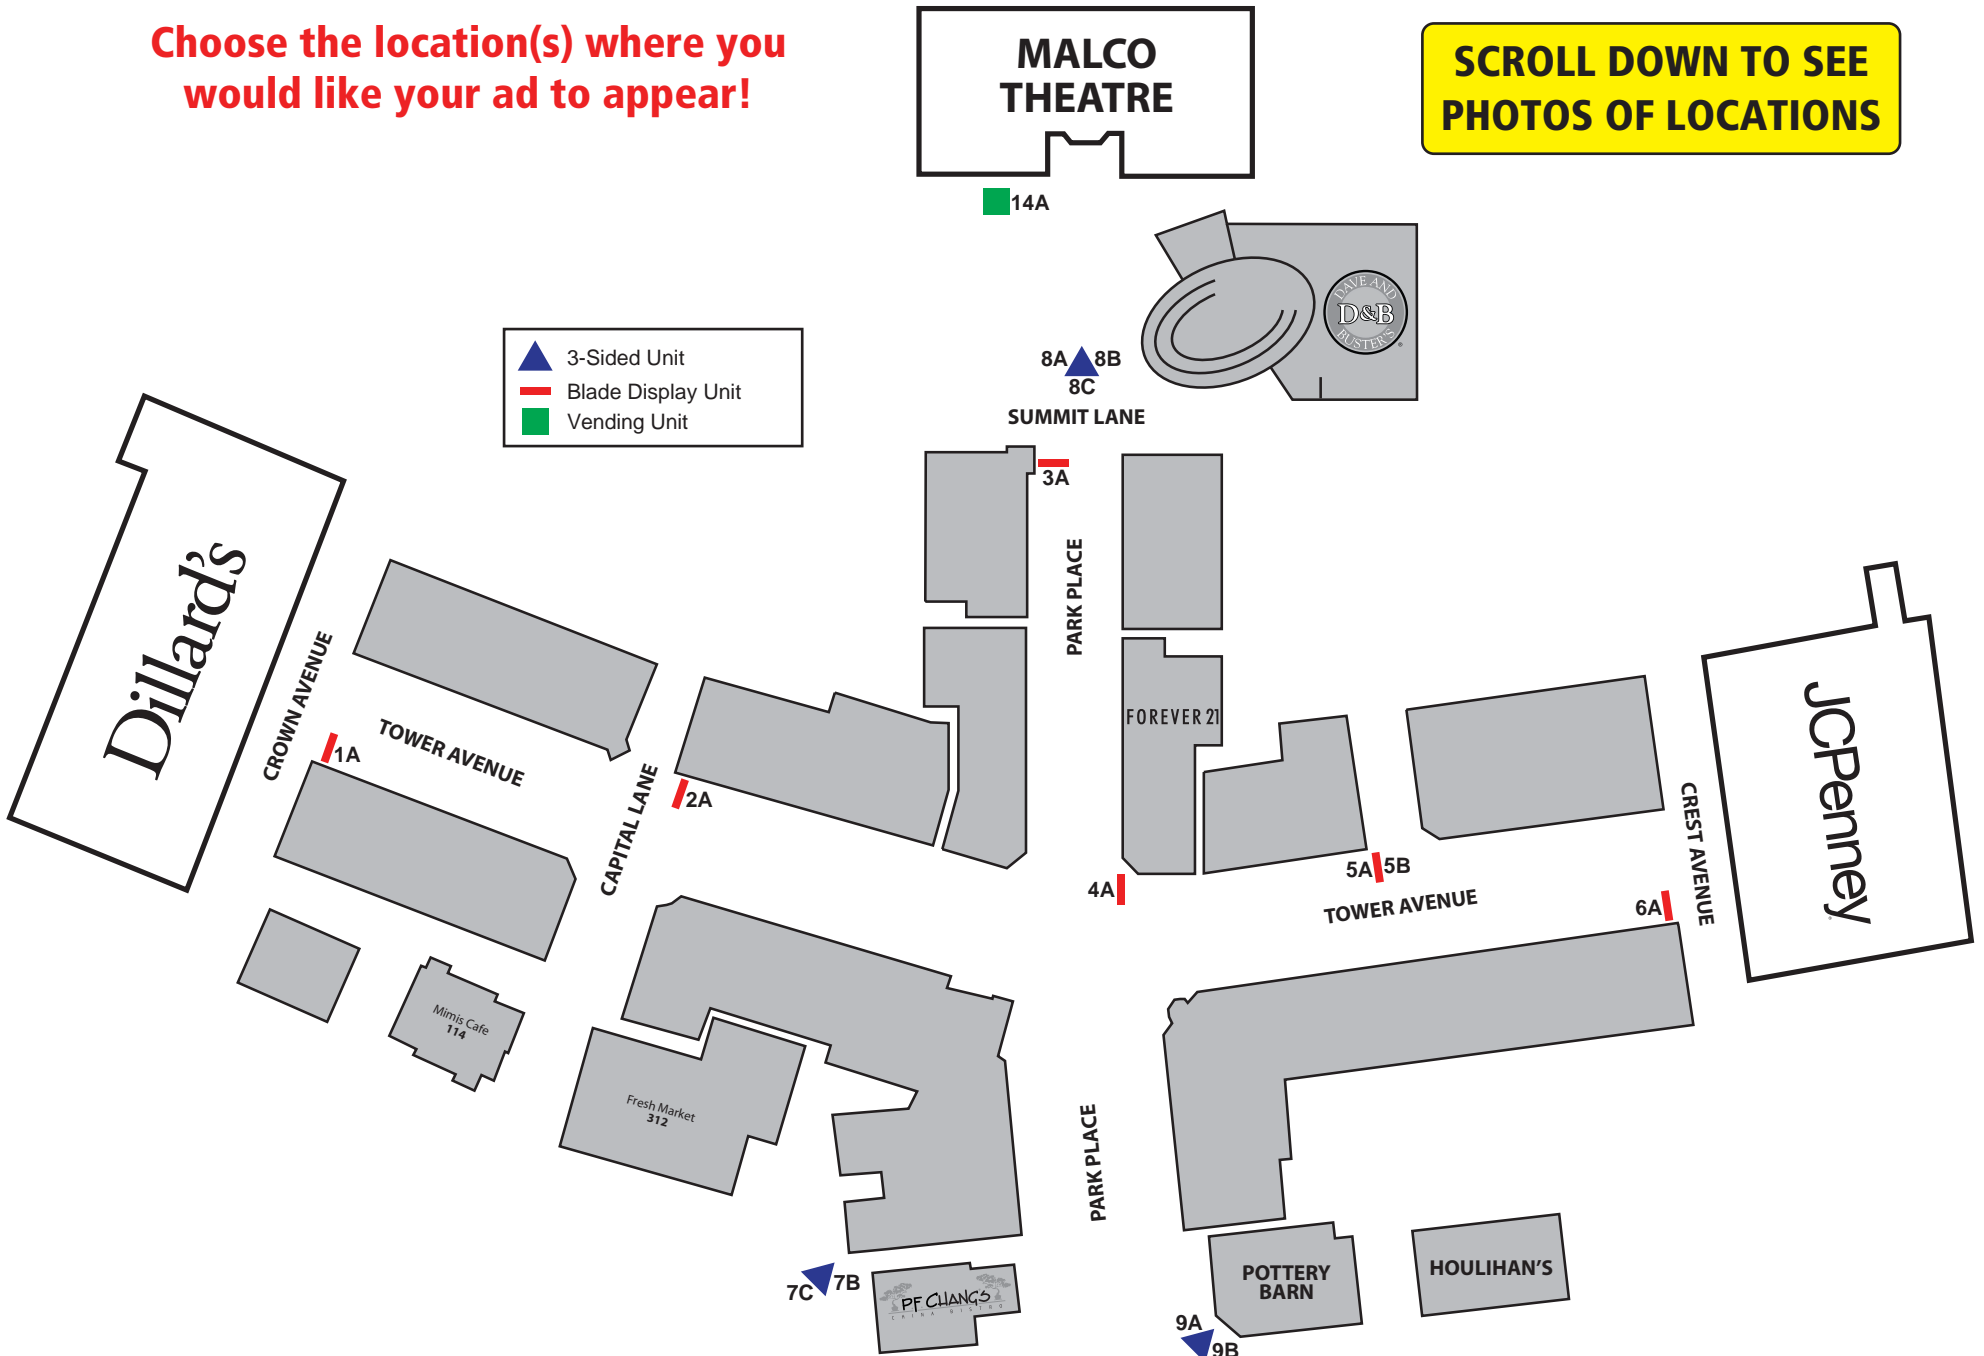

Choose the location(s) where you would like your ad to appear!

SCROLL DOWN TO SEE PHOTOS OF LOCATIONS

- ▲ 3-Sided Unit
- ▬ Blade Display Unit
- Vending Unit

MALCO THEATRE

14A

8A 8B
8C

SUMMIT LANE

3A

PARK PLACE

FOREVER 21

4A

5A 5B

TOWER AVENUE

6A

CREST AVENUE

JCPenney

CAPITAL LANE

2A

CROWN AVENUE

1A

TOWER AVENUE

Dillard's

Mimis Cafe
114

Fresh Market
312

PINNACLE HILLS PROMENADE PANEL LOCATIONS