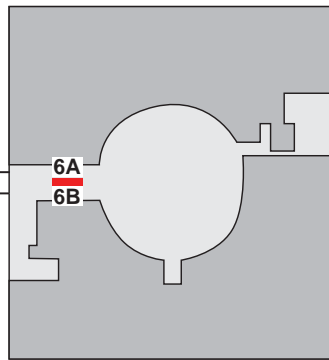

Choose the location(s) where you would like your ad to appear!

SKY BRIDGE

	Blade Display Unit
	Wall Mount Display