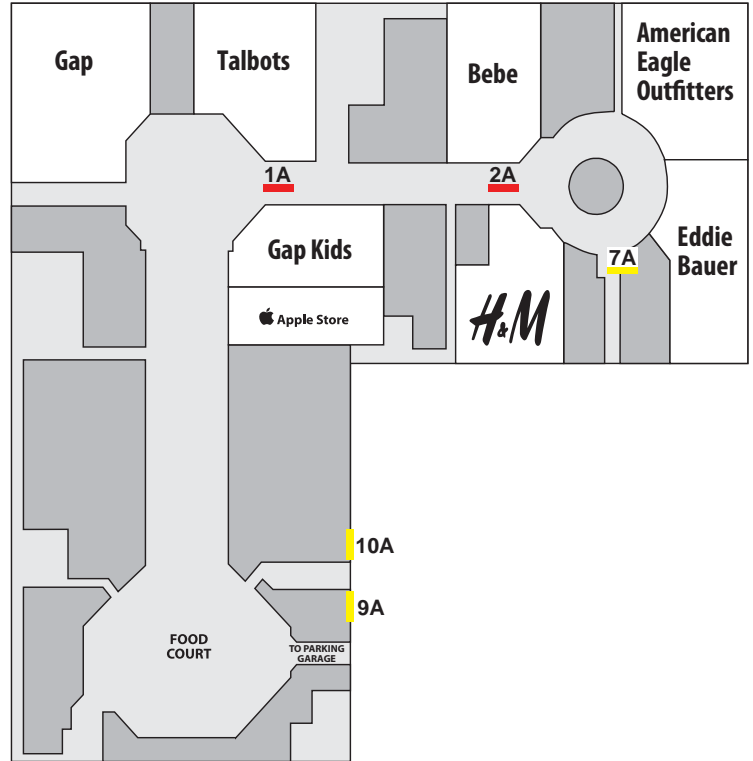

Choose the location(s) where you would like your ad to appear!

SKY BRIDGE

	Blade Display Unit
	Wall Mount Display