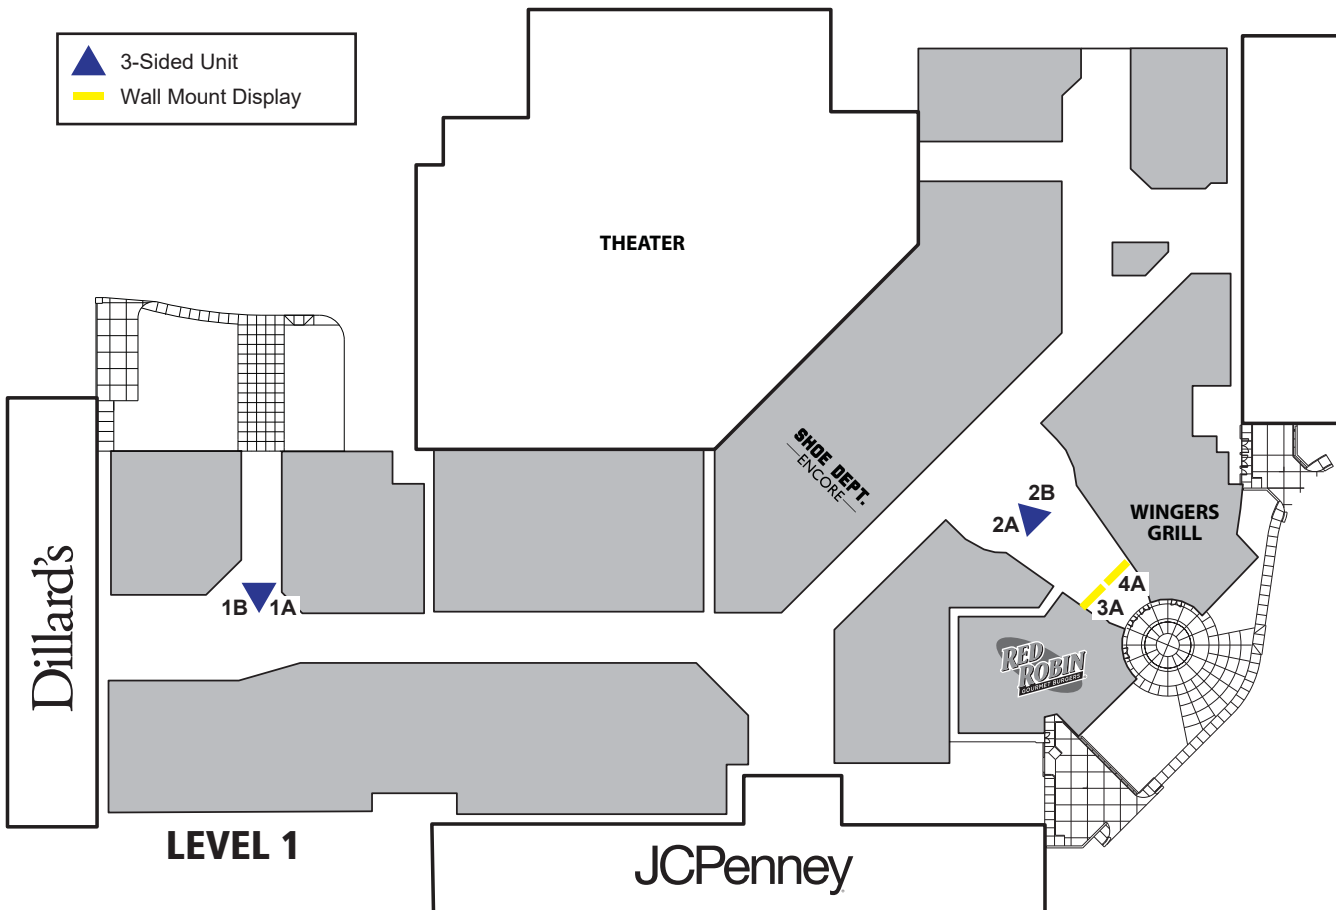

Choose the location(s) where you would like your ad to appear!

▲ 3-Sided Unit
— Wall Mount Display

PROVO TOWNE CENTRE PANEL LOCATIONS

PROVO TOWNE CENTRE PANEL LOCATIONS