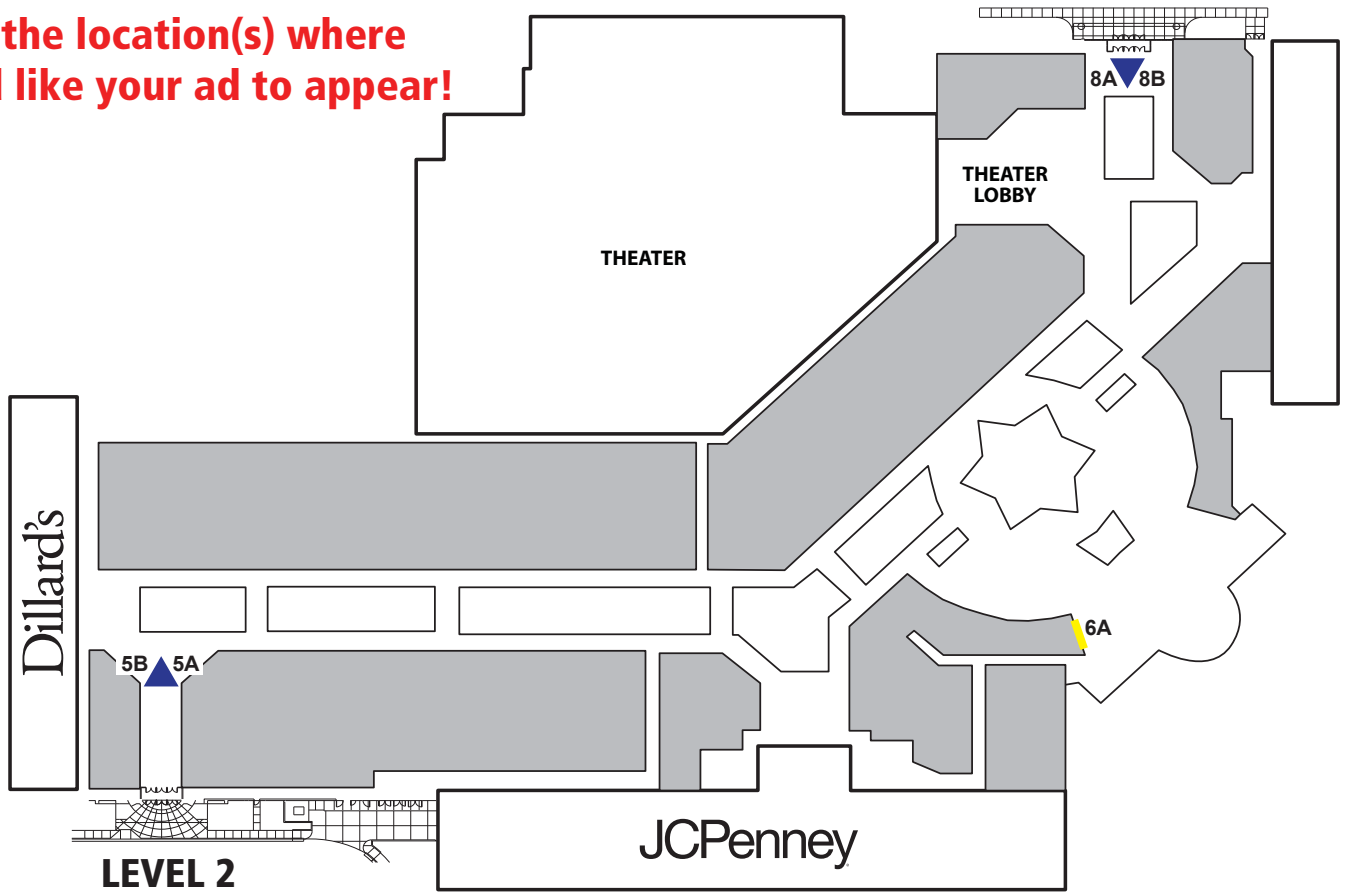

Choose the location(s) where you would like your ad to appear!

▲ 3-Sided Unit
— Wall Mount Display

PROVO TOWNE CENTRE PANEL LOCATIONS

PROVO TOWNE CENTRE PANEL LOCATIONS