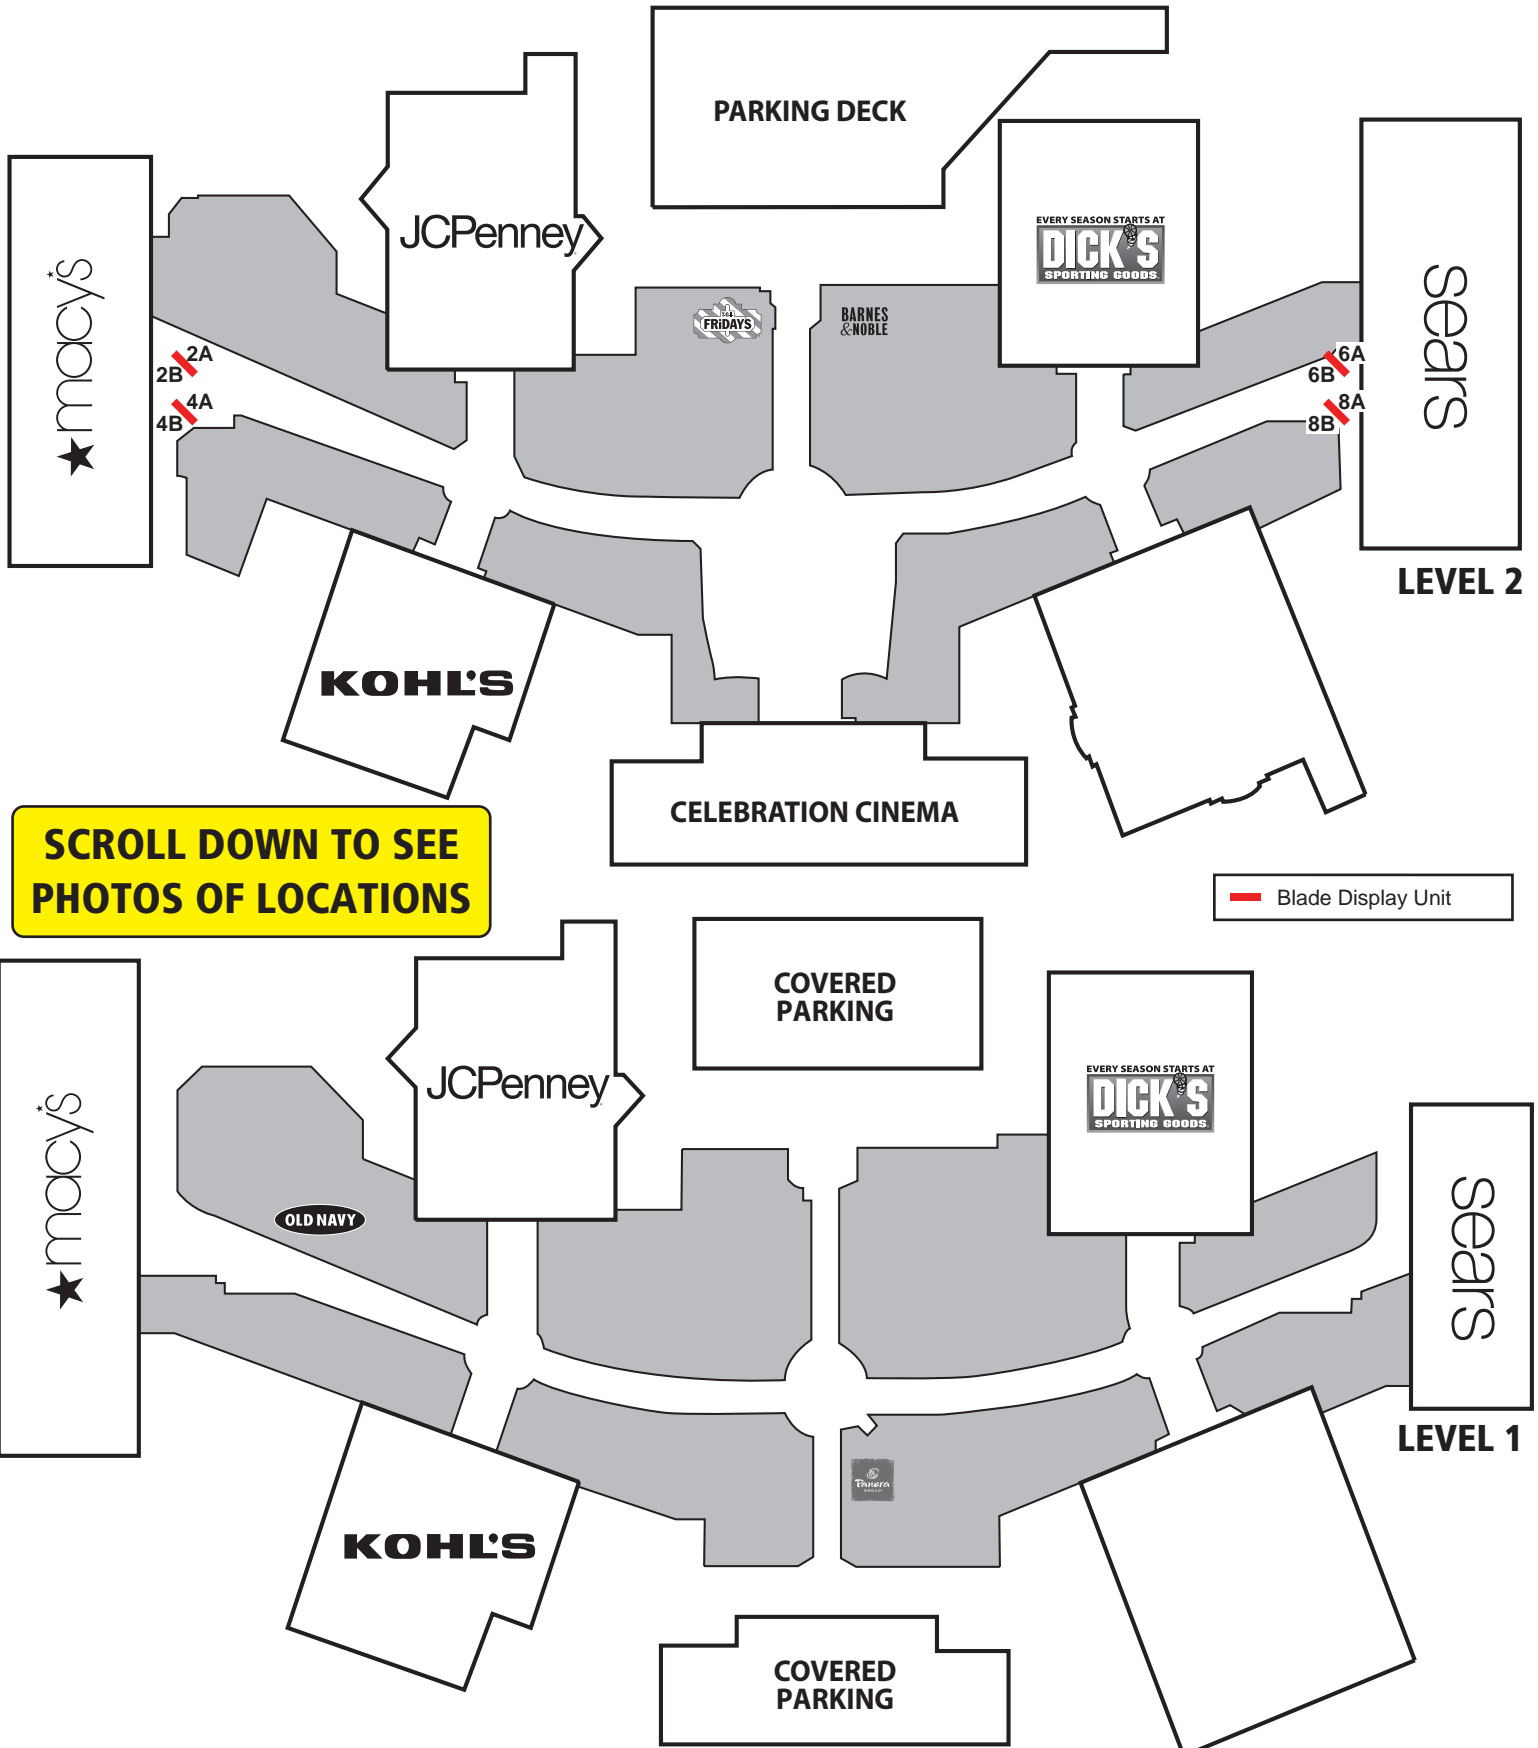

Choose the location(s) where you would like your ad to appear!

SCROLL DOWN TO SEE PHOTOS OF LOCATIONS

Blade Display Unit

# RIVERTOWN CROSSINGS PANEL LOCATIONS