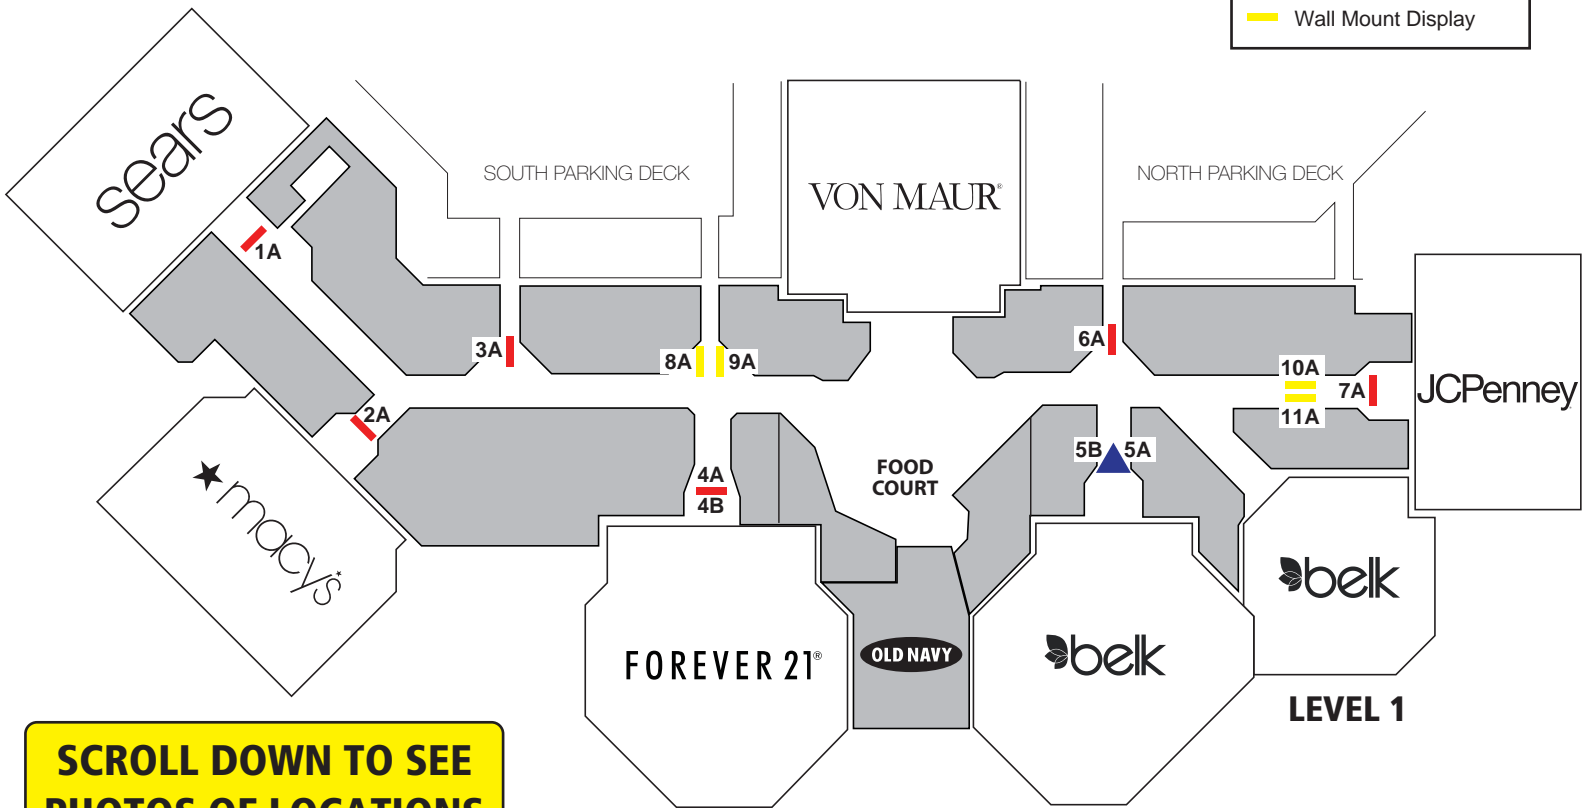

Choose the location(s) where you would like your ad to appear!

Legend for ad locations:

- ▲ 3-Sided Unit
- ▬ Blade Display Unit
- ▬ Wall Mount Display

SCROLL DOWN TO SEE PHOTOS OF LOCATIONS

RIVERCHASE GALLERIA PANEL LOCATIONS

RIVERCHASE GALLERIA PANEL LOCATIONS

RIVERCHASE GALLERIA PANEL LOCATIONS

RIVERCHASE GALLERIA

PANEL LOCATIONS