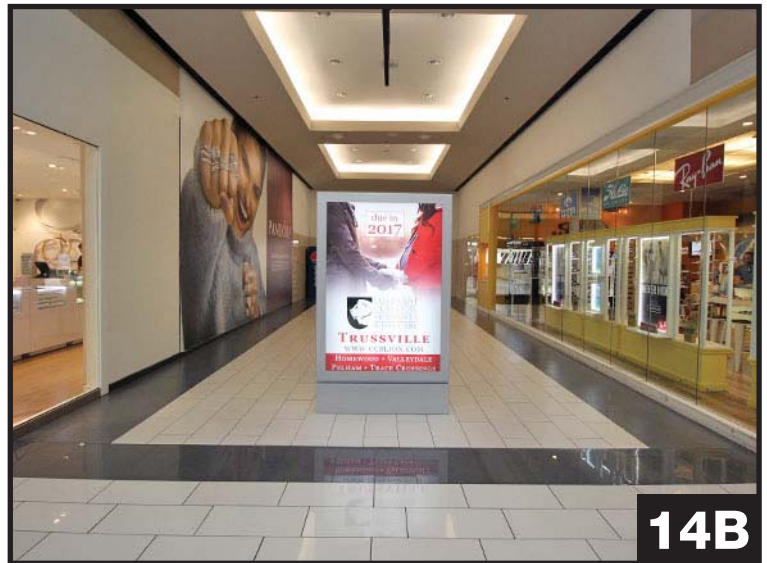

RIVERCHASE GALLERIA PANEL LOCATIONS