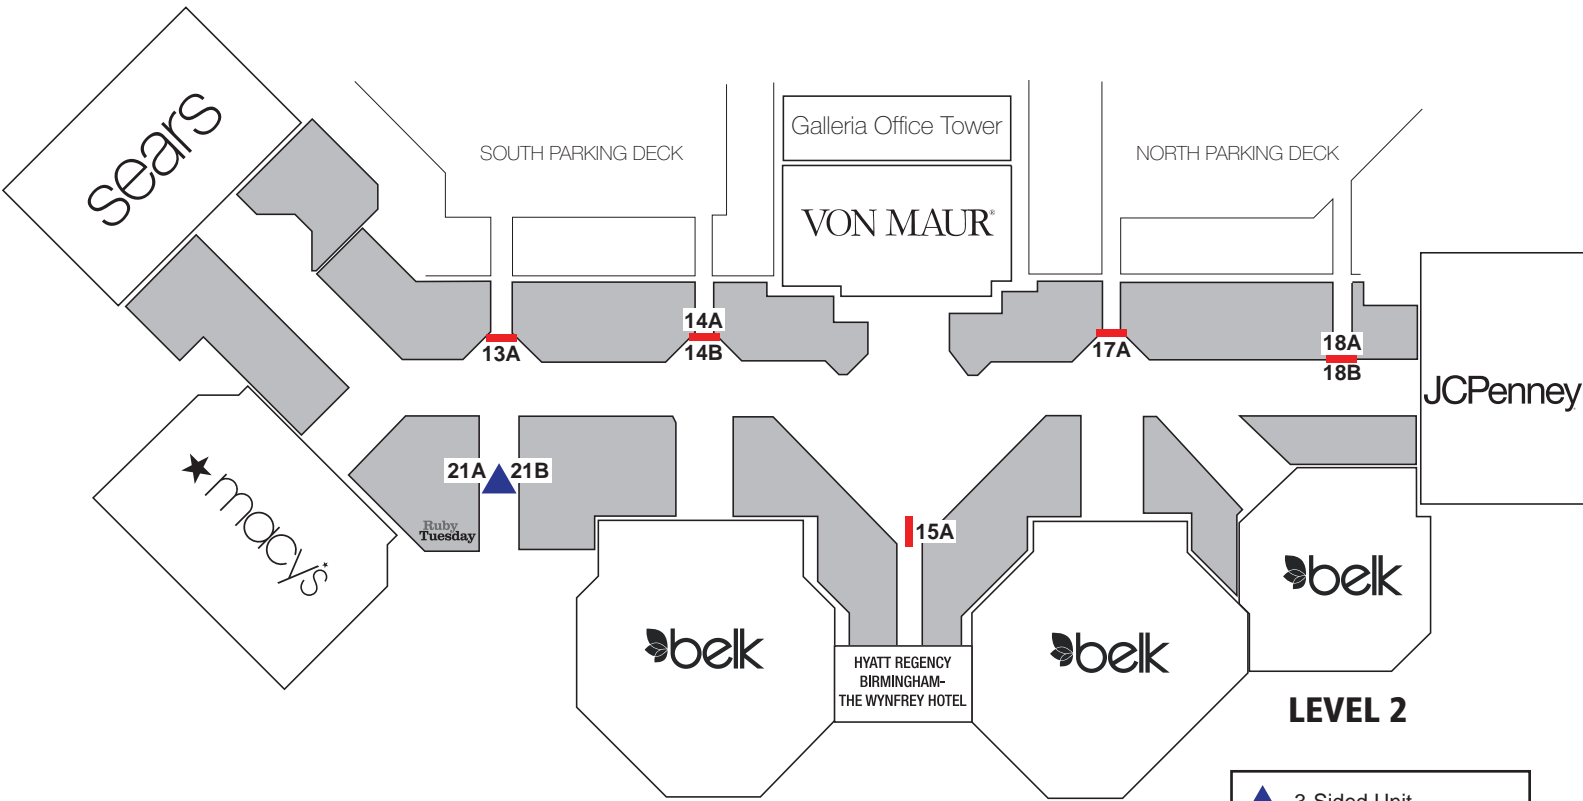

Choose the location(s) where you would like your ad to appear!

Legend for ad locations:

- ▲ 3-Sided Unit
- ▬ Blade Display Unit
- ▬ Wall Mount Display

SCROLL DOWN TO SEE PHOTOS OF LOCATIONS

RIVERCHASE GALLERIA PANEL LOCATIONS

RIVERCHASE GALLERIA PANEL LOCATIONS

RIVERCHASE GALLERIA PANEL LOCATIONS

RIVERCHASE GALLERIA

PANEL LOCATIONS