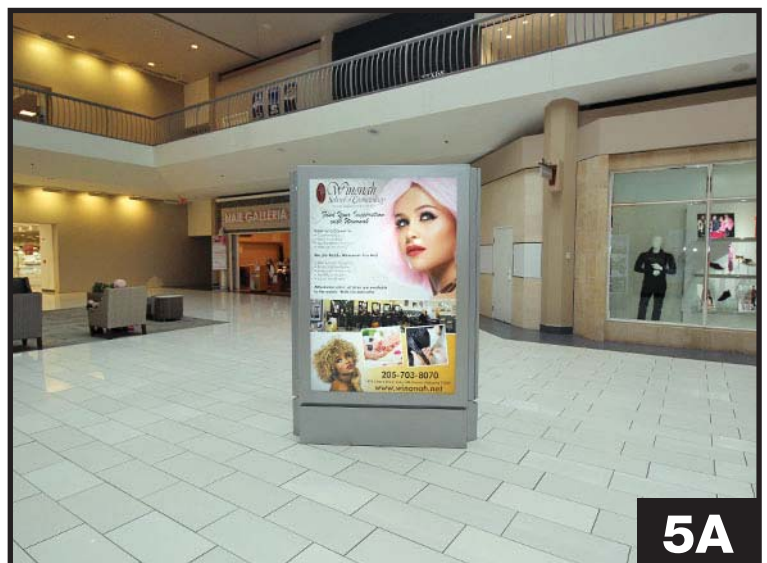

Choose the location(s) where you would like your ad to appear!

Legend for ad locations:

- ▲ 3-Sided Unit
- ▬ Blade Display Unit
- ▬ Wall Mount Display

SCROLL DOWN TO SEE PHOTOS OF LOCATIONS

RIVERCHASE GALLERIA PANEL LOCATIONS