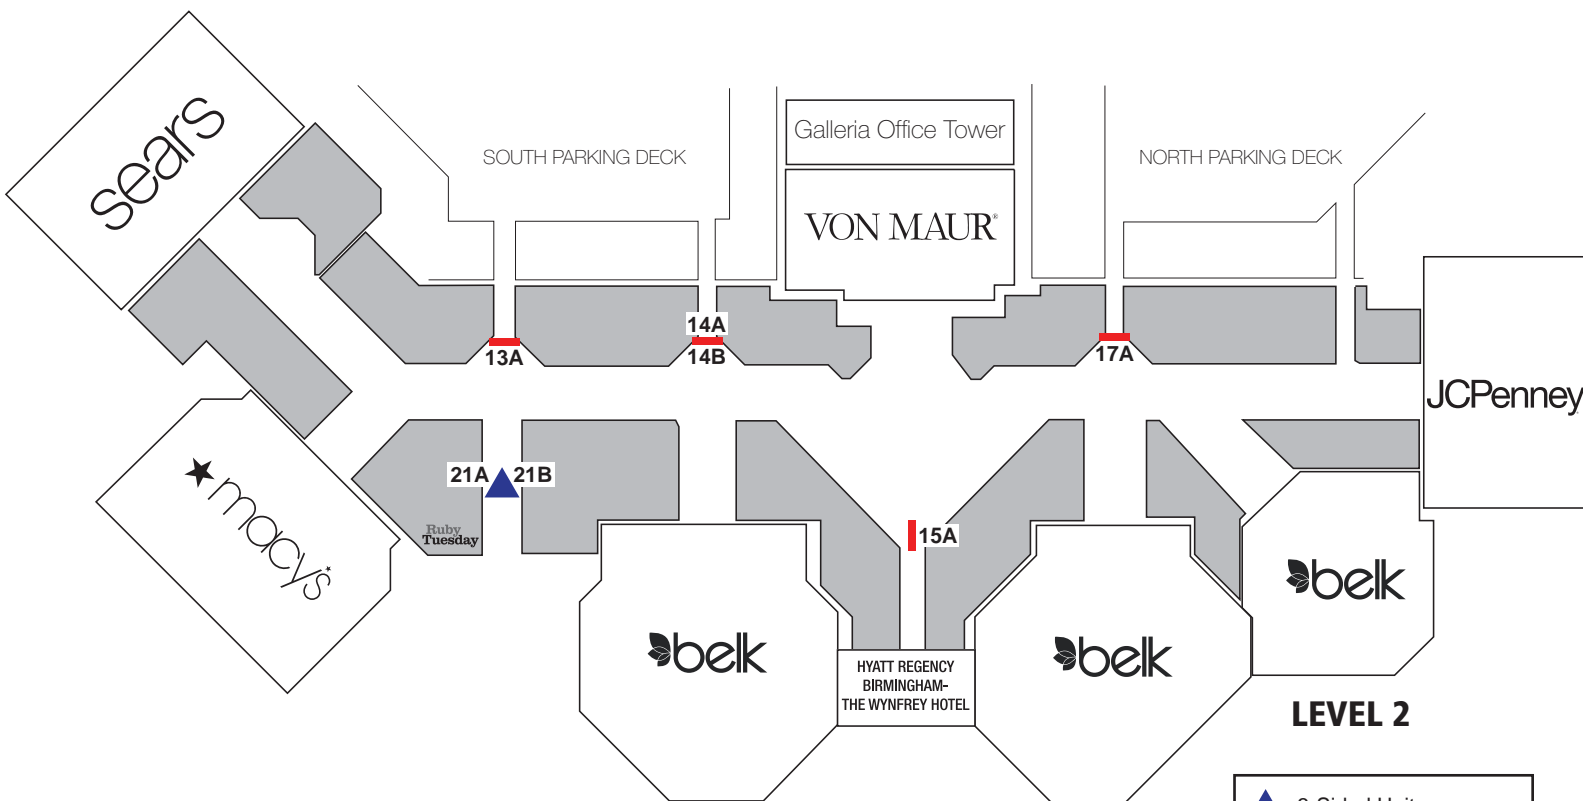

Choose the location(s) where you would like your ad to appear!

	3-Sided Unit
	Blade Display Unit
	Wall Mount Display

SCROLL DOWN TO SEE PHOTOS OF LOCATIONS

RIVERCHASE GALLERIA PANEL LOCATIONS

1A

2A

3A

4A

4B

5A

RIVERCHASE GALLERIA PANEL LOCATIONS

RIVERCHASE GALLERIA PANEL LOCATIONS

RIVERCHASE GALLERIA

PANEL LOCATIONS