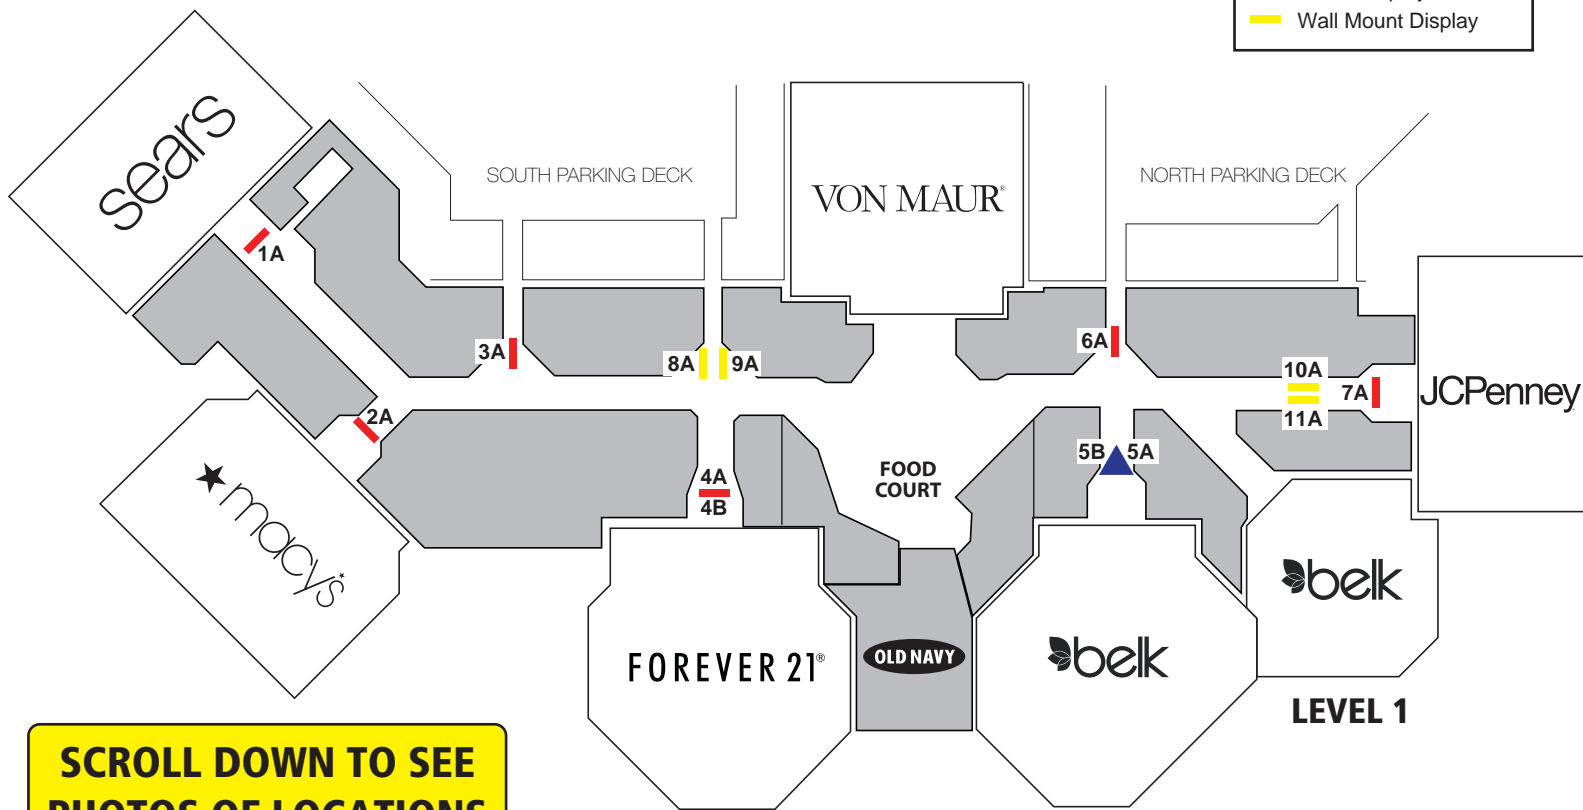

Choose the location(s) where you would like your ad to appear!

	3-Sided Unit
	Blade Display Unit
	Wall Mount Display

SCROLL DOWN TO SEE PHOTOS OF LOCATIONS

RIVERCHASE GALLERIA PANEL LOCATIONS

1A

2A

3A

4A

4B

5A

RIVERCHASE GALLERIA PANEL LOCATIONS

RIVERCHASE GALLERIA PANEL LOCATIONS

RIVERCHASE GALLERIA

PANEL LOCATIONS