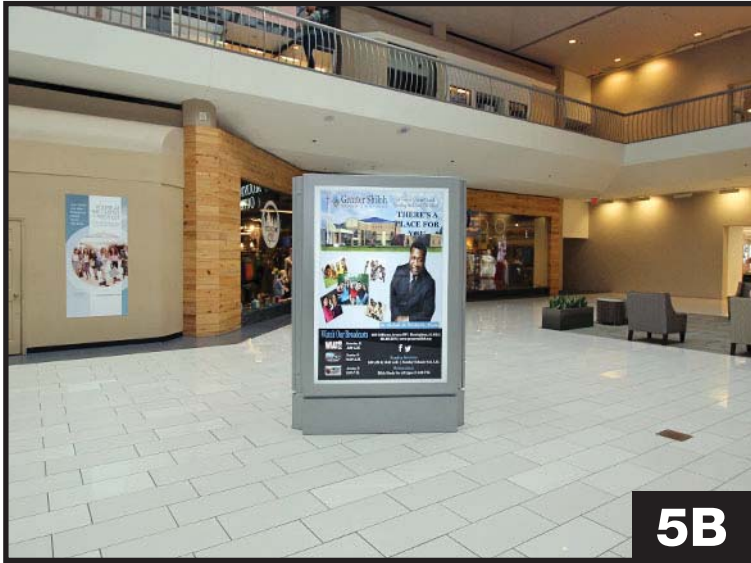

RIVERCHASE GALLERIA PANEL LOCATIONS