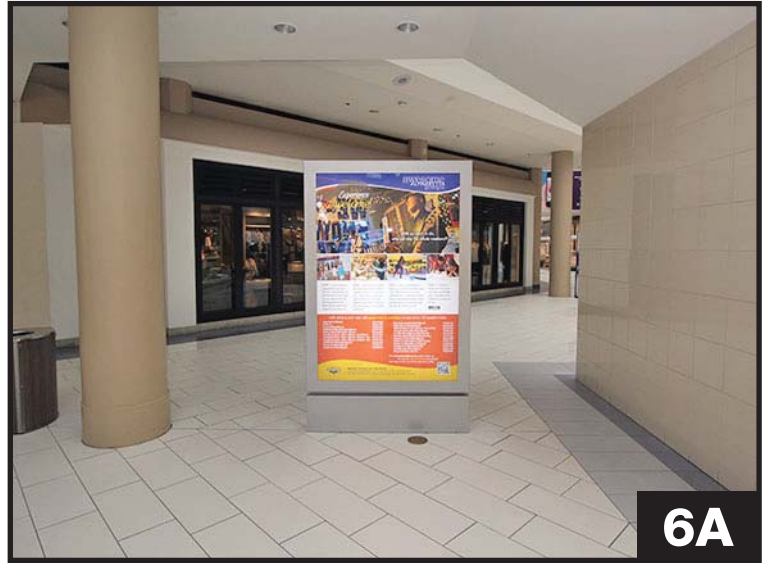

RIVERCHASE GALLERIA PANEL LOCATIONS