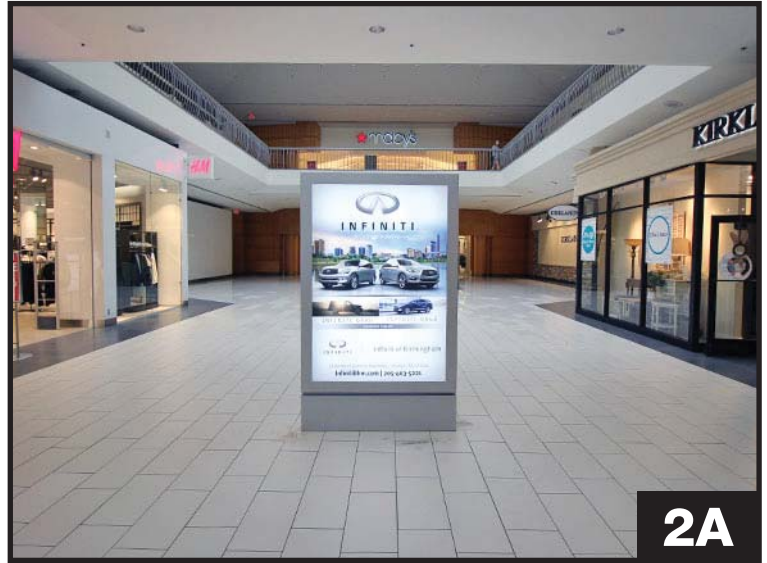

Choose the location(s) where you would like your ad to appear!

	3-Sided Unit
	Blade Display Unit
	Wall Mount Display

SCROLL DOWN TO SEE PHOTOS OF LOCATIONS

RIVERCHASE GALLERIA PANEL LOCATIONS

1A

2A

3A

4A