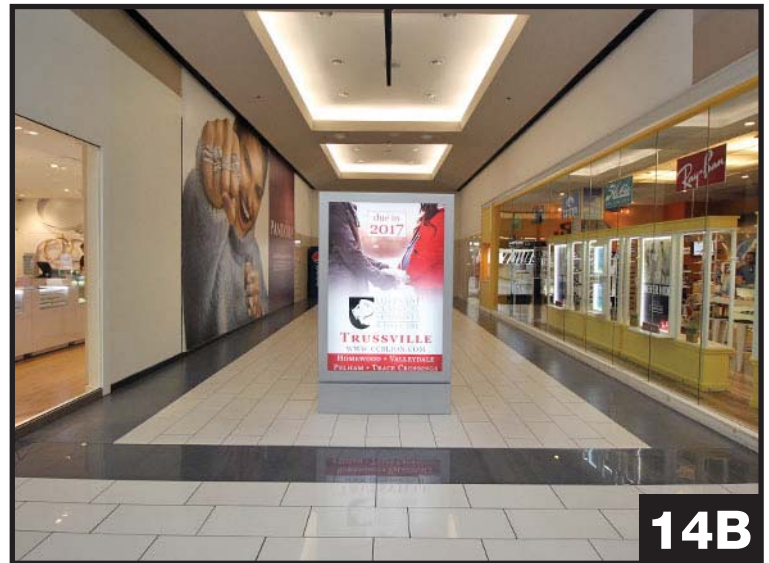

RIVERCHASE GALLERIA PANEL LOCATIONS