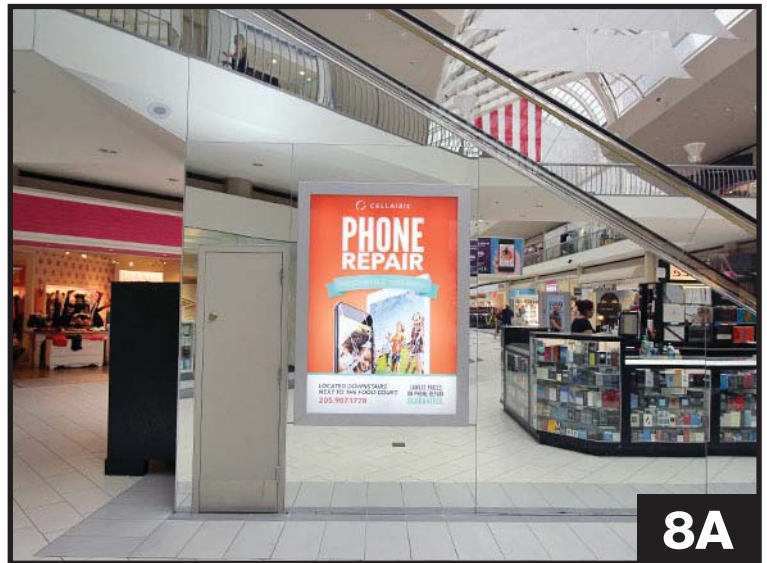

RIVERCHASE GALLERIA PANEL LOCATIONS