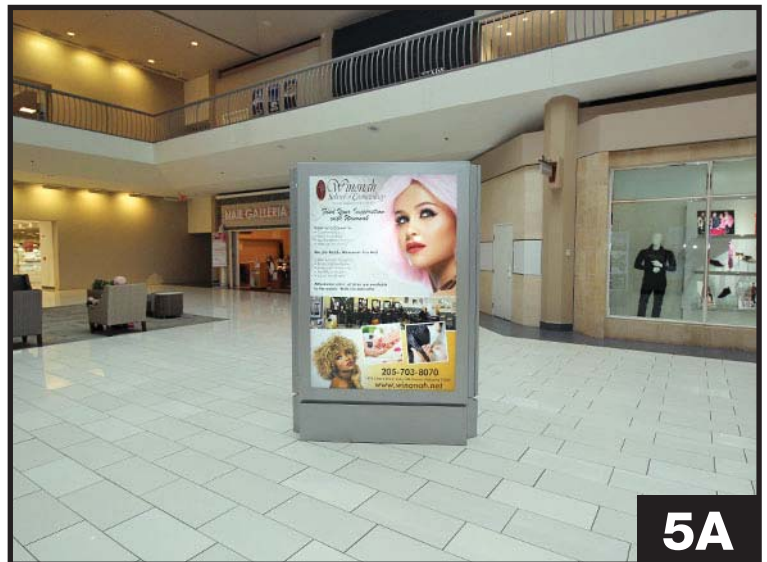

RIVERCHASE GALLERIA PANEL LOCATIONS

4A

4B

5A