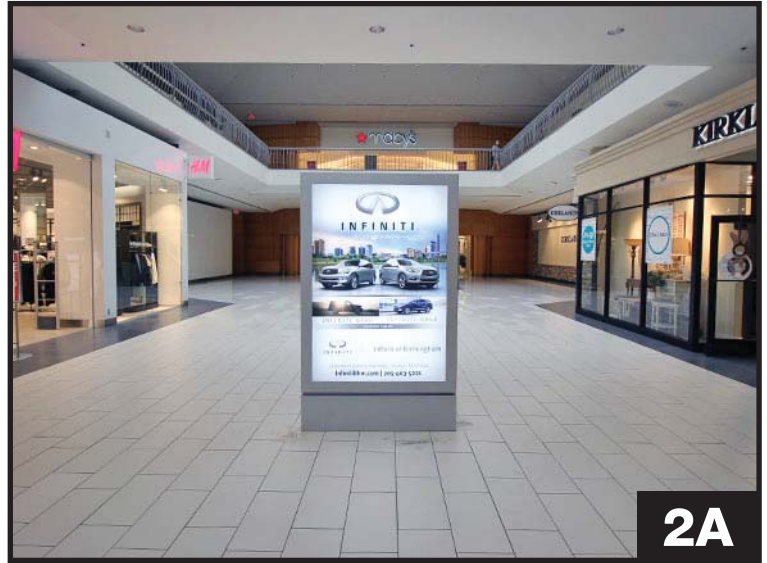

Choose the location(s) where you would like your ad to appear!

Legend for ad locations:

- ▲ 3-Sided Unit
- ▬ Blade Display Unit
- ▬ Wall Mount Display

SCROLL DOWN TO SEE PHOTOS OF LOCATIONS

RIVERCHASE GALLERIA PANEL LOCATIONS