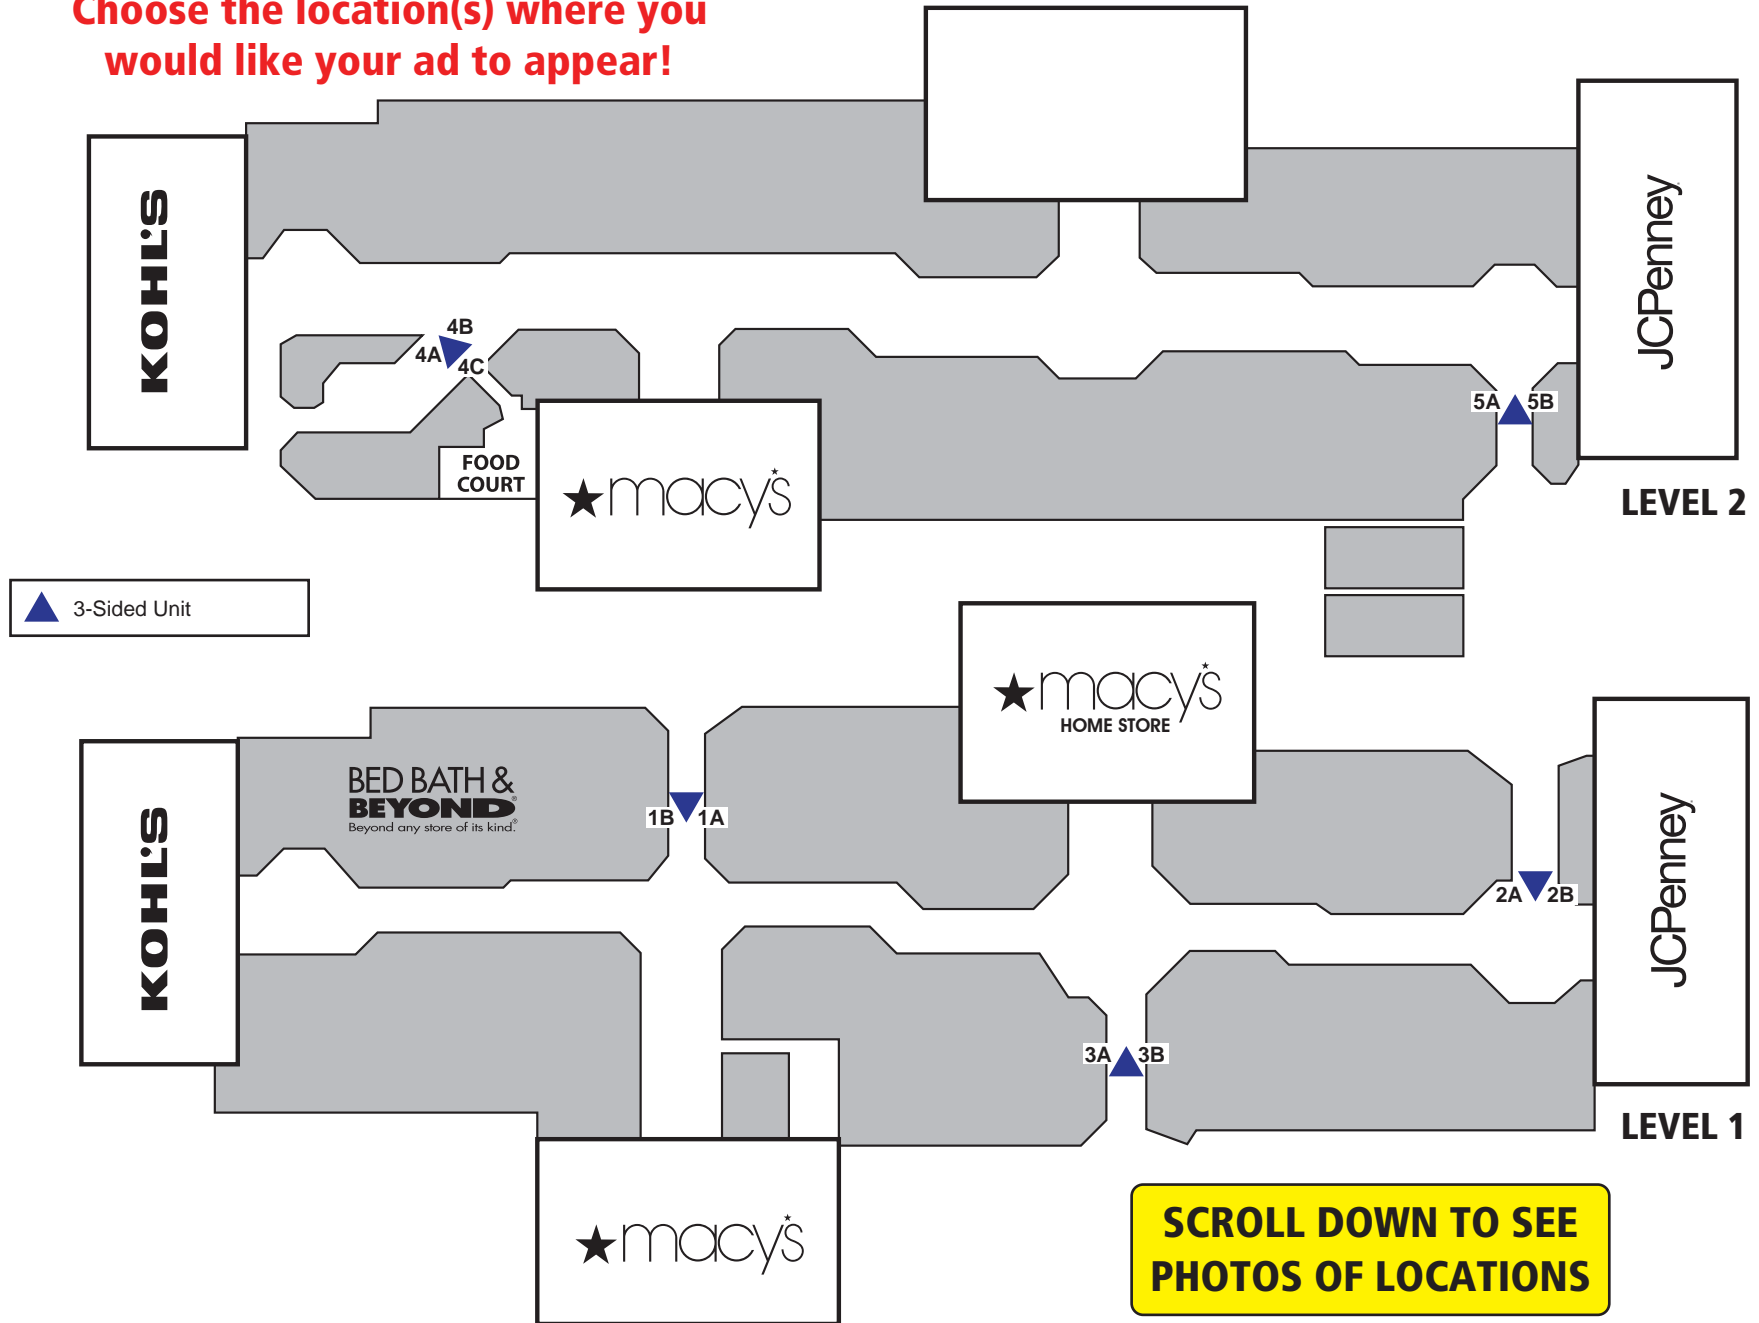

Choose the location(s) where you would like your ad to appear!

# ROGUE VALLEY MALL PANEL LOCATIONS