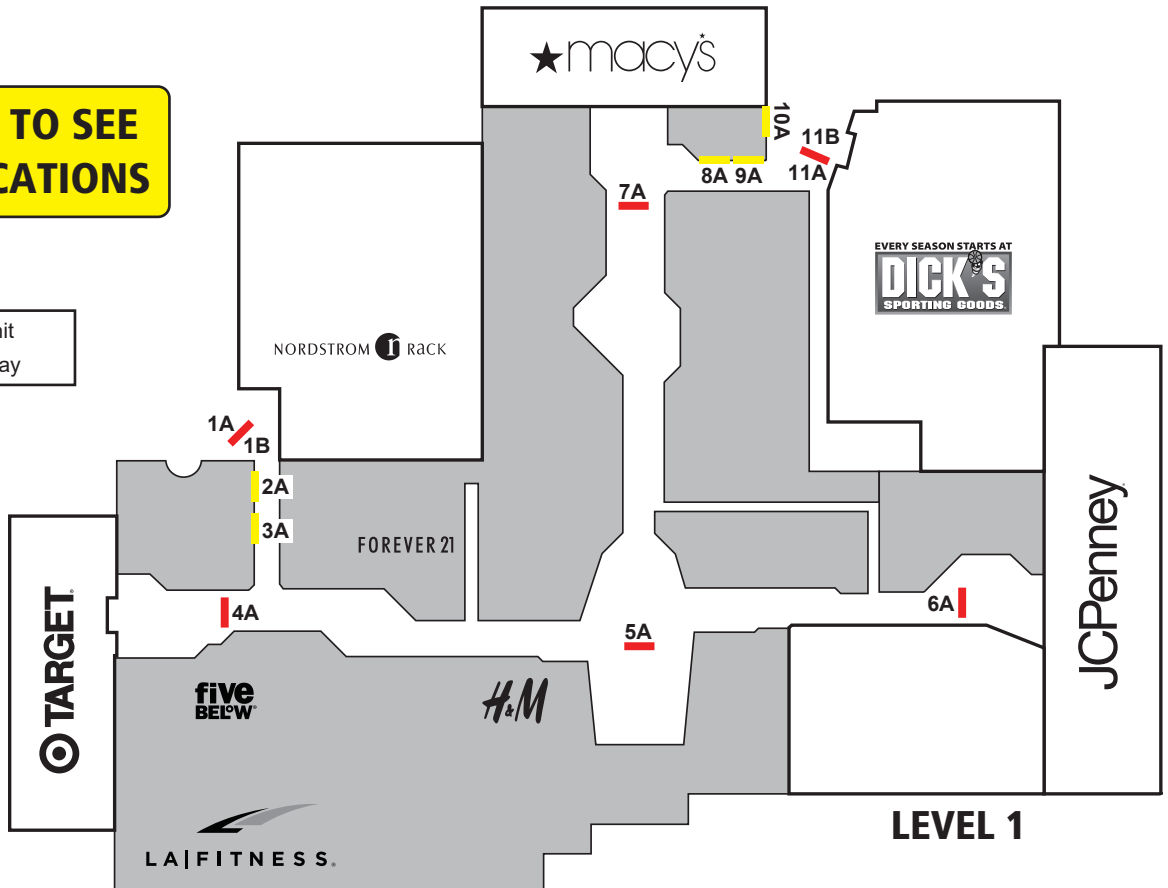

Choose the location(s) where you would like your ad to appear!

SCROLL DOWN TO SEE PHOTOS OF LOCATIONS

- Blade Display Unit
- Wall Mount Display

SPRINGFIELD TOWN CENTER PANEL LOCATIONS

SPRINGFIELD TOWN CENTER PANEL LOCATIONS

SPRINGFIELD TOWN CENTER PANEL LOCATIONS

SPRINGFIELD TOWN CENTER PANEL LOCATIONS

17A

18A

19A

19B

20A