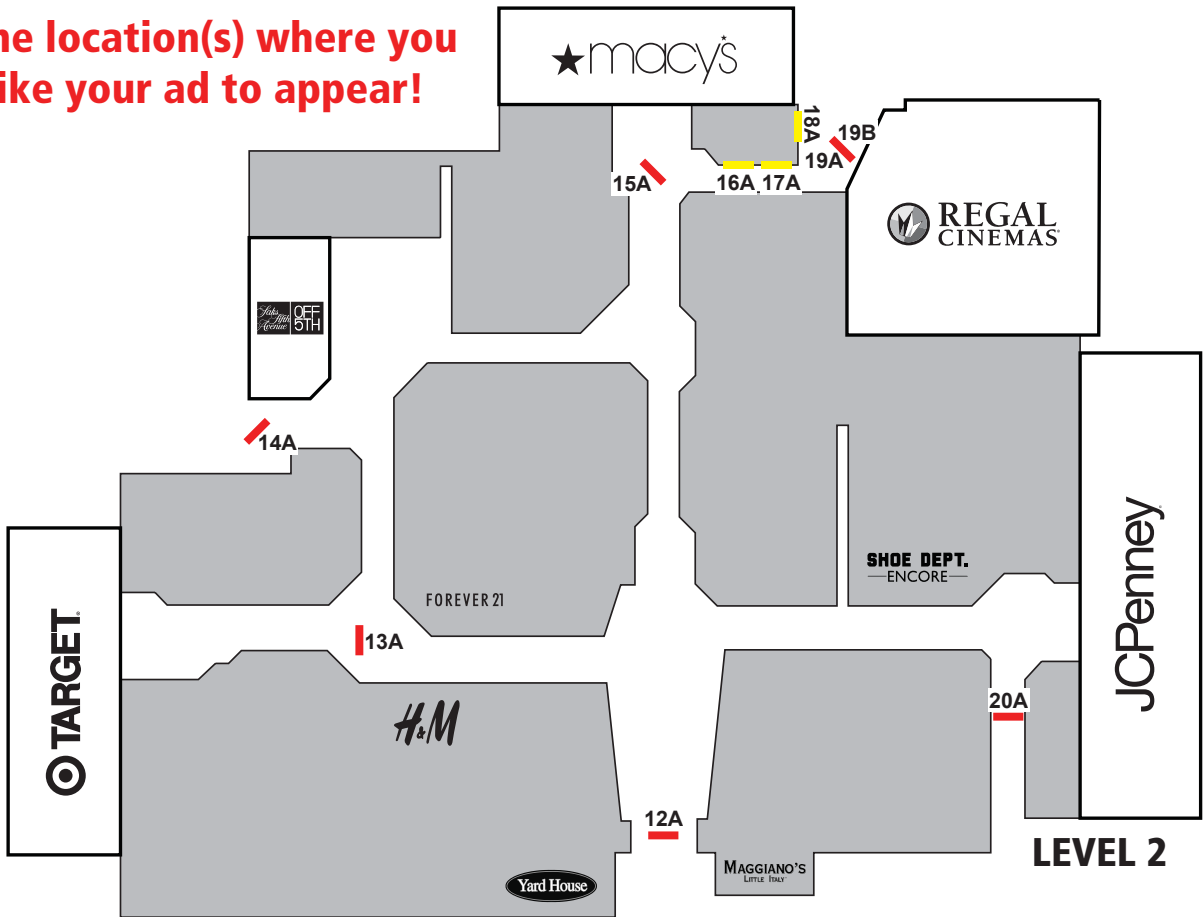

Choose the location(s) where you would like your ad to appear!

SCROLL DOWN TO SEE PHOTOS OF LOCATIONS

- Blade Display Unit
- Wall Mount Display

SPRINGFIELD TOWN CENTER PANEL LOCATIONS

SPRINGFIELD TOWN CENTER PANEL LOCATIONS

SPRINGFIELD TOWN CENTER PANEL LOCATIONS

SPRINGFIELD TOWN CENTER PANEL LOCATIONS

17A

18A

19A

19B

20A