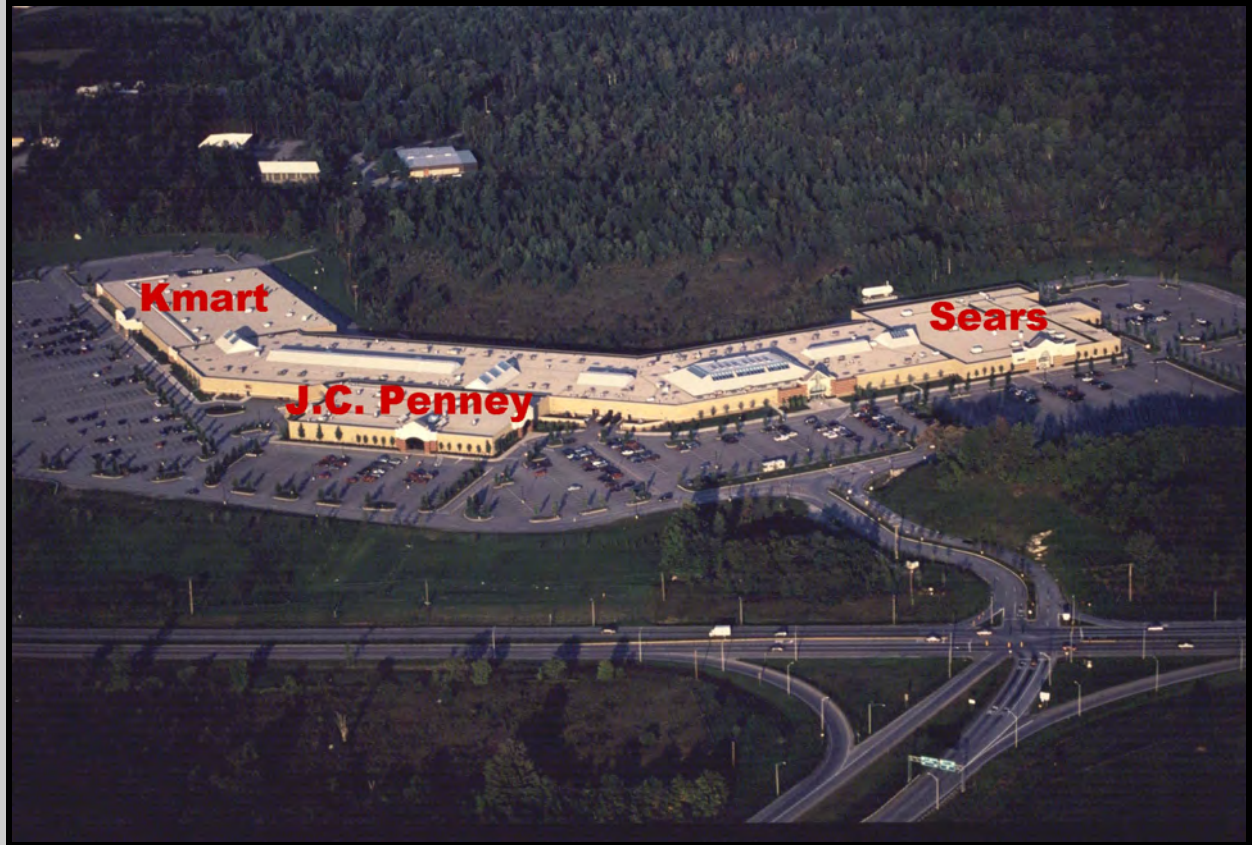

Diamond Run Mall

Location

Diamond Run Mall is located in Rutland, Vermont. Rutland is situated in the geographic center of Vermont, approximately 130 miles northwest of Boston.

Description

Regional Mall: Single Level

Rutland Regional Fieldhouse, Inc. recently opened a 38,000 sf ice skating rink adjacent to the mall, near the Kmart entrance.

Trade Area

The Diamond Run Mall trade area encompasses the entire portion of southern central Vermont. This area extends as far as 40 miles south of the center. To the east and west the trade area extends almost to the borders of New Hampshire and New York, respectively. To the north it extends approximately 30 miles. Included within this area is Killington resort, the largest ski resort on the east coast. Killington hosts approximately one million visitors per year.