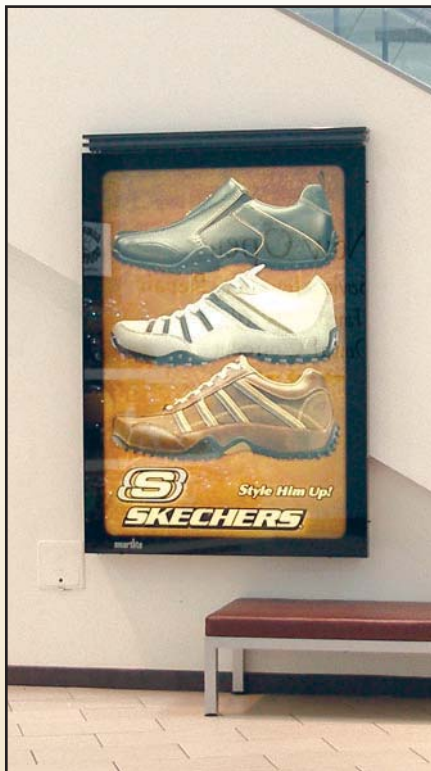

Suggested Unit Colors

RAL 9001

RAL 1015

RAL 1001

RAL 9002

RAL 7035

RAL 7037

RAL 9005

4800 North Federal Highway • Suite 200-A • Boca Raton, Florida 33431
Phone: (561) 416-0220 • Fax: (561) 416-0260 • Toll Free: 1-877-768-5483
Web: www.smartliteusa.com