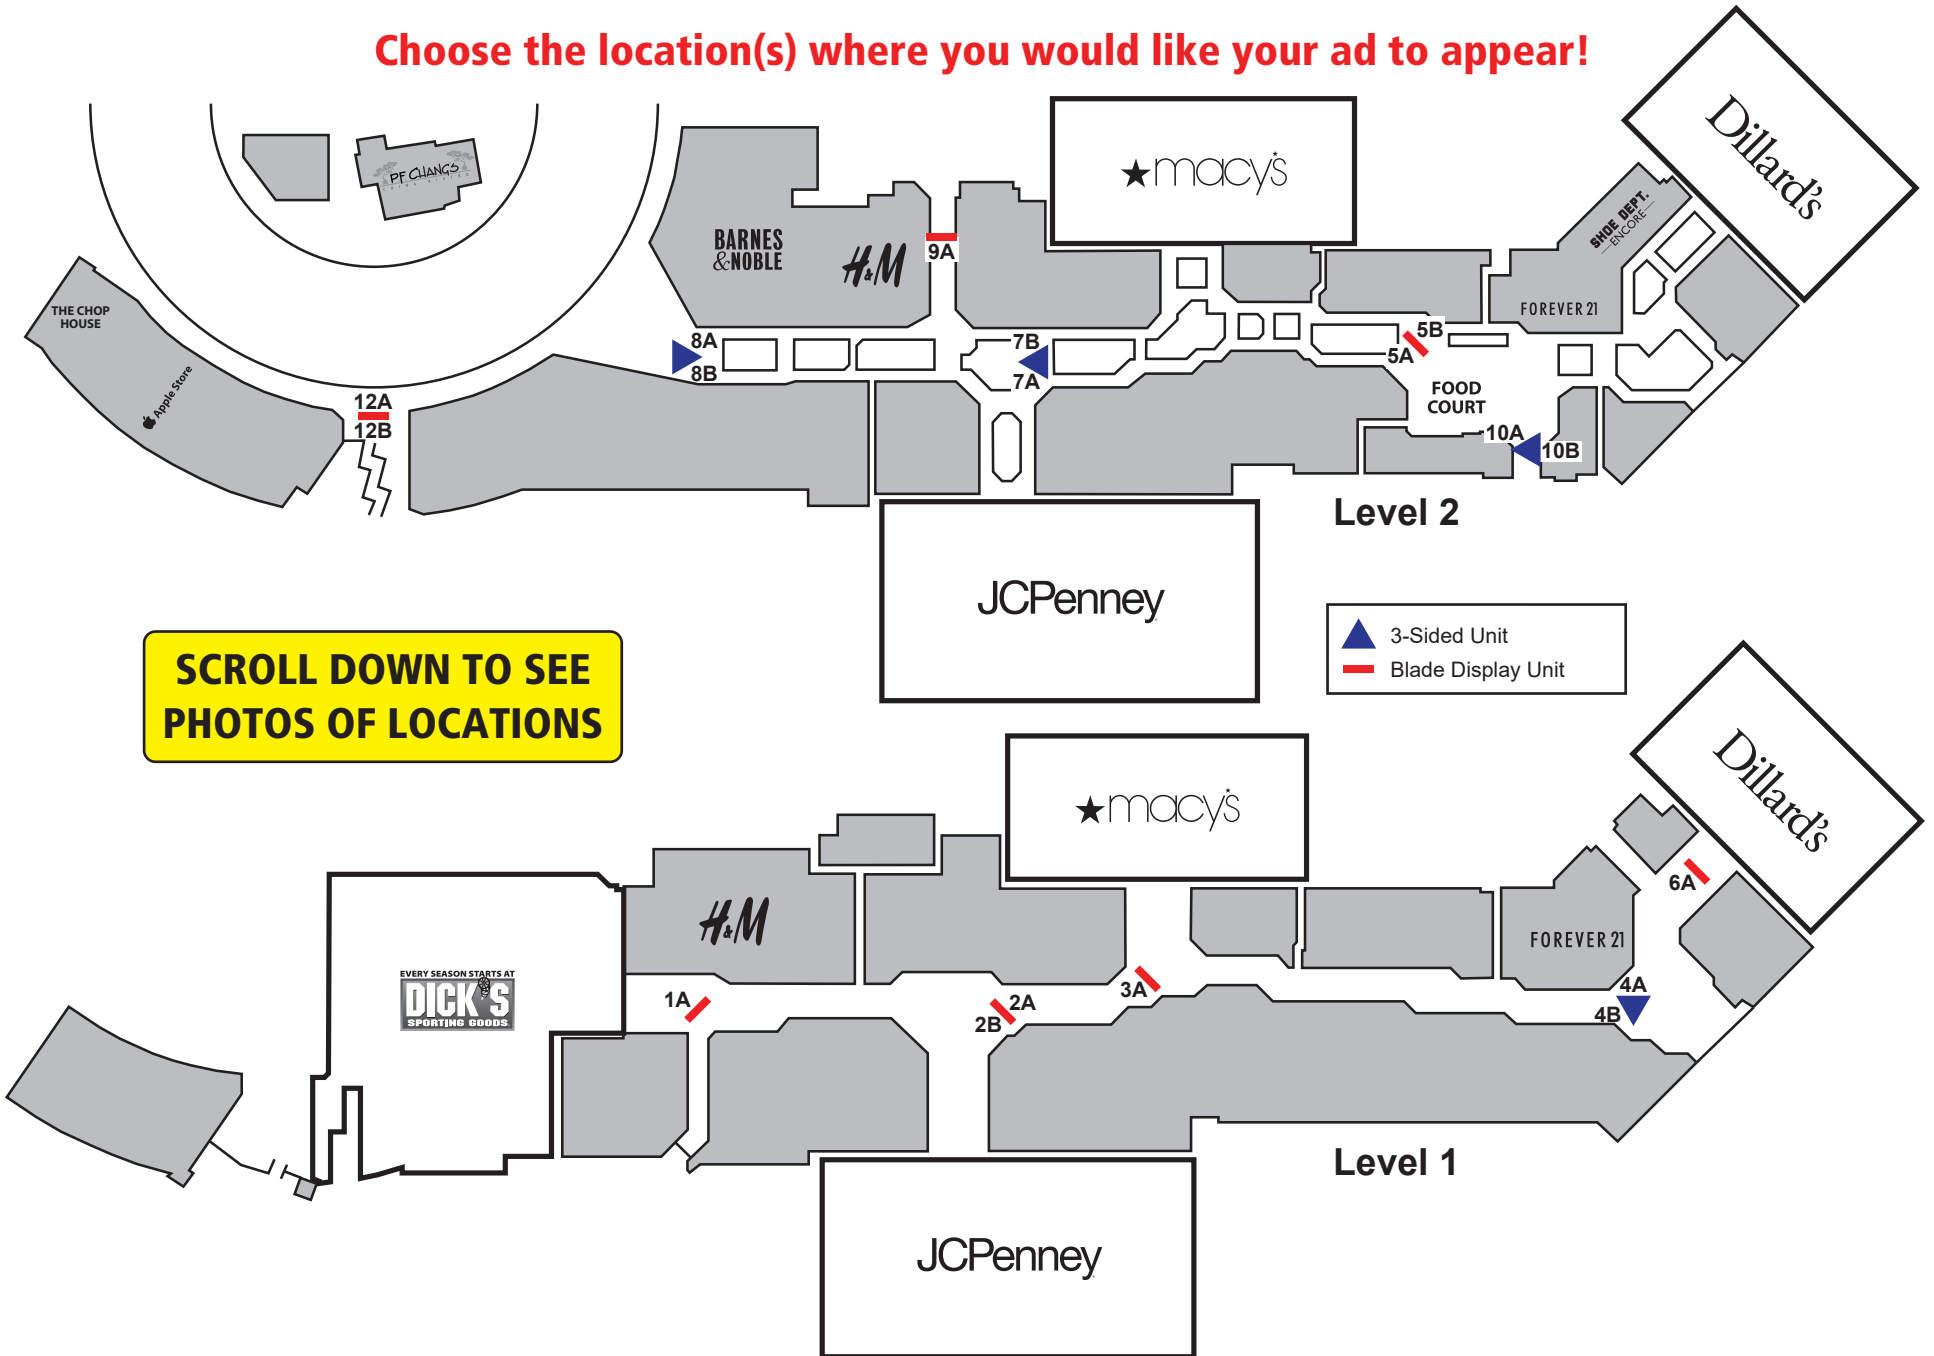

Choose the location(s) where you would like your ad to appear!

SCROLL DOWN TO SEE PHOTOS OF LOCATIONS

▲ 3-Sided Unit  
— Blade Display Unit

# AUGUSTA MALL PANEL LOCATIONS

# AUGUSTA MALL PANEL LOCATIONS

5A

5B

6A

7A

7B

8A

# AUGUSTA MALL PANEL LOCATIONS

**8B**

**9A**

**10A**

**10B**

**12A**

**12B**