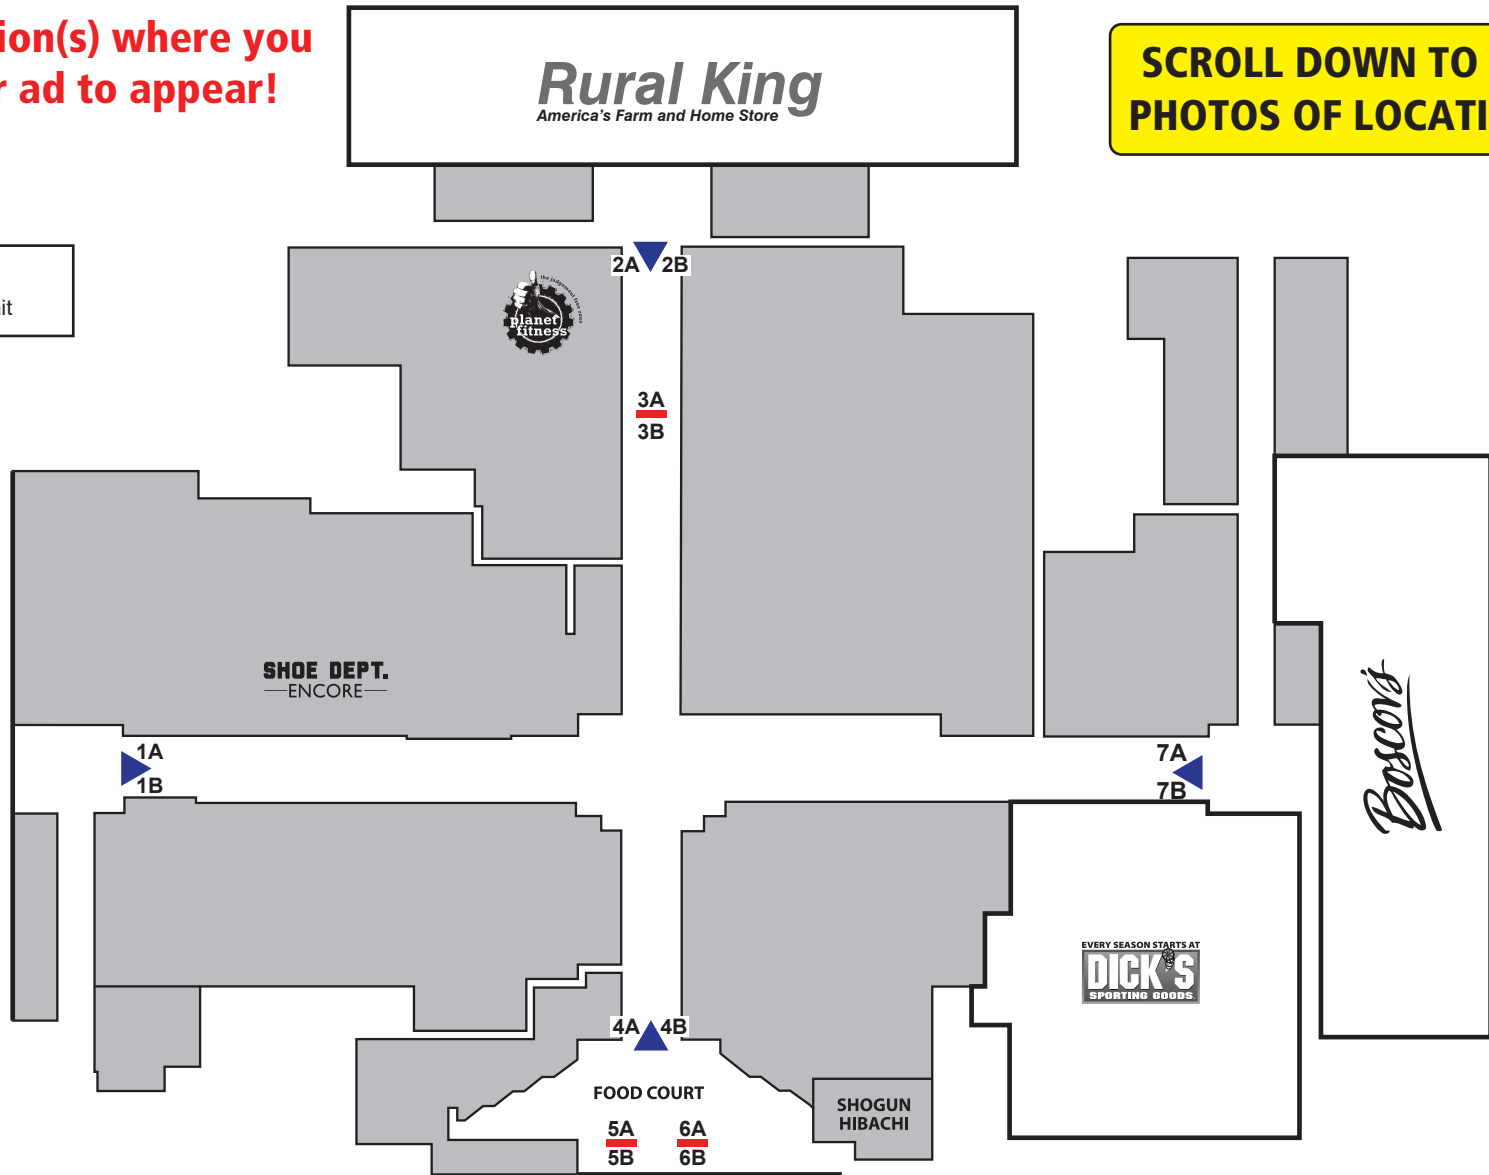

Choose the location(s) where you would like your ad to appear!

SCROLL DOWN TO SEE PHOTOS OF LOCATIONS

▲ 3-Sided Unit
— Blade Display Unit

BEAVER VALLEY MALL PANEL LOCATIONS

BEAVER VALLEY MALL PANEL LOCATIONS

4A

4B

5A

5B

6A

6B

BEAVER VALLEY MALL PANEL LOCATIONS