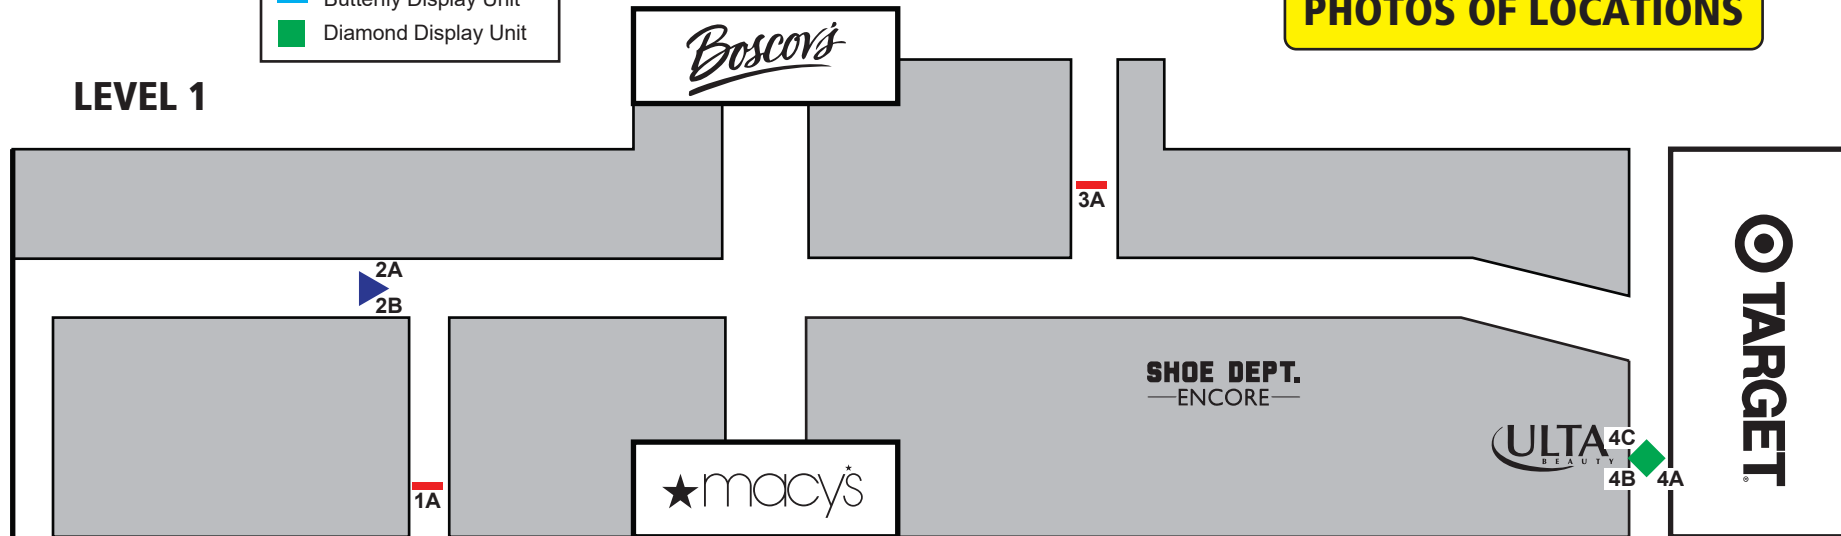

Choose the location(s) where you would like your ad to appear!

-  3-Sided Unit
-  Blade Display Unit
-  Butterfly Display Unit
-  Diamond Display Unit

SCROLL DOWN TO SEE PHOTOS OF LOCATIONS

CONNECTICUT POST MALL PANEL LOCATIONS

CONNECTICUT POST MALL PANEL LOCATIONS

CONNECTICUT POST MALL PANEL LOCATIONS

CONNECTICUT POST MALL PANEL LOCATIONS