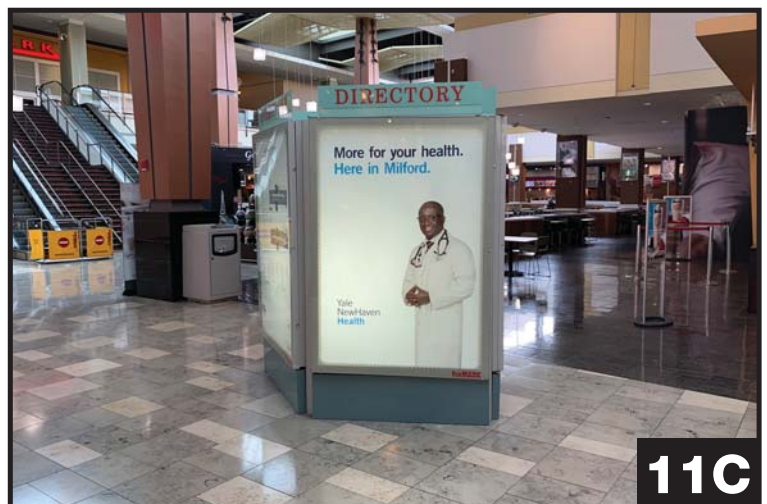

CONNECTICUT POST MALL PANEL LOCATIONS