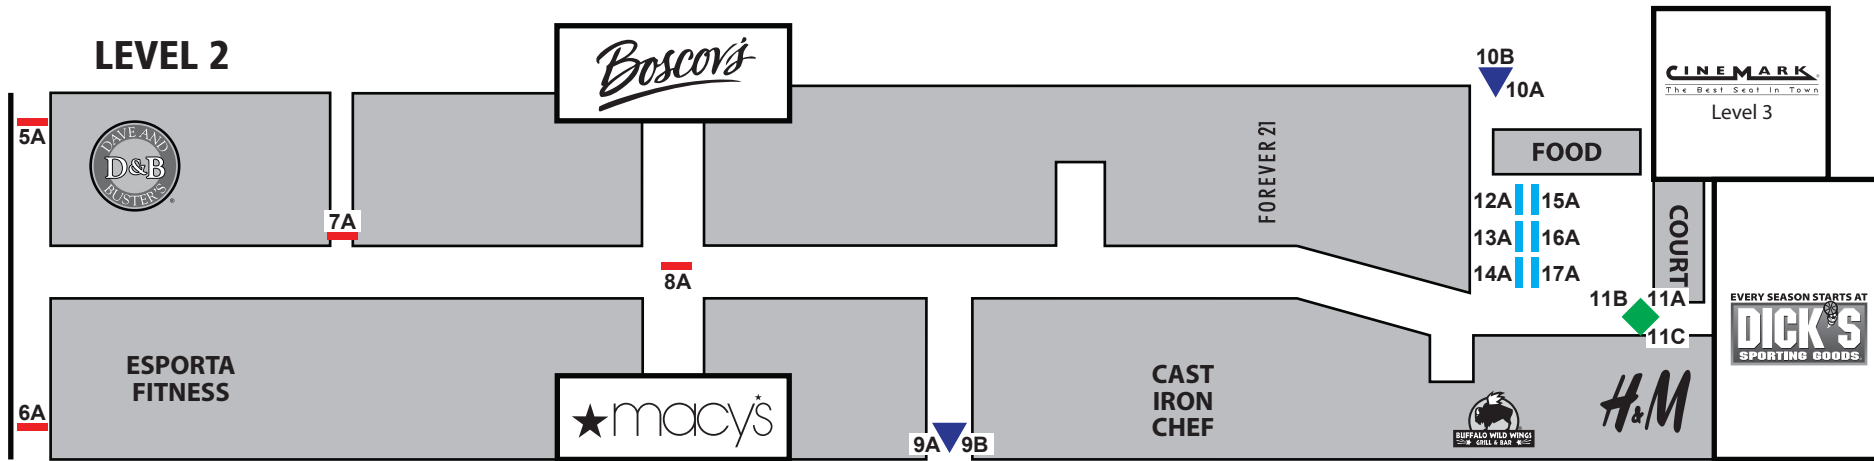

Choose the location(s) where you would like your ad to appear!

-  3-Sided Unit
-  Blade Display Unit
-  Butterfly Display Unit
-  Diamond Display Unit

SCROLL DOWN TO SEE PHOTOS OF LOCATIONS

CONNECTICUT POST MALL PANEL LOCATIONS

CONNECTICUT POST MALL PANEL LOCATIONS

CONNECTICUT POST MALL PANEL LOCATIONS

CONNECTICUT POST MALL PANEL LOCATIONS