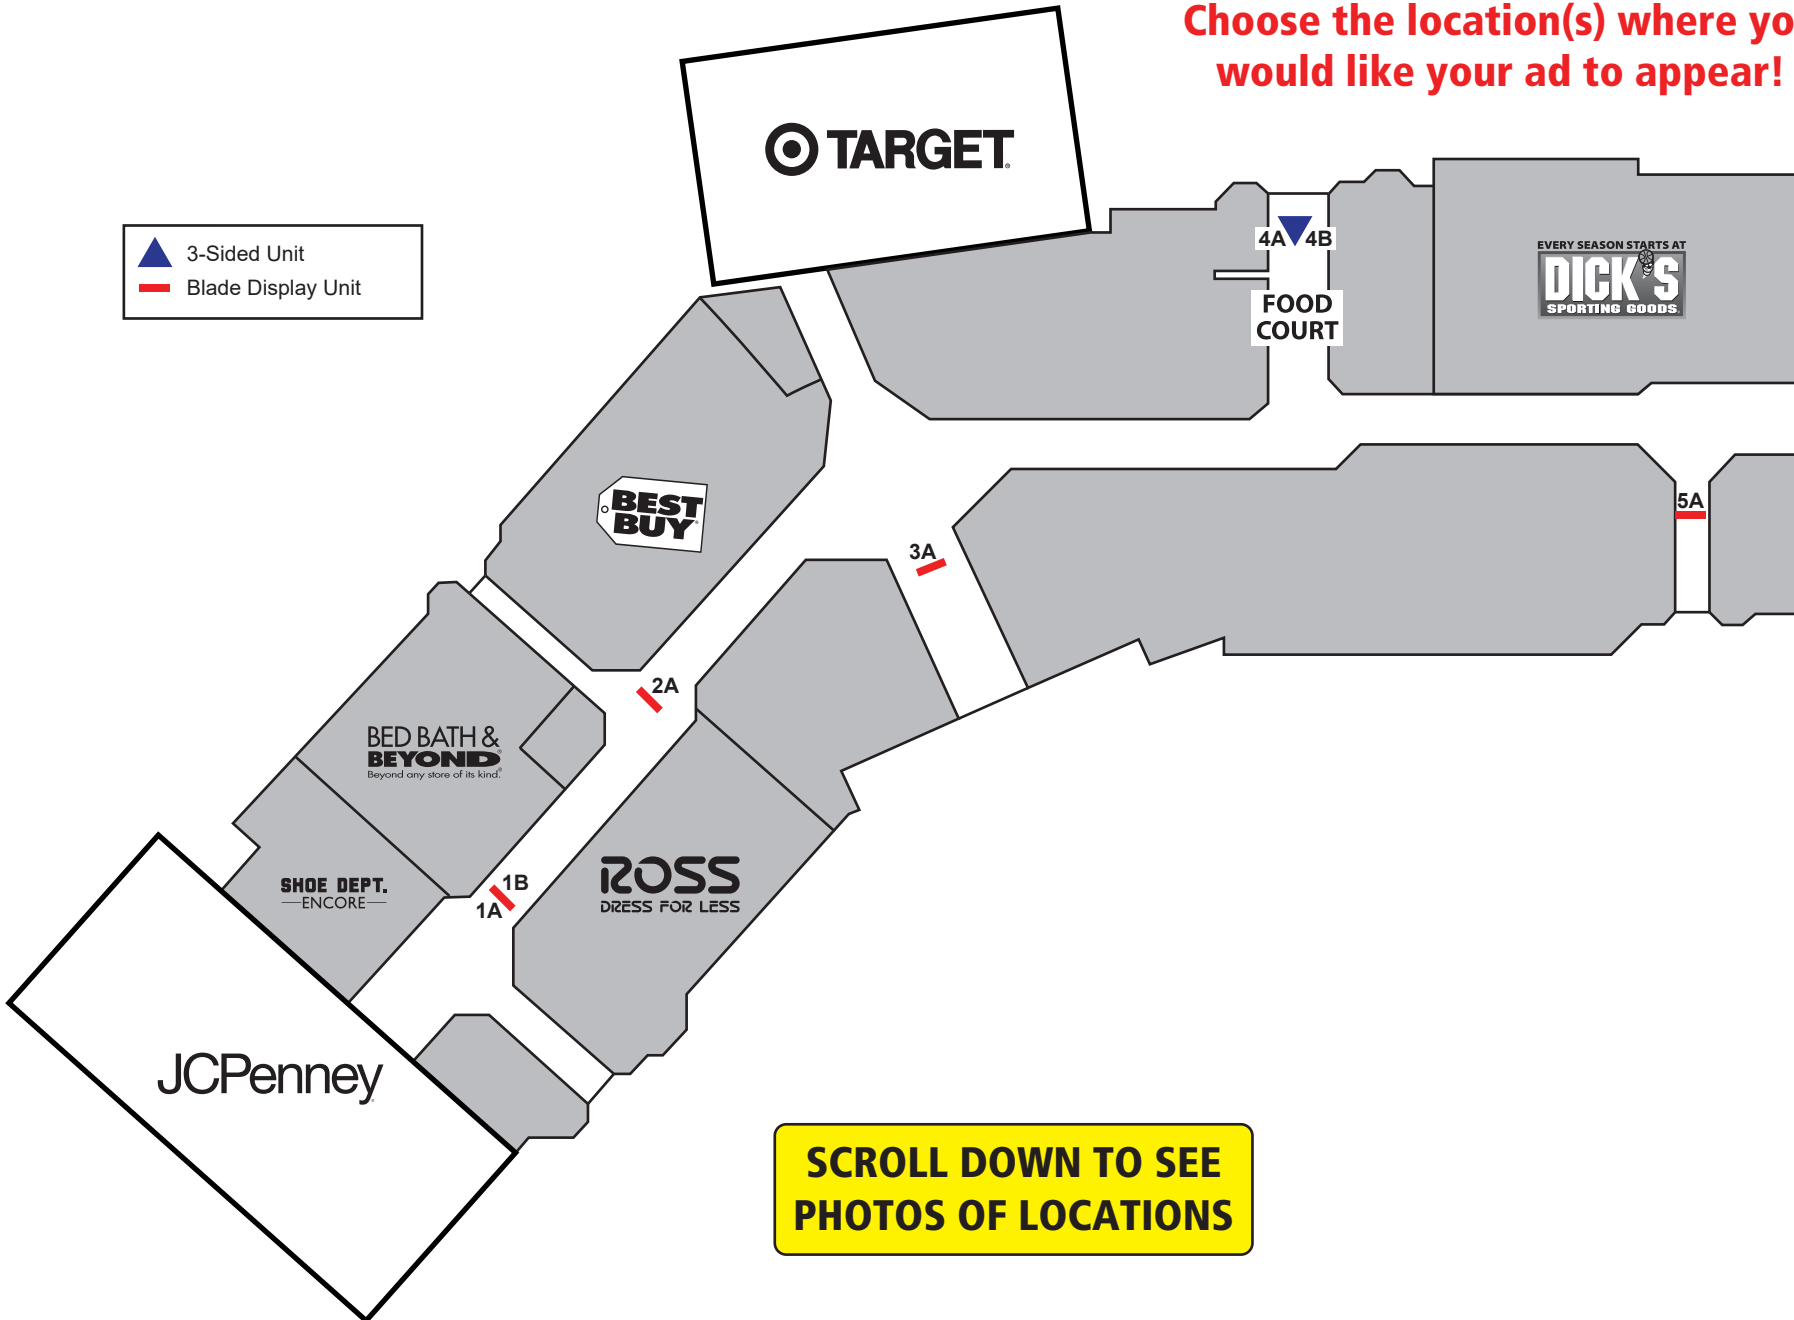

Choose the location(s) where you would like your ad to appear!

▲ 3-Sided Unit
— Blade Display Unit

SCROLL DOWN TO SEE PHOTOS OF LOCATIONS

EASTRIDGE MALL (WY) PANEL LOCATIONS

1A

1B

2A

3A

4A

4B

EASTRIDGE MALL (WY) PANEL LOCATIONS