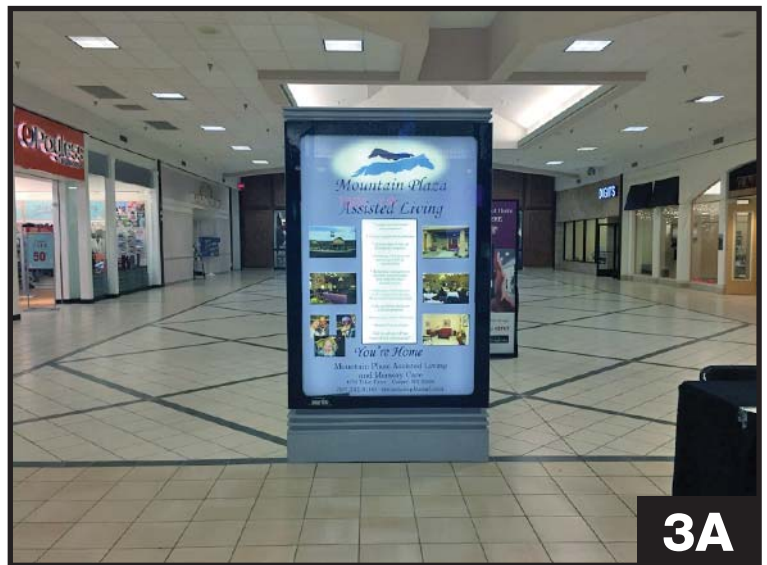

Choose the location(s) where you would like your ad to appear!

▲ 3-Sided Unit
— Blade Display Unit

SCROLL DOWN TO SEE PHOTOS OF LOCATIONS

EASTRIDGE MALL (WY) PANEL LOCATIONS

1A

1B

2A

3A

4A

4B

EASTRIDGE MALL (WY) PANEL LOCATIONS