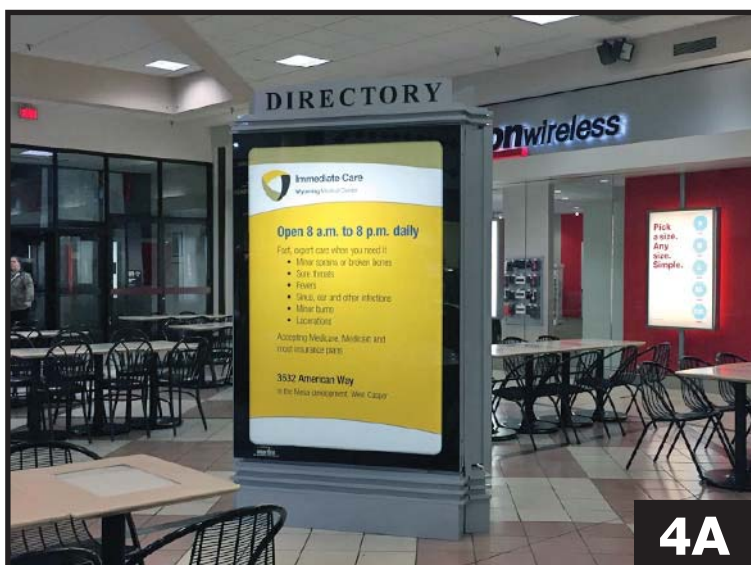

Choose the location(s) where you would like your ad to appear!

▲ 3-Sided Unit
— Blade Display Unit

SCROLL DOWN TO SEE PHOTOS OF LOCATIONS

EASTRIDGE MALL (WY) PANEL LOCATIONS

1A

1B

2A

3A