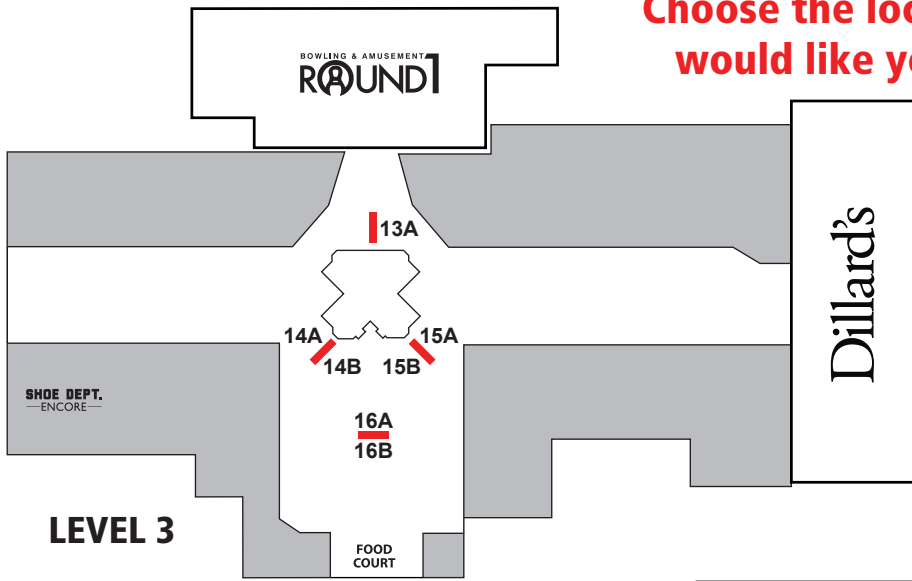

Choose the location(s) where you would like your ad to appear!

Blade Display Unit

SCROLL DOWN TO SEE PHOTOS OF LOCATIONS

# FOUR SEASONS TOWN CENTRE PANEL LOCATIONS

7B

8A

8B

9B

10A

11A

# FOUR SEASONS TOWN CENTRE PANEL LOCATIONS

**13A**

**14A**

**14B**

**15A**

**15B**

**16A**

# FOUR SEASONS TOWN CENTRE PANEL LOCATIONS