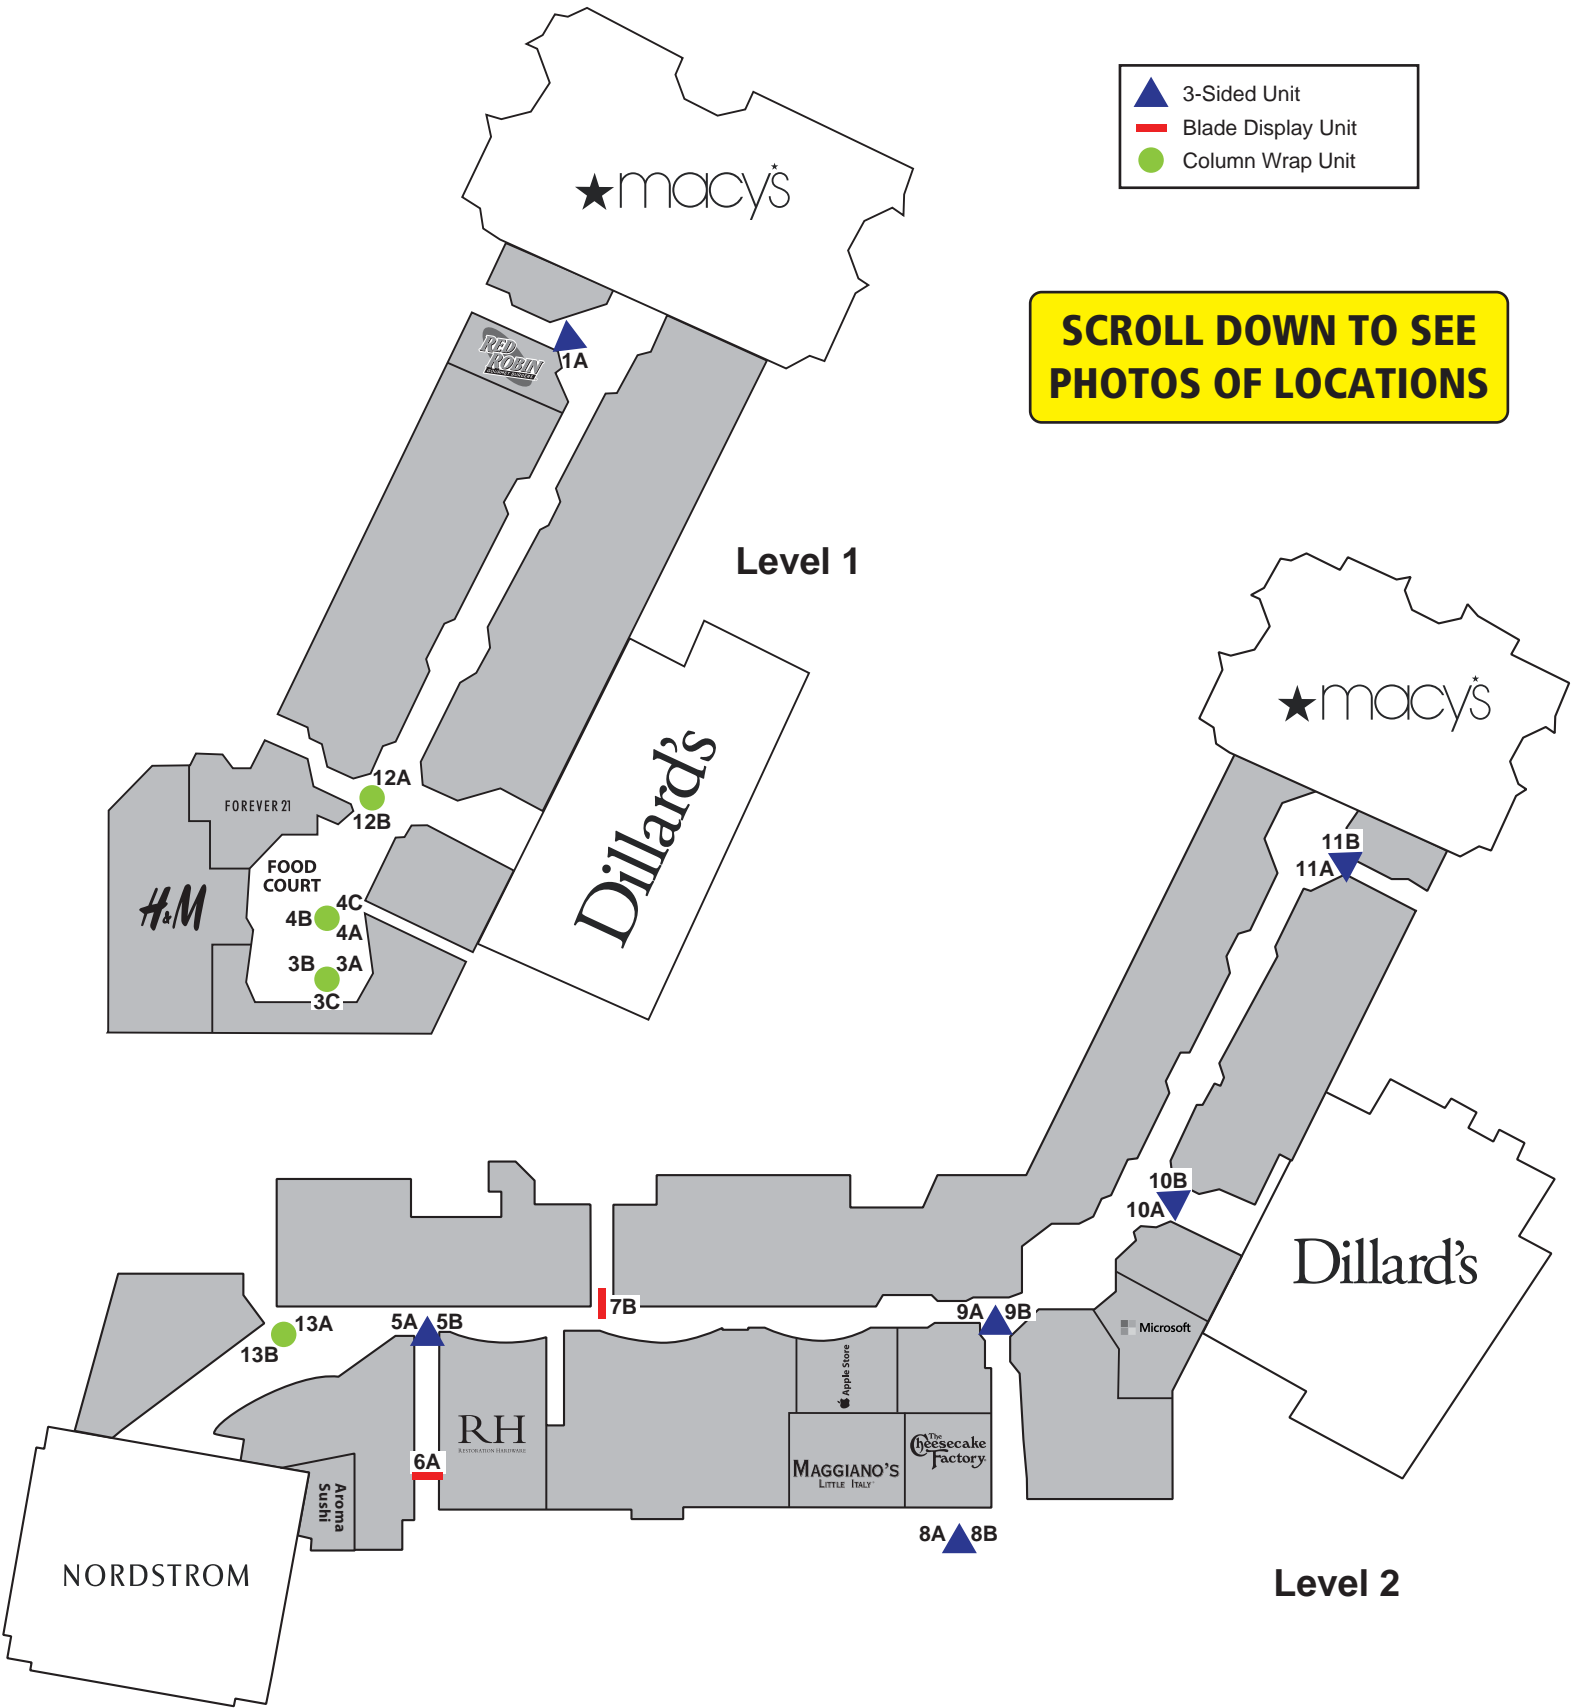

Choose the location(s) where you would like your ad to appear!

- ▲ 3-Sided Unit
- Blade Display Unit
- Column Wrap Unit

SCROLL DOWN TO SEE PHOTOS OF LOCATIONS

# KENWOOD TOWNE CENTRE PANEL LOCATIONS

# KENWOOD TOWNE CENTRE PANEL LOCATIONS

**11B**

**12A**

**12B**

**13A**

**13B**