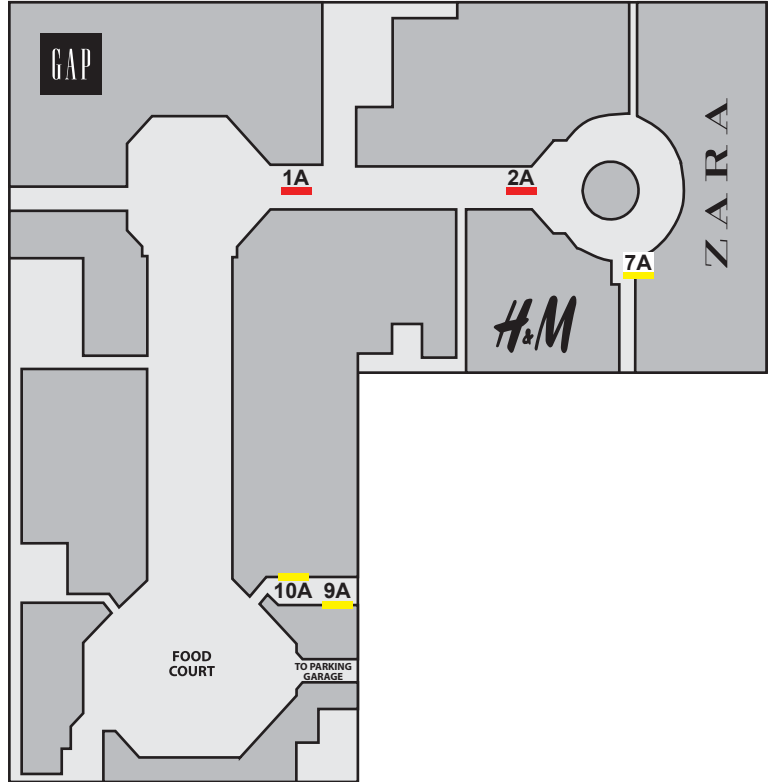

Choose the location(s) where you would like your ad to appear!

SKY BRIDGE

- Blade Display Unit
- Wall Mount Display

SCROLL DOWN TO SEE PHOTOS OF LOCATIONS

# PIONEER PLACE PANEL LOCATIONS