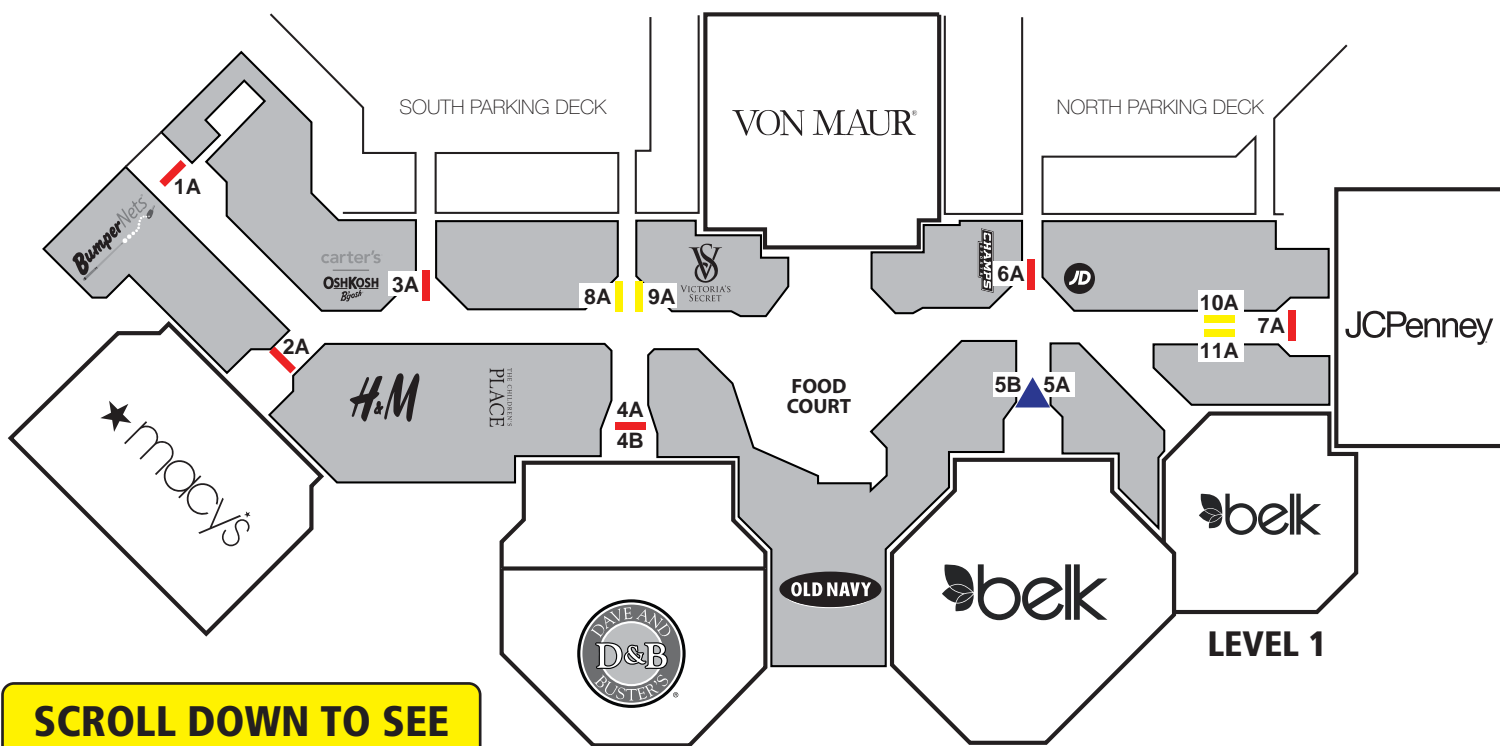

Choose the location(s) where you would like your ad to appear!

-  3-Sided Unit
-  Blade Display Unit
-  Wall Mount Display

SCROLL DOWN TO SEE PHOTOS OF LOCATIONS

RIVERCHASE GALLERIA PANEL LOCATIONS

1A

2A

3A

4A

4B

5A

RIVERCHASE GALLERIA PANEL LOCATIONS

RIVERCHASE GALLERIA PANEL LOCATIONS

RIVERCHASE GALLERIA PANEL LOCATIONS