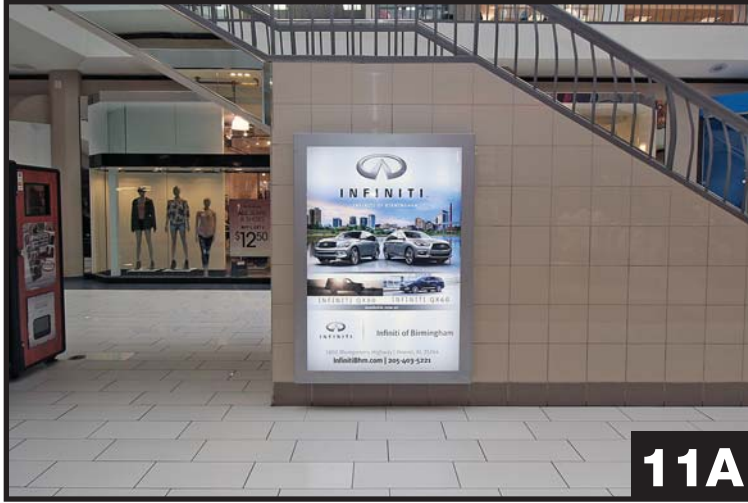

RIVERCHASE GALLERIA PANEL LOCATIONS