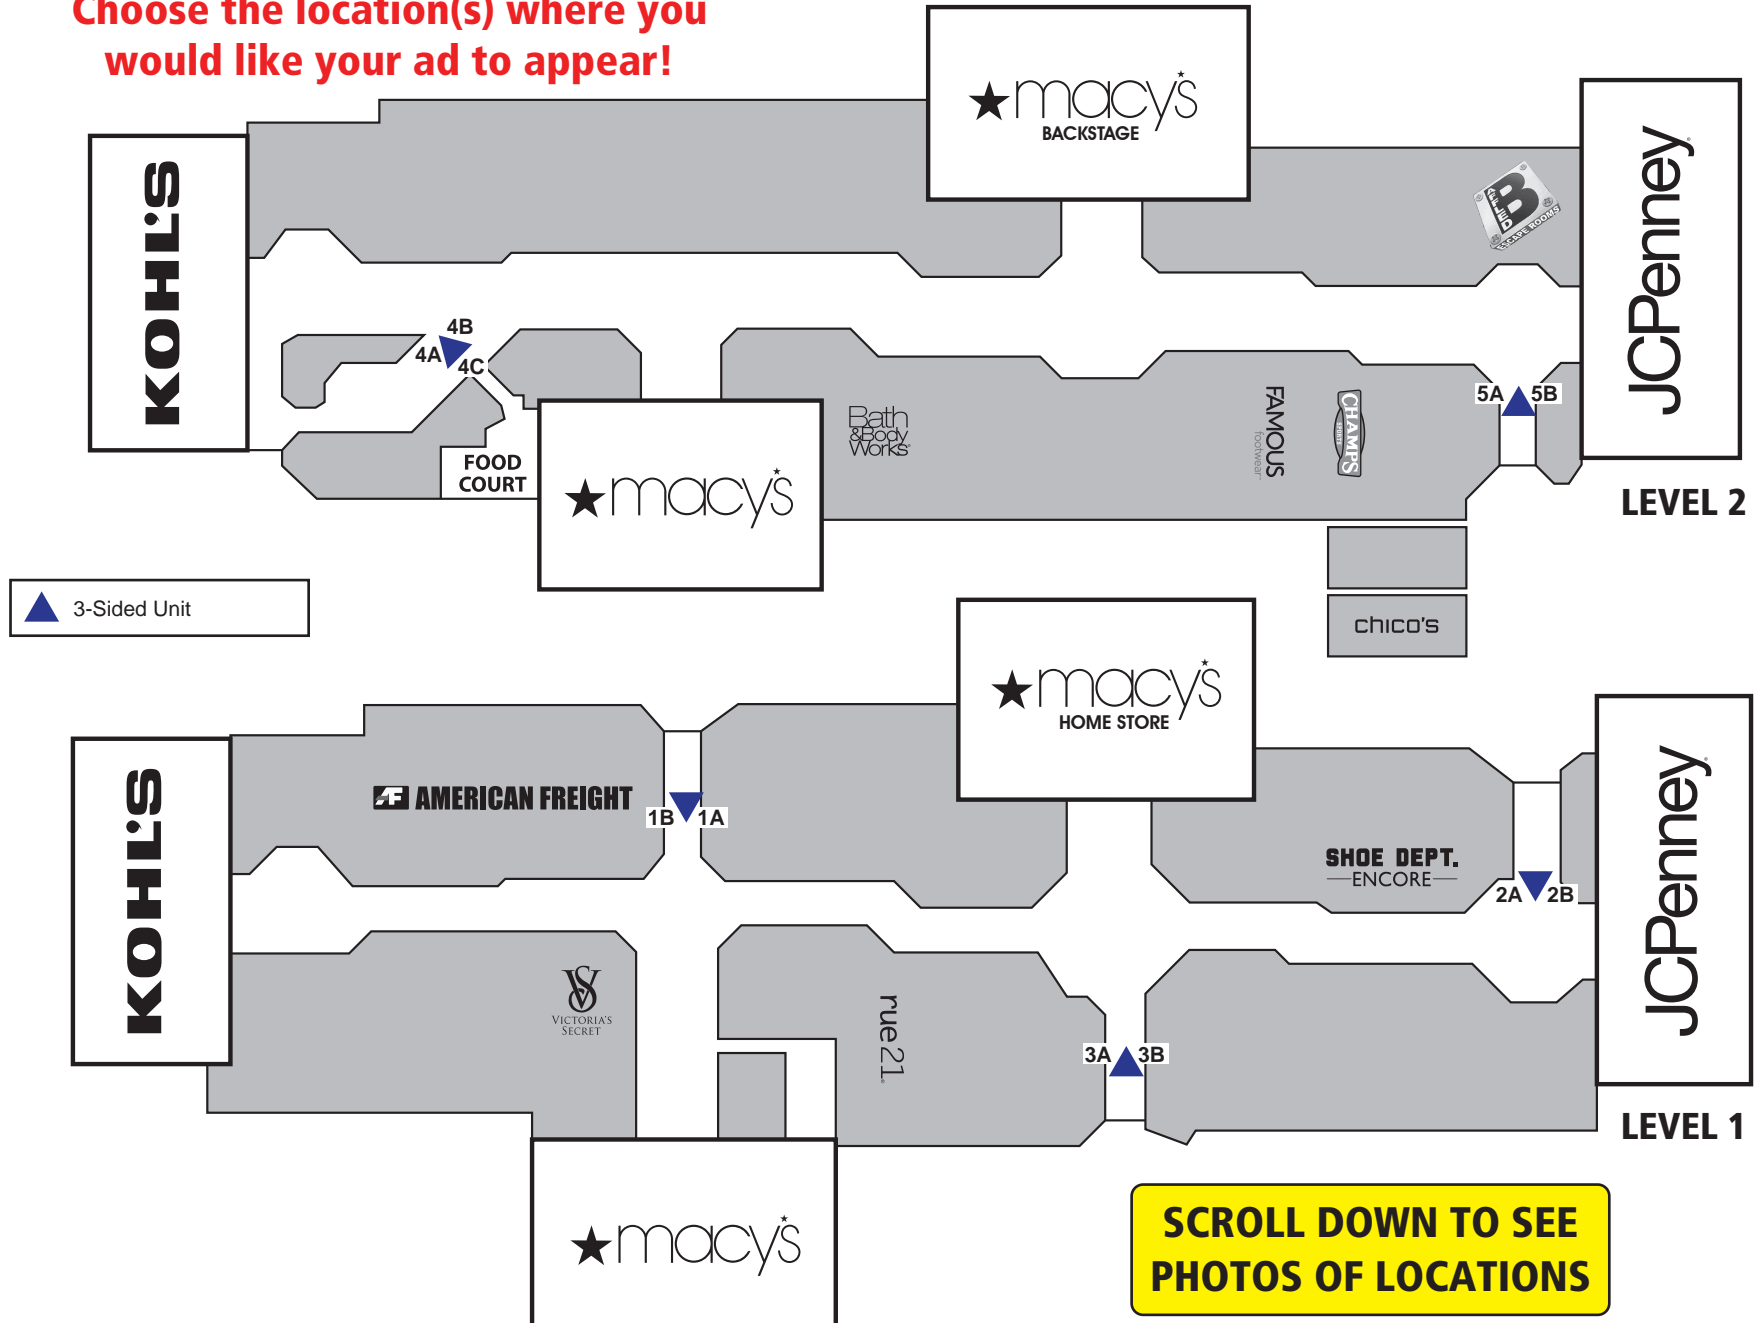

Choose the location(s) where you would like your ad to appear!

# ROGUE VALLEY MALL PANEL LOCATIONS