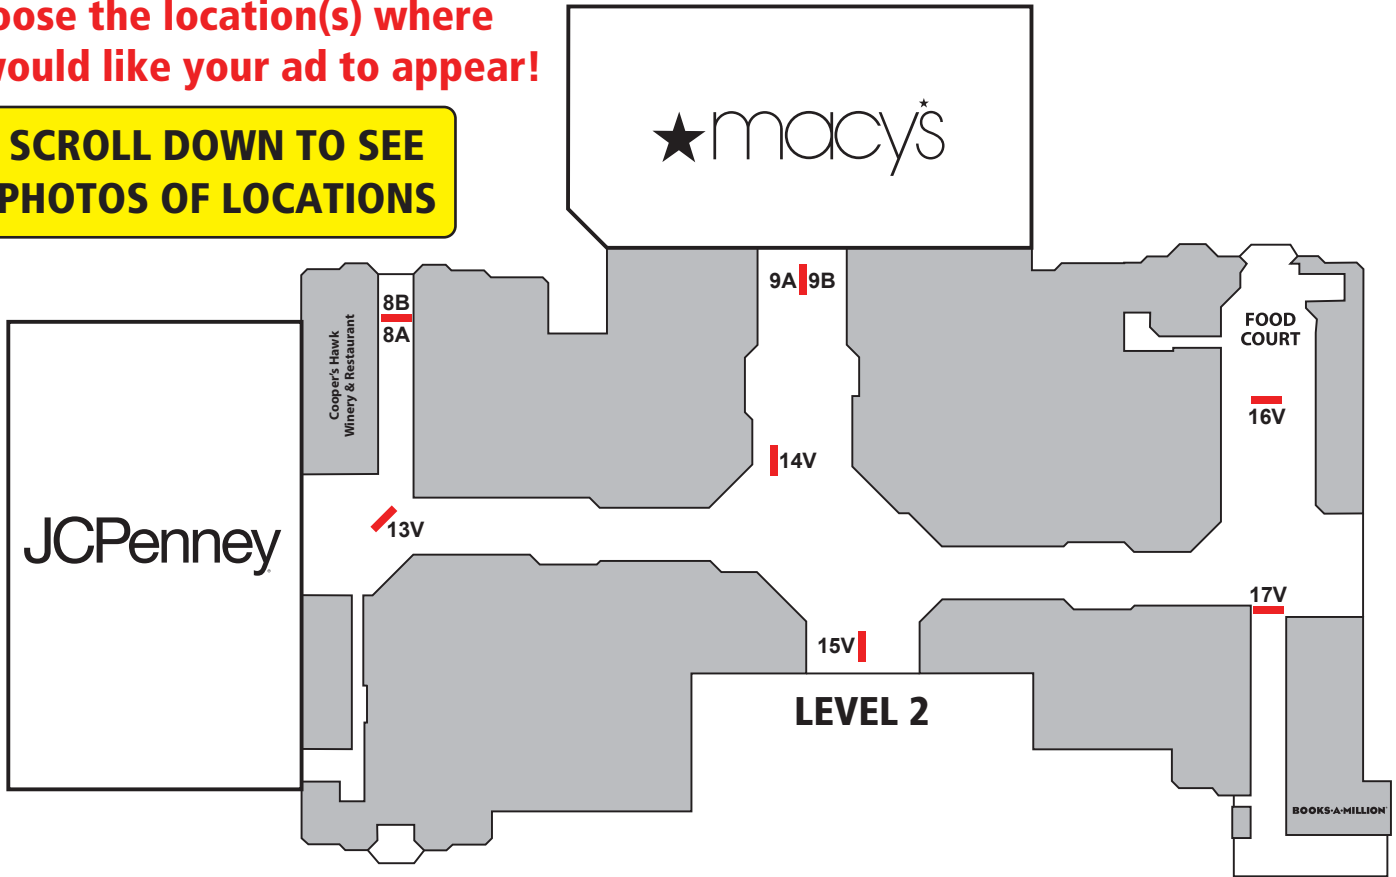

Choose the location(s) where you would like your ad to appear!

SCROLL DOWN TO SEE PHOTOS OF LOCATIONS

- Blade Display Unit
- Column Mount Unit
- Wall Mount Display

SOUTHLAKE MALL (IN) PANEL LOCATIONS

SOUTHLAKE MALL (IN) PANEL LOCATIONS

SOUTHLAKE MALL (IN) PANEL LOCATIONS

SOUTHLAKE MALL (IN) PANEL LOCATIONS