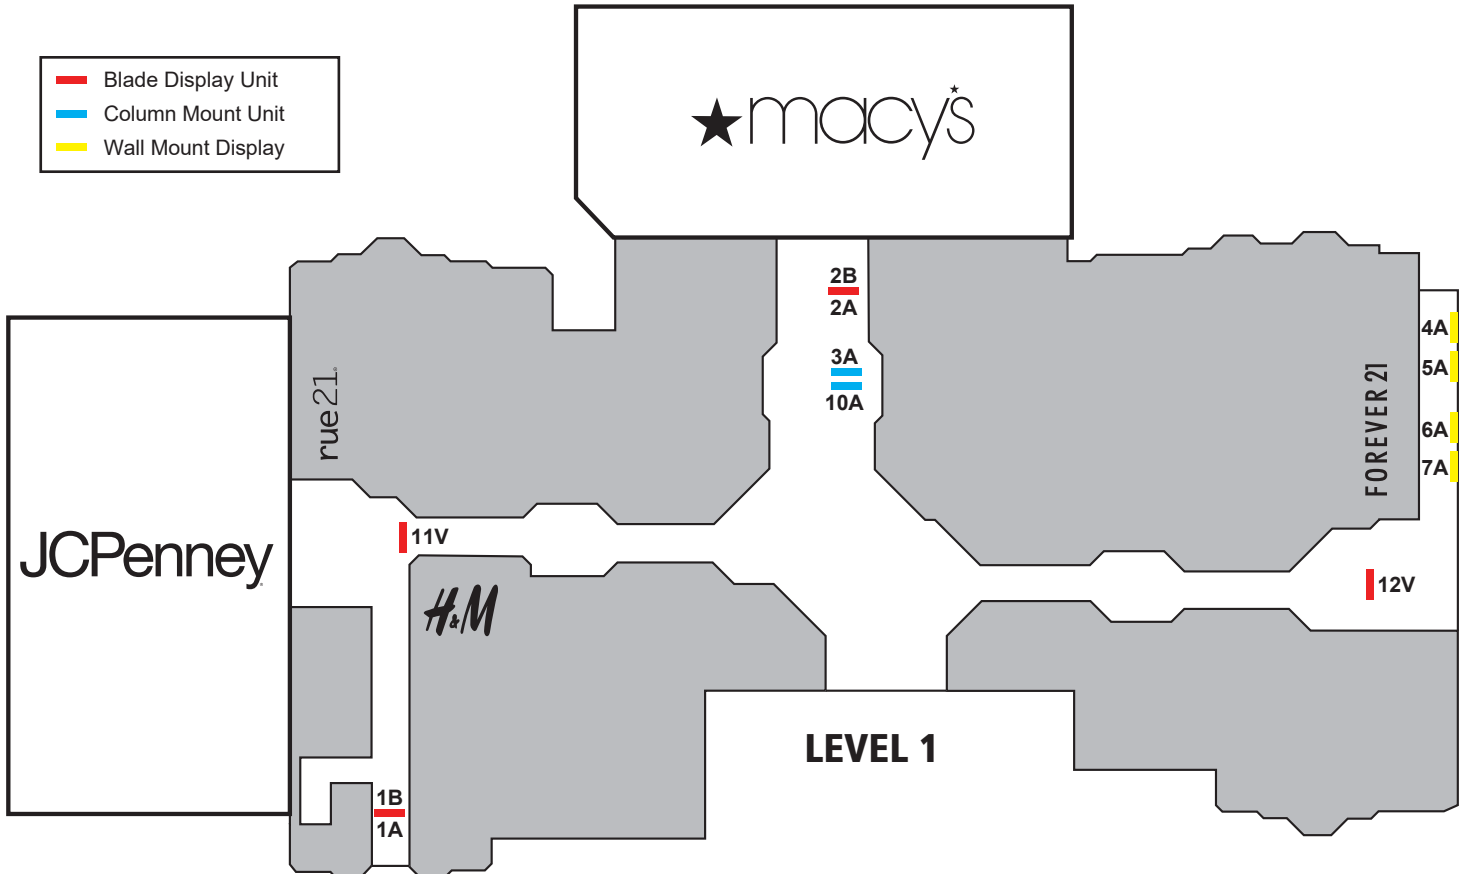

Choose the location(s) where you would like your ad to appear!

SCROLL DOWN TO SEE PHOTOS OF LOCATIONS

- Blade Display Unit
- Column Mount Unit
- Wall Mount Display

SOUTHLAKE MALL (IN) PANEL LOCATIONS

SOUTHLAKE MALL (IN) PANEL LOCATIONS

SOUTHLAKE MALL (IN) PANEL LOCATIONS

SOUTHLAKE MALL (IN) PANEL LOCATIONS