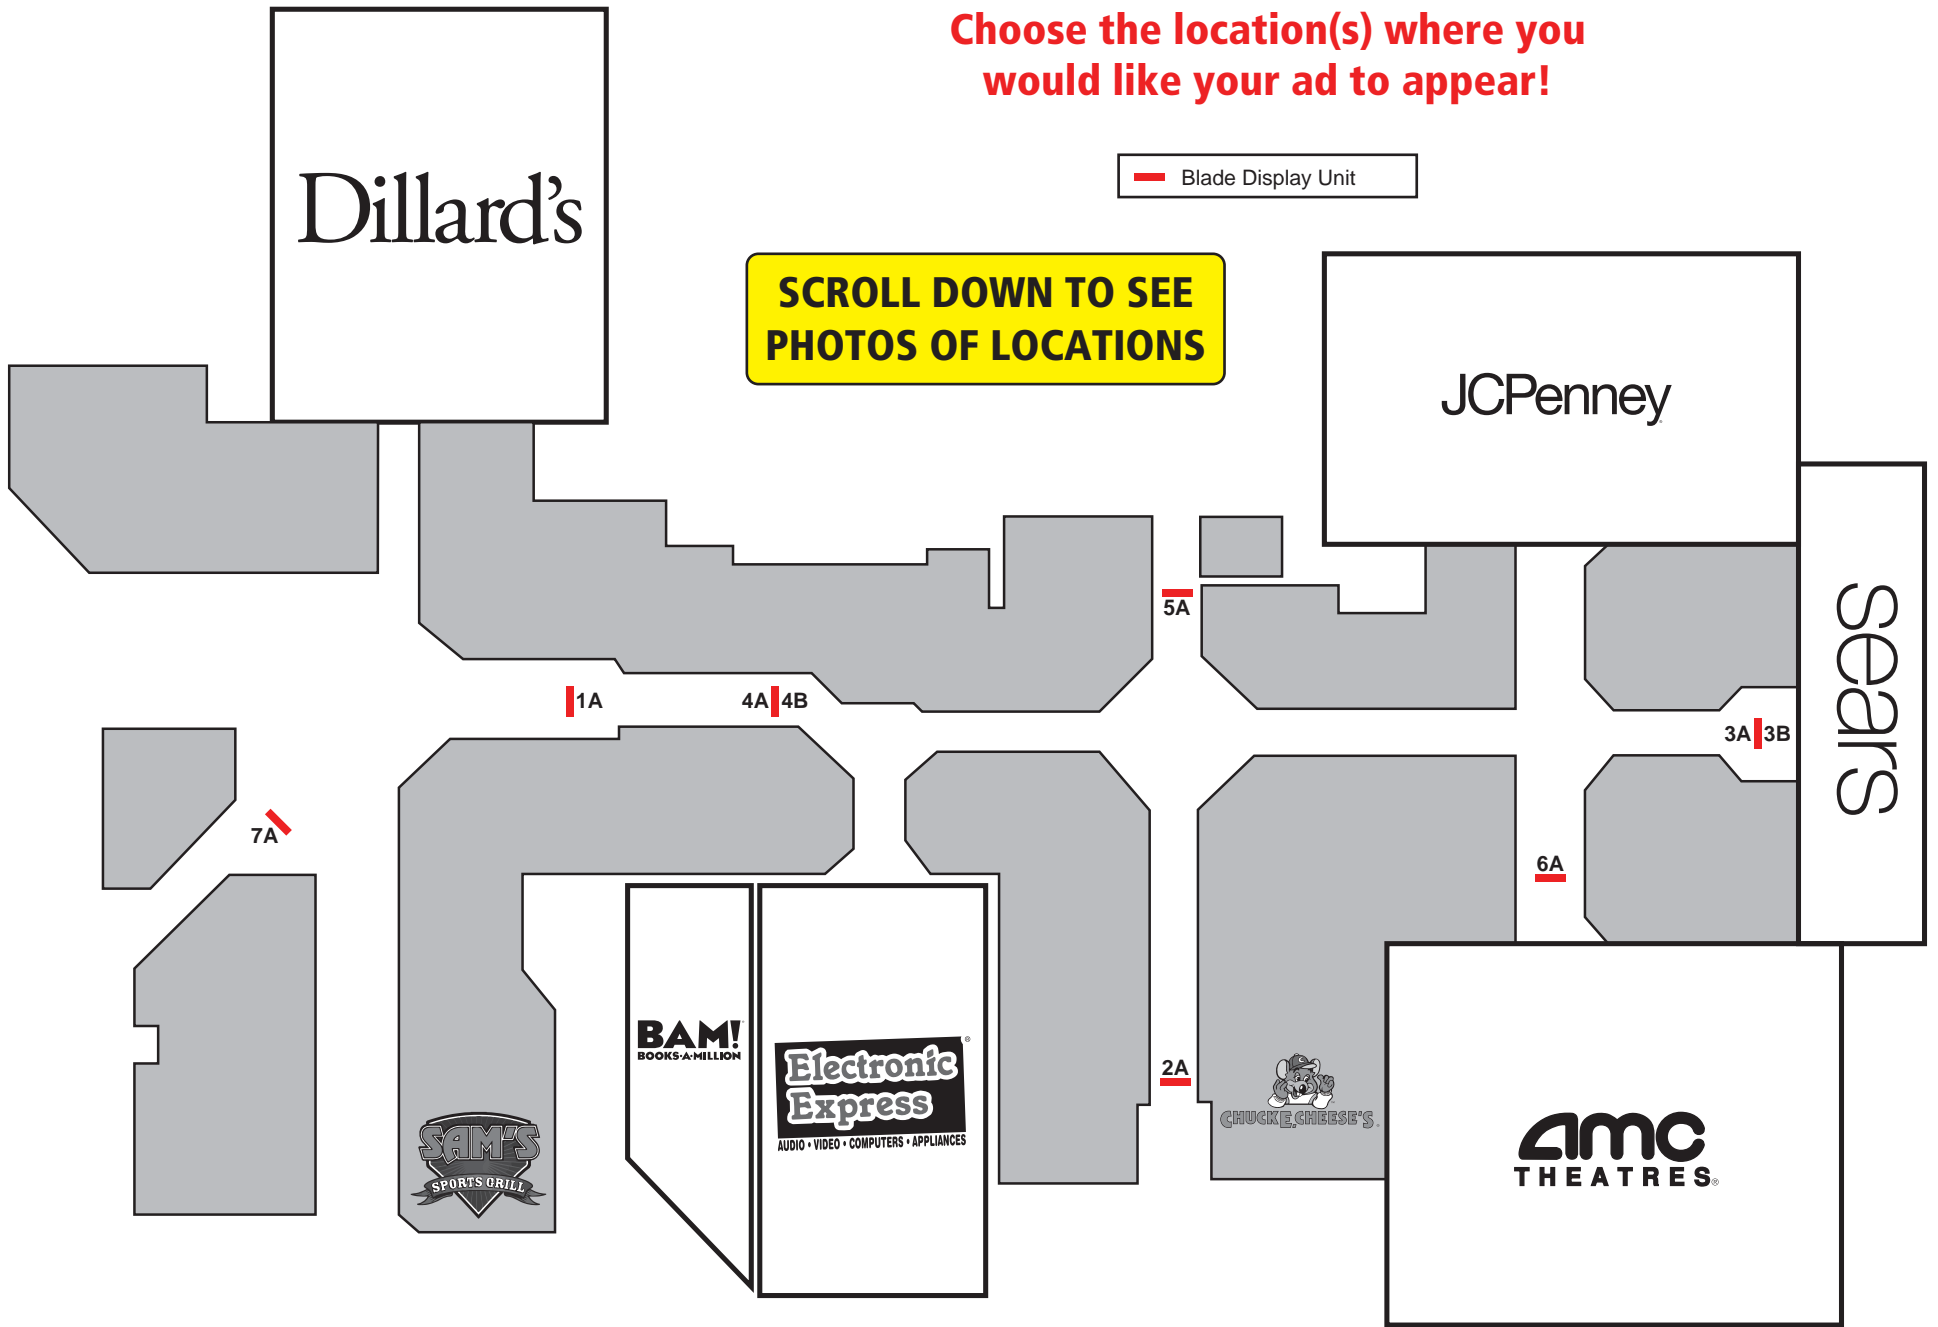

Choose the location(s) where you would like your ad to appear!

— Blade Display Unit

SCROLL DOWN TO SEE PHOTOS OF LOCATIONS

# STONES RIVER MALL PANEL LOCATIONS