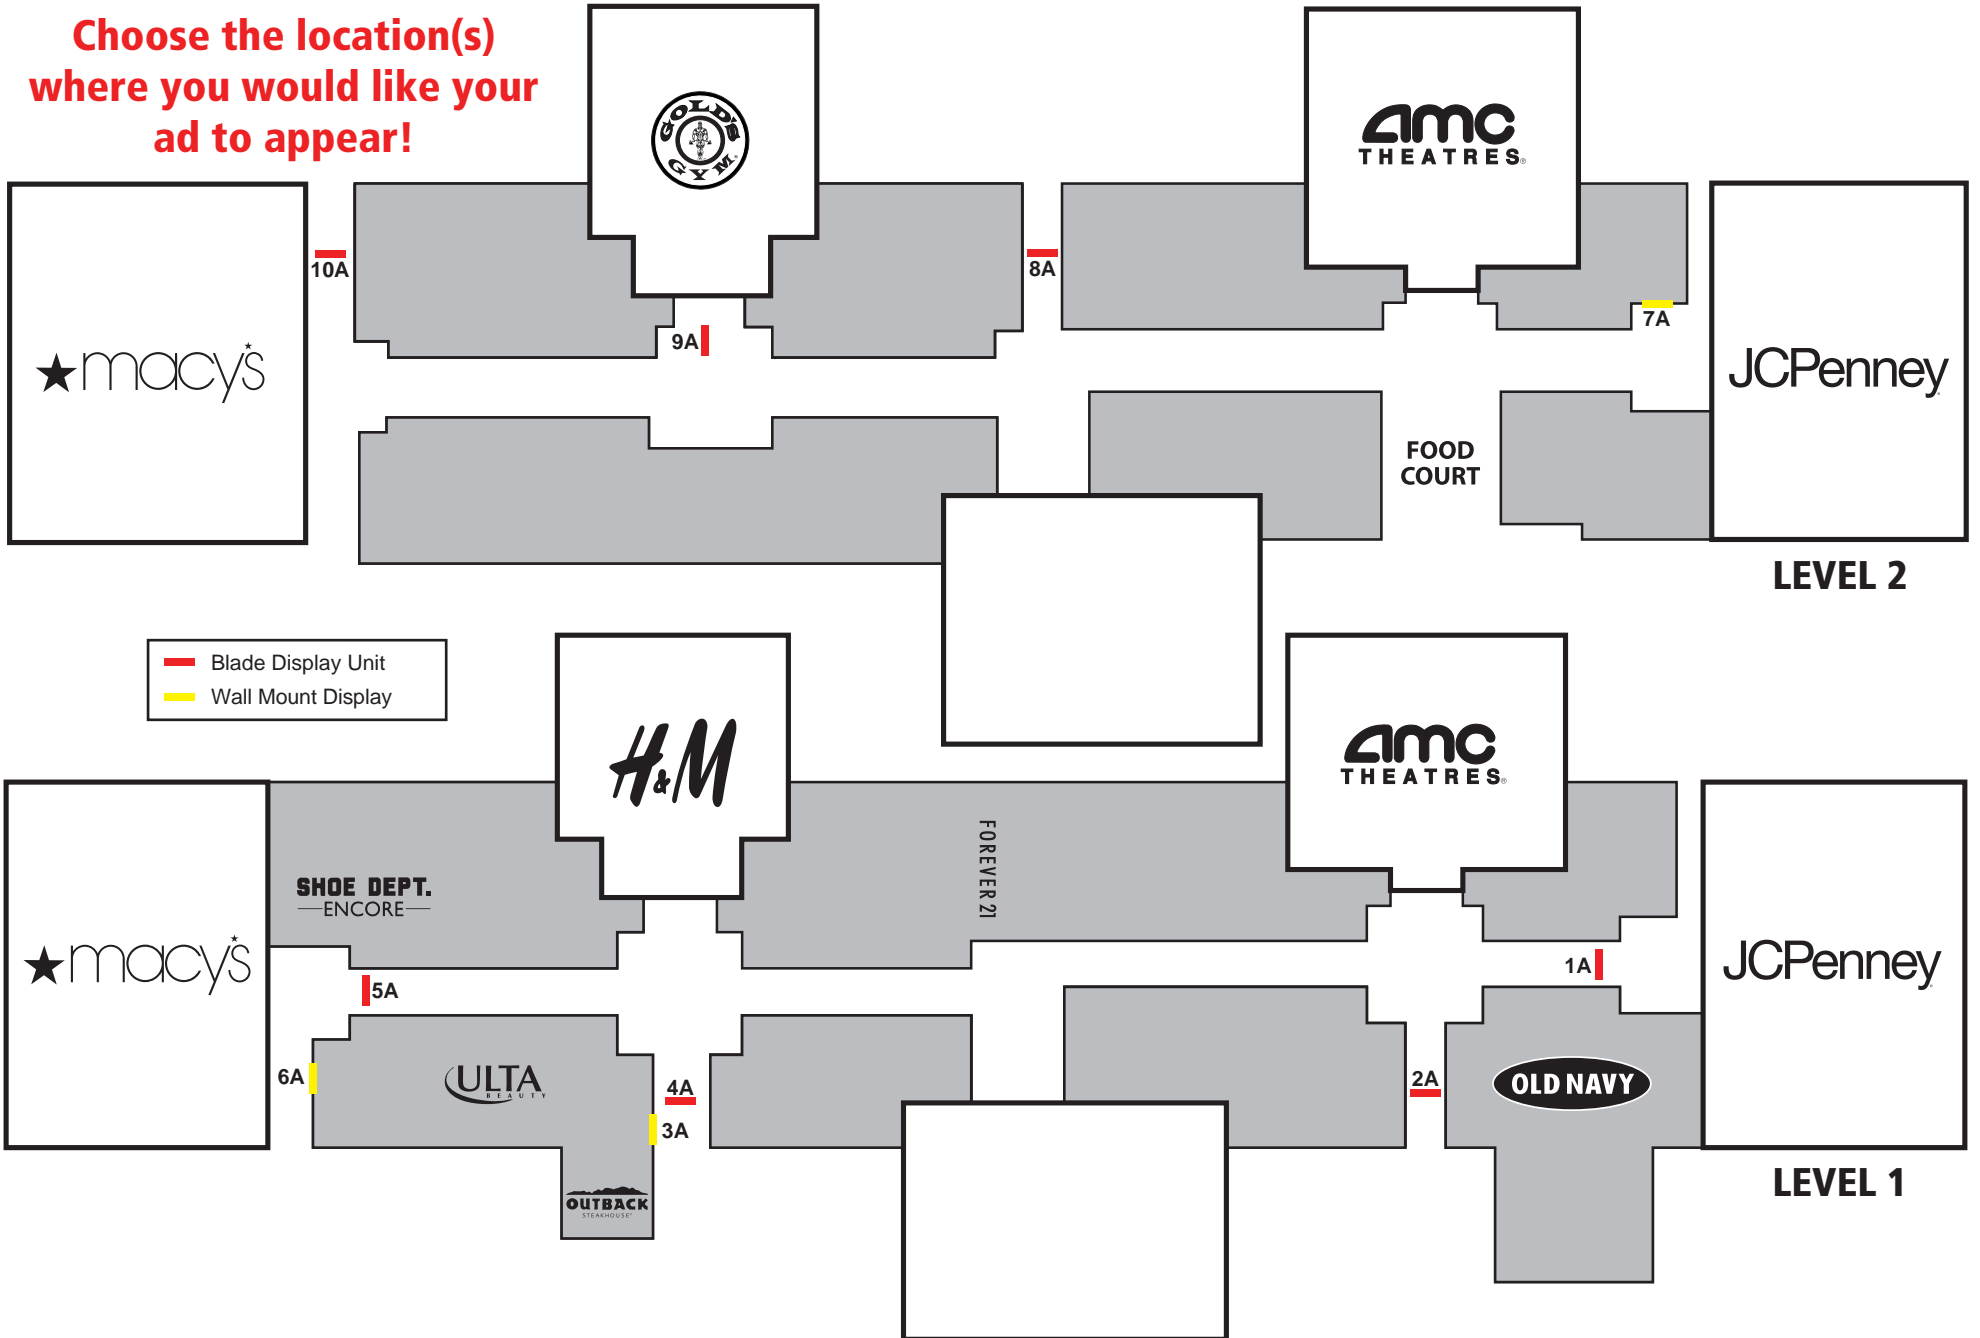

Choose the location(s)
where you would like your
ad to appear!

— Blade Display Unit
— Wall Mount Display

VANCOUVER MALL PANEL LOCATIONS

VANCOUVER MALL PANEL LOCATIONS