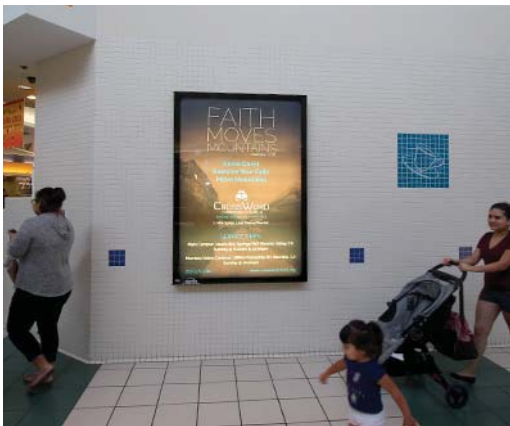

WALL MOUNT DISPLAY SPEC SHEET

- High impact backlit panels
- Powder-coated for durability
- Tempered Safety Glass
- Brochure boxes may be added for hand-held directories and take-aways
- Point-of-sale presence in proximity to mall retailers
- Located in high traffic areas of the mall (main corridors, center court, food court)